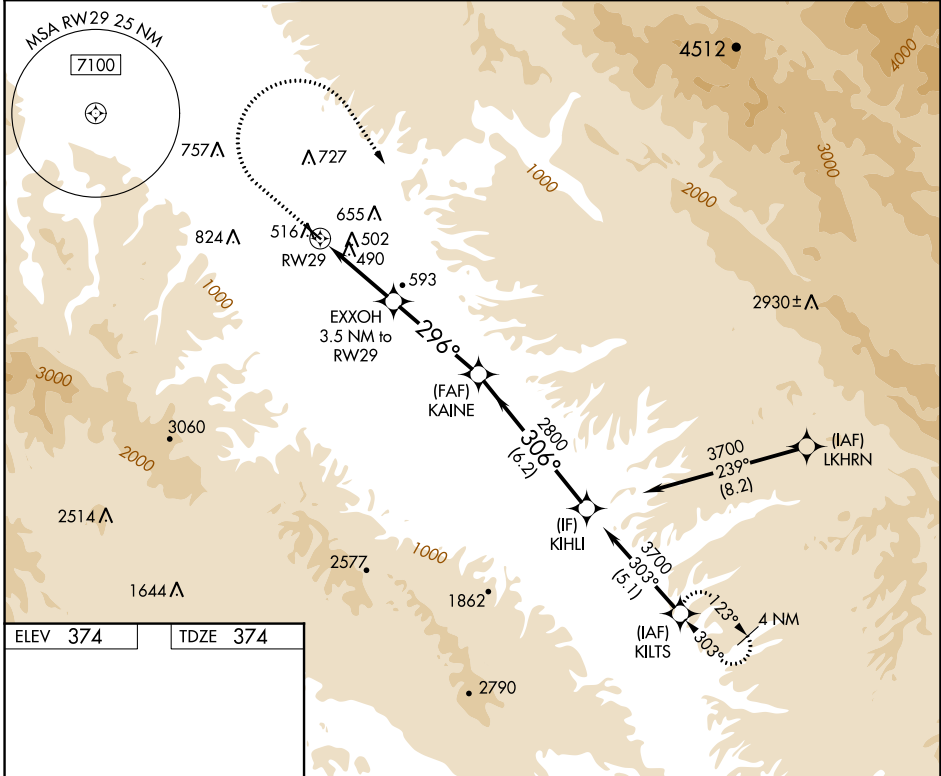

WAAS CH <b>99544</b> <b>W29A</b>	APP CRS <b>296°</b>	Rwy Idg TDZE Apt Elev	<b>4479</b> <b>374</b> <b>374</b>
--	------------------------	-----------------------------	---

# RNAV (GPS) RWY 29

MESA DEL REY (KIC)

RNP APCH - GPS.	MISSED APPROACH: (Do not exceed 170K until KILTS) Climb to 1100 then climbing right turn to 3900 direct KILTS and hold.
<p>▼ Use MRY altimeter setting; when not received, use ▲ NA SNS altimeter setting and increase all MDAs 20 feet.</p>	

MRY ASOS <b>119.25</b>	OAKLAND CENTER <b>128.7 307.0</b>	CTAF <b>122.9</b>
---------------------------	--------------------------------------	----------------------

CATEGORY	A	B	C	D
LP MDA	840-1	466 (500-1)	840-1 3/8 466 (500-1 3/8)	NA
LNAV MDA	880-1	506 (600-1)	880-1 3/8 506 (600-1 3/8)	NA

SW-2, 26 DEC 2024 to 23 JAN 2025

SW-2, 26 DEC 2024 to 23 JAN 2025