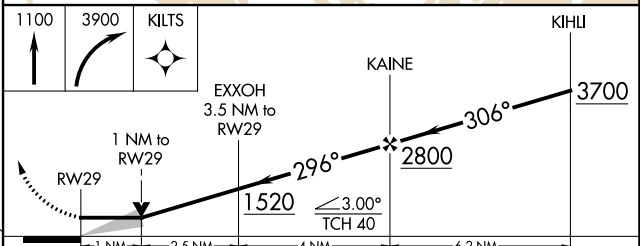

WAAS CH 99544 W29A	APP CRS 296°	Rwy Idg TDZE Apt Elev	4479 374 374

RNAV (GPS) RWY 29

MESA DEL REY (KIC)

RNP APCH - GPS.	MISSED APPROACH: (Do not exceed 170K until KILTS) Climb to 1100 then climbing right turn to 3900 direct KILTS and hold.
▼ Use MRY altimeter setting; when not received, use ▲ NA SNS altimeter setting and increase all MDAs 20 feet.	

MRY ASOS 119.25	OAKLAND CENTER 128.7 307.0	CTAF 122.9

CATEGORY	A	B	C	D
LP MDA	840-1	466 (500-1)	840-1 3/8 466 (500-1 3/8)	NA
LNAV MDA	880-1	506 (600-1)	880-1 3/8 506 (600-1 3/8)	NA

SW-2, 26 DEC 2024 to 23 JAN 2025

SW-2, 26 DEC 2024 to 23 JAN 2025