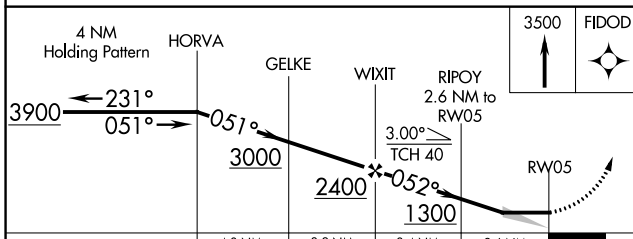

WAAS CH 99622 W05A	APP CRS 052°	Rwy Idg 4000 TDZE 439 Apt Elev 441
--	------------------------	---

RNAV (GPS) RWY 5

ALLAKAKET (6A8) (PFAL)

NA -44°C	DME/DME RNP-0.3 NA. Use Bettes altimeter setting.	MISSED APPROACH: Climb to 3500 direct FIDOD and hold.
-------------	---	---

BTT/PABT ASOS 135.45	ANCHORAGE CENTER 124.6 352.0	FAIRBANKS RADIO 122.2	CTAF 122.9 0
--------------------------------	--	---------------------------------	------------------------

ELEV	441	TDZE	439
------	-----	------	-----