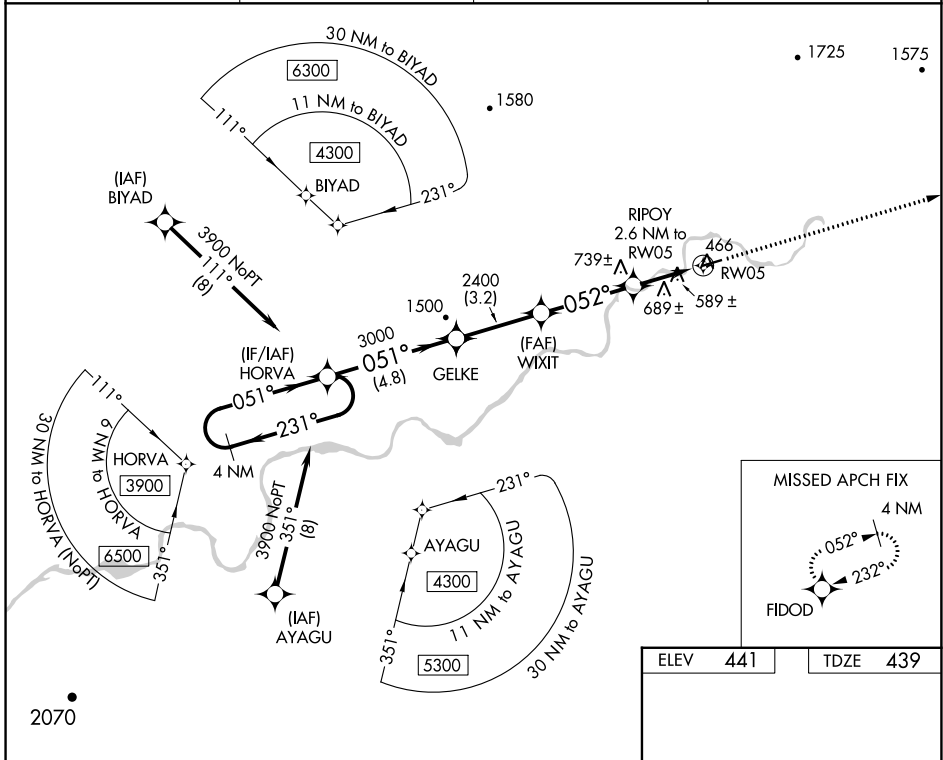

WAAS CH 99622 W05A	APP CRS 052°	Rwy Idg 4000 TDZE 439 Apt Elev 441
--	------------------------	---

RNAV (GPS) RWY 5

ALLAKAKET (6A8) (PFAL)

NA -44°C	DME/DME RNP-0.3 NA. Use Bettes altimeter setting.	MISSED APPROACH: Climb to 3500 direct FIDOD and hold.
-------------	---	---

BTT/PABT ASOS 135.45	ANCHORAGE CENTER 124.6 352.0	FAIRBANKS RADIO 122.2	CTAF 122.9 0
--------------------------------	--	---------------------------------	------------------------

ELEV	441	TDZE	439
------	-----	------	-----

CATEGORY	A	B	C	D
LP MDA	960-1	521 (600-1)	960-1½ 521 (600-1½)	NA
LNAV MDA	1060-1	621 (700-1)	1060-1¾ 621 (700-1¾)	NA
CIRCLING	1100-1 659 (700-1)	1220-1 779 (800-1)	1240-2¼ 799 (800-2¼)	NA

MIRL Rwy 5-23 0

AK, 26 DEC 2024 to 20 FEB 2025

AK, 26 DEC 2024 to 20 FEB 2025