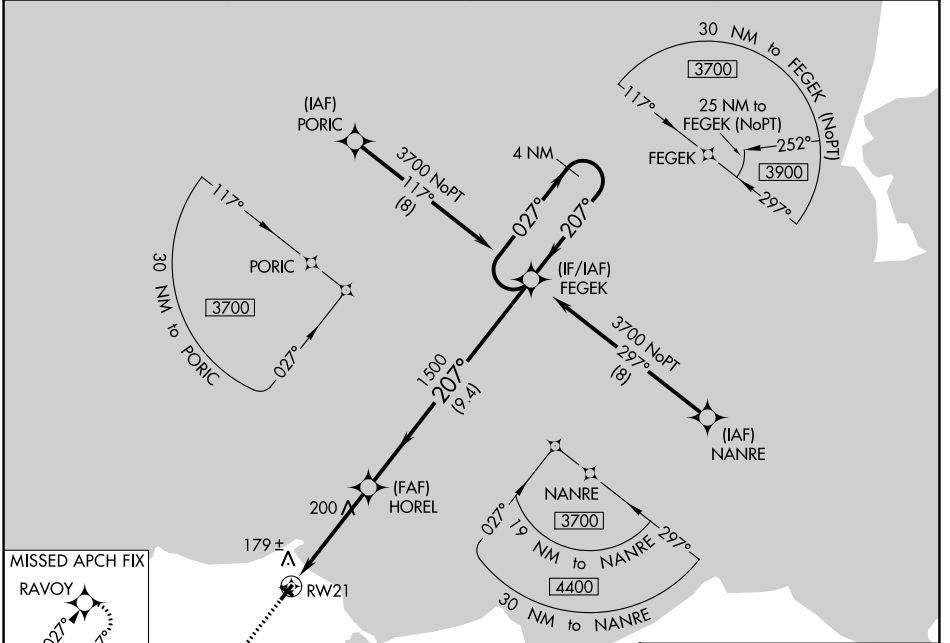

WAAS CH 56241 W21A	APP CRS 207°	Rwy Idg TDZE Apt Elev	3320 25 30
--	------------------------	-----------------------------	---------------------------------------

RNAV (GPS) RWY 21

DEERING (DEE)(PADE)

⚠ Circling to Rwy 12, 30 NA at night. For uncompensated Baro-VNAV systems, LNAV/VNAV NA below -19°C (-2°F) or above 54°C (130°F). DME/DME RNP-0.3 NA.

MISSED APPROACH: Climb to 4300 direct RAVOY and hold, continue climb-in-hold to 4300.

ASOS 135.5	ANCHORAGE CENTER 119.2 263.0	KOTZEBUE RADIO 122.25	CTAF 122.9
----------------------	--	---------------------------------	----------------------

CATEGORY	A	B	C	D
LPV DA	275-1 250 (300-1)			NA
LNAV/VNAV DA	332-1 307 (400-1)			NA
LNAV MDA	500-1	475 (500-1)	500-1 ³ / ₈ 475 (500-1 ³ / ₈)	NA
C CIRCLING	680-1 650 (700-1)	840-1 810 (900-1)	840-2 ¹ / ₄ 810 (900-2 ¹ / ₄)	NA

AK, 26 DEC 2024 to 20 FEB 2025

AK, 26 DEC 2024 to 20 FEB 2025