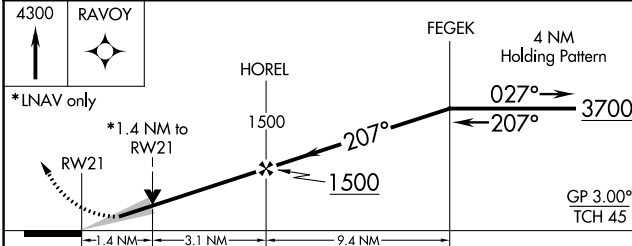

WAAS CH 56241 W21A	APP CRS 207°	Rwy Idg TDZE Apt Elev	3320 25 30
--	------------------------	-----------------------------	---------------------------------------

RNAV (GPS) RWY 21

DEERING (DEE)(PADE)

⚠ Circling to Rwy 12, 30 NA at night. For uncompensated Baro-VNAV systems, LNAV/VNAV NA below -19°C (-2°F) or above 54°C (130°F). DME/DME RNP-0.3 NA.

MISSED APPROACH: Climb to 4300 direct RAVOY and hold, continue climb-in-hold to 4300.

ASOS 135.5	ANCHORAGE CENTER 119.2 263.0	KOTZEBUE RADIO 122.25	CTAF 122.9
----------------------	--	---------------------------------	----------------------