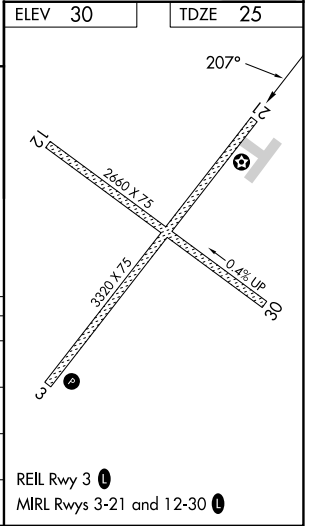

WAAS CH 56241 W21A	APP CRS 207°	Rwy Idg TDZE Apt Elev	3320 25 30
--	------------------------	-----------------------------	---------------------------------------

RNAV (GPS) RWY 21

DEERING (DEE)(PADE)

⚠ Circling to Rwy 12, 30 NA at night. For uncompensated Baro-VNAV systems, LNAV/VNAV NA below -19°C (-2°F) or above 54°C (130°F). DME/DME RNP-0.3 NA.

MISSED APPROACH: Climb to 4300 direct RAVOY and hold, continue climb-in-hold to 4300.

ASOS 135.5	ANCHORAGE CENTER 119.2 263.0	KOTZEBUE RADIO 122.25	CTAF 122.9
----------------------	--	---------------------------------	----------------------