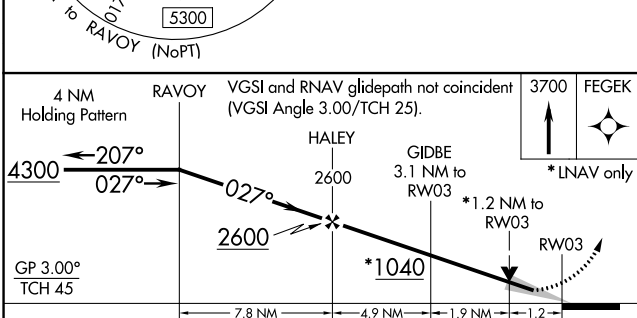

WAAS CH 97341 W03A	APP CRS 027°	Rwy Idg TDZE Apt Elev	3320 25 30
--	------------------------	-----------------------------	---------------------------------------

RNAV (GPS) RWY 3

DEERING (DEE) (PADE)

⚠ Circling to Rwy 12, 30 NA at night. For uncompensated Baro-VNAV systems, LNAV/VNAV NA below -19°C (-2°F) or above 54°C (130°F). MISSED APPROACH: Climb to 3700 direct FEGEK and hold, continue climb-in-hold to 3700.

❄ -39°C DME/DME RNP-0.3 NA.

ASOS 135.5	ANCHORAGE CENTER 119.2 263.0	KOTZEBUE RADIO 122.25	CTAF 122.9
----------------------	--	---------------------------------	----------------------

CATEGORY	A	B	C	D
LPV DA	275-1	250 (300-1)		NA
LNAV/VNAV DA	275-1	250 (300-1)		NA
LNAV MDA	420-1	395 (400-1)	420-1½ 395 (400-1½)	NA
C CIRCLING	680-1 650 (700-1)	840-1 810 (900-1)	840-2¼ 810 (900-2¼)	NA