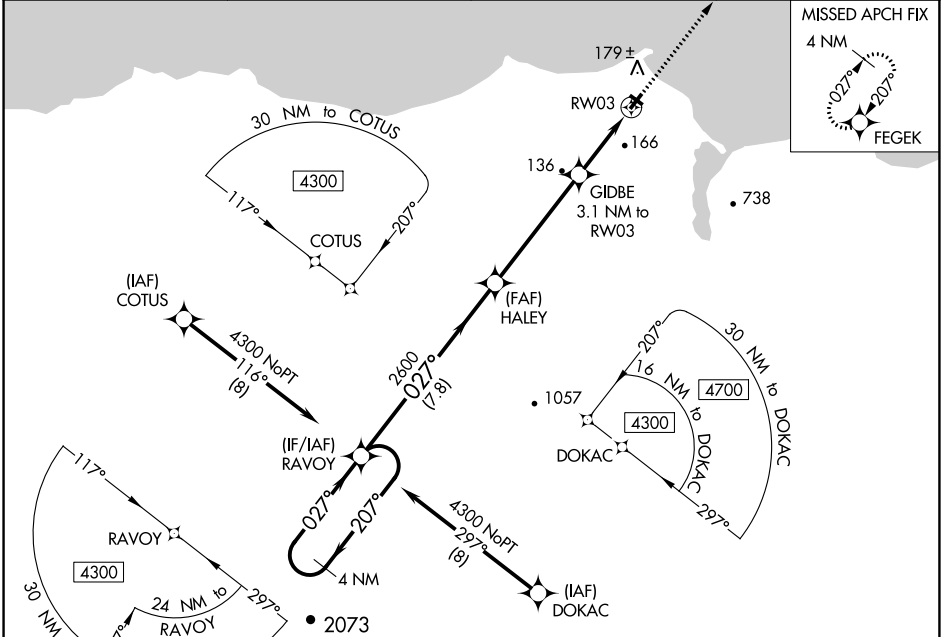

WAAS CH 97341 W03A	APP CRS 027°	Rwy Idg TDZE Apt Elev	3320 25 30
--	------------------------	-----------------------------	---------------------------------------

RNAV (GPS) RWY 3

DEERING (DEE) (PADE)

⚠ Circling to Rwy 12, 30 NA at night. For uncompensated Baro-VNAV systems, LNAV/VNAV NA below -19°C (-2°F) or above 54°C (130°F). MISSED APPROACH: Climb to 3700 direct FEGEK and hold, continue climb-in-hold to 3700.

❄ -39°C DME/DME RNP-0.3 NA.

ASOS 135.5	ANCHORAGE CENTER 119.2 263.0	KOTZEBUE RADIO 122.25	CTAF 122.9
----------------------	--	---------------------------------	----------------------

CATEGORY	A	B	C	D
LPV DA	275-1	250 (300-1)		NA
LNAV/VNAV DA	275-1	250 (300-1)		NA
LNAV MDA	420-1	395 (400-1)	420-1½ 395 (400-1½)	NA
C CIRCLING	680-1 650 (700-1)	840-1 810 (900-1)	840-2¼ 810 (900-2¼)	NA

AK, 26 DEC 2024 to 20 FEB 2025

AK, 26 DEC 2024 to 20 FEB 2025