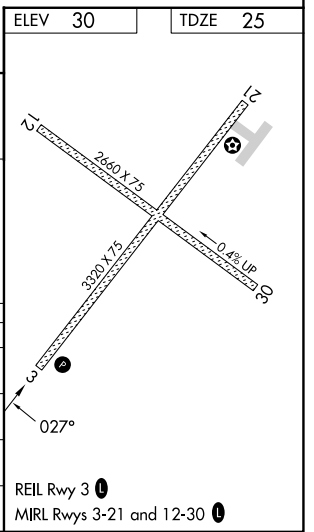

WAAS CH 97341 W03A	APP CRS 027°	Rwy Idg TDZE Apt Elev	3320 25 30
--	------------------------	-----------------------------	---------------------------------------

RNAV (GPS) RWY 3

DEERING (DEE) (PADE)

⚠ Circling to Rwy 12, 30 NA at night. For uncompensated Baro-VNAV systems, LNAV/VNAV NA below -19°C (-2°F) or above 54°C (130°F). MISSED APPROACH: Climb to 3700 direct FEGEK and hold, continue climb-in-hold to 3700.

❄ -39°C DME/DME RNP-0.3 NA.

ASOS 135.5	ANCHORAGE CENTER 119.2 263.0	KOTZEBUE RADIO 122.25	CTAF 122.9
----------------------	--	---------------------------------	----------------------

CATEGORY	A	B	C	D
LPV DA	275-1	250 (300-1)		NA
LNAV/VNAV DA	275-1	250 (300-1)		NA
LNAV MDA	420-1	395 (400-1)	420-1½ 395 (400-1½)	NA
C CIRCLING	680-1 650 (700-1)	840-1 810 (900-1)	840-2¼ 810 (900-2¼)	NA