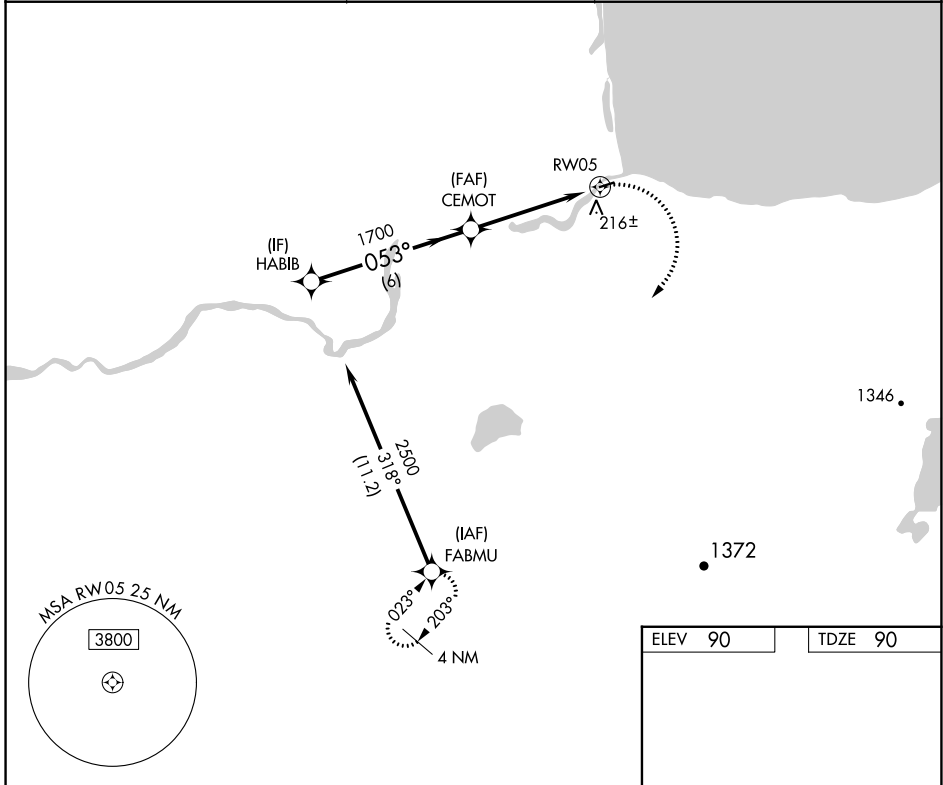

APP CRS 053°	Rwy Idg 3000
	TDZE 90
	Apt Elev 90

RNAV (GPS) RWY 5

IGIUGIG (IGG)(PAIG)

RNP APCH-GPS.	MISSED APPROACH: Climbing right turn to 3000 direct FABMU and hold.
<p>▼ If local altimeter setting not received, use Iliamna altimeter setting and increase all MDAs 120 feet.</p> <p>▲</p>	

AWOS-3P 119.925	ANCHORAGE CENTER 118.8	CTAF 122.8
---------------------------	----------------------------------	----------------------

AK, 26 DEC 2024 to 20 FEB 2025

AK, 26 DEC 2024 to 20 FEB 2025

ELEV 90	TDZE 90
---------	---------

CATEGORY	A	B	C	D
LNVA MDA	460-1	370 (400-1)		NA
CIRCLING	580-1 490 (500-1)	660-1 570 (600-1)		NA

MIRL Rwy 5-23