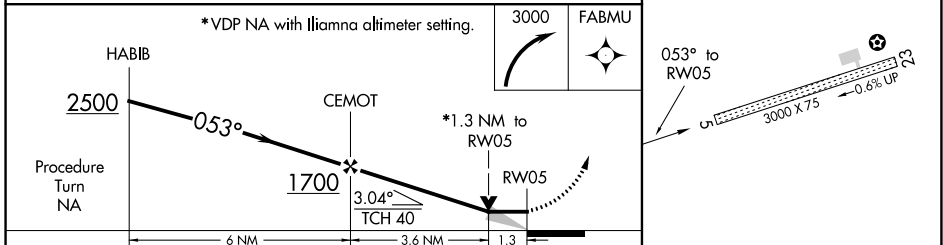

APP CRS 053°	Rwy Idg 3000
	TDZE 90
	Apt Elev 90

RNAV (GPS) RWY 5

IGIUGIG (IGG)(PAIG)

RNP APCH-GPS.	MISSED APPROACH: Climbing right turn to 3000 direct FABMU and hold.
<p>▼ If local altimeter setting not received, use Iliamna altimeter setting and increase all MDAs 120 feet.</p> <p>▲</p>	

AWOS-3P 119.925	ANCHORAGE CENTER 118.8	CTAF 122.8
---------------------------	----------------------------------	----------------------

AK, 26 DEC 2024 to 20 FEB 2025

AK, 26 DEC 2024 to 20 FEB 2025

ELEV 90	TDZE 90
---------	---------