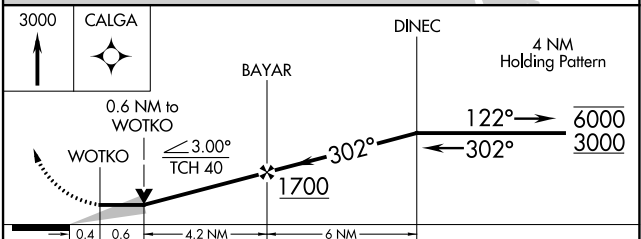

APP CRS	Rwy Idg	3000
302°	TDZE	18
	Apt Elev	18

RNAV (GPS) RWY 30

KIVALINA (KVL)(PAVL)

RNP APCH - GPS

VDP NA with Noatak altimeter setting. When local altimeter setting not received, use Noatak altimeter setting and increase all MDAs 340 feet and visibility LNAV Cat C 1 SM, Circling Cat B ½ SM, and Circling Cat C 1 ¼ SM.

MISSED APPROACH: Climb to 3000 direct CALGA and hold, continue climb-in-hold to 3000.

ASOS	WTK/PAWN AWOS-3P	ANCHORAGE CENTER	KOTZEBUE RADIO	UNICOM
135.8	135.75	119.2 263.0	122.55	122.8 (CTAF) 0

CATEGORY	A	B	C	D
LNAV MDA	380-1 362 (400-1)			NA
CIRCLING	440-1 422 (500-1)	560-1 542 (600-1)	560-1½ 542 (600-1½)	NA