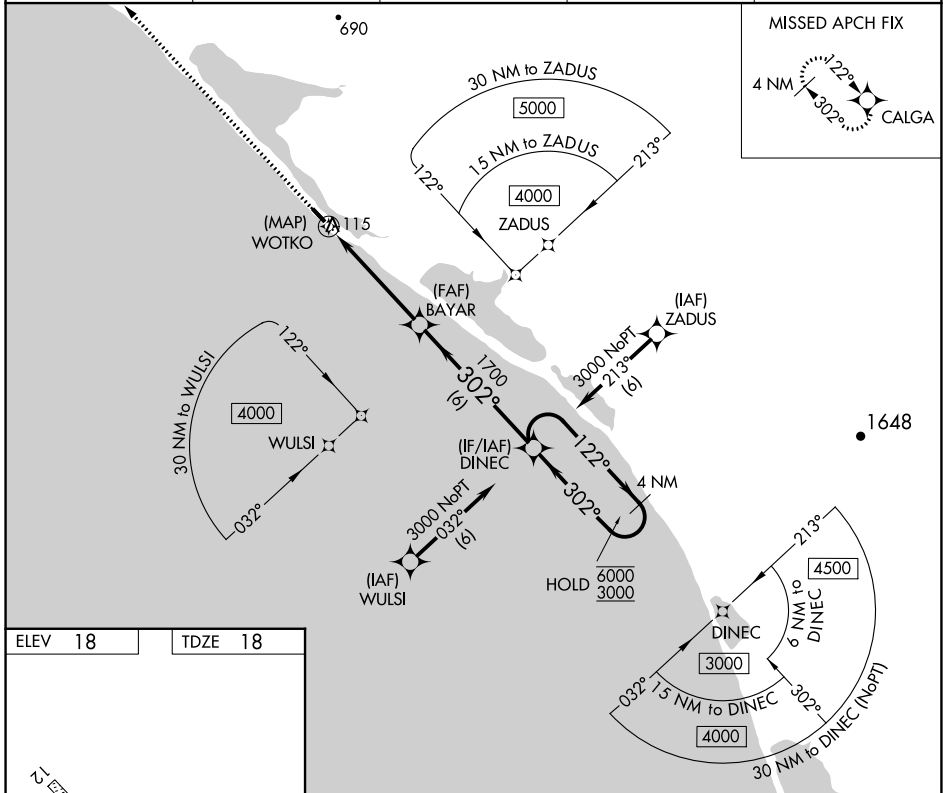

APP CRS	Rwy Idg	3000
302°	TDZE	18
	Apt Elev	18

RNAV (GPS) RWY 30

KIVALINA (KVL)(PAVL)

RNP APCH - GPS

VDP NA with Noatak altimeter setting. When local altimeter setting not received, use Noatak altimeter setting and increase all MDAs 340 feet and visibility LNAV Cat C 1 SM, Circling Cat B ½ SM, and Circling Cat C 1 ¼ SM.

MISSED APPROACH: Climb to 3000 direct CALGA and hold, continue climb-in-hold to 3000.

ASOS	WTK/PAWN AWOS-3P	ANCHORAGE CENTER	KOTZEBUE RADIO	UNICOM
135.8	135.75	119.2 263.0	122.55	122.8 (CTAF) 0

CATEGORY	A	B	C	D
LNAV MDA	380-1 362 (400-1)			NA
CIRCLING	440-1 422 (500-1)	560-1 542 (600-1)	560-1½ 542 (600-1½)	NA

AK, 26 DEC 2024 to 20 FEB 2025

AK, 26 DEC 2024 to 20 FEB 2025