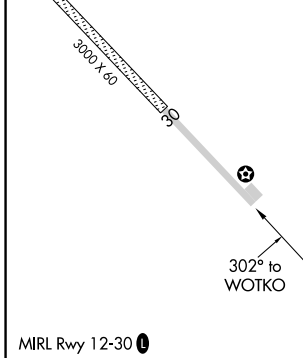

APP CRS	Rwy Idg	3000
302°	TDZE	18
	Apt Elev	18

RNAV (GPS) RWY 30

KIVALINA (KVL)(PAVL)

RNP APCH - GPS

VDP NA with Noatak altimeter setting. When local altimeter setting not received, use Noatak altimeter setting and increase all MDAs 340 feet and visibility LNAV Cat C 1 SM, Circling Cat B ½ SM, and Circling Cat C 1 ¼ SM.

MISSED APPROACH: Climb to 3000 direct CALGA and hold, continue climb-in-hold to 3000.

ASOS	WTK/PAWN AWOS-3P	ANCHORAGE CENTER	KOTZEBUE RADIO	UNICOM
135.8	135.75	119.2 263.0	122.55	122.8 (CTAF) 0

CATEGORY	A	B	C	D
LNAV MDA	380-1 362 (400-1)			NA
CIRCLING	440-1 422 (500-1)	560-1 542 (600-1)	560-1½ 542 (600-1½)	NA