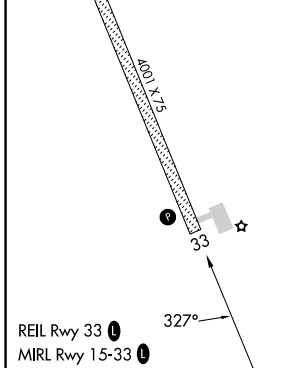

APP CRS	Rwy Idg	4001
327°	TDZE	24
	Apt Elev	24

RNAV (GPS) RWY 33

SHAKTOOLIK (2C7) (PFSH)

RNP APCH - GPS.		MISSED APPROACH: Climb to 3000 direct MEALT and hold.
<p>▼ When local altimeter setting not received, use Unalakleet altimeter setting and increase all MDA 80 feet and increase LNAV Cat C and D and Circling Cat D visibility ½ SM.</p>		

AWOS-3P 124.175	ANCHORAGE CENTER 135.7 335.5	NOME RADIO 122.3	UNICOM 122.8 (CTAF) 0
---------------------------	--	----------------------------	---------------------------------

CATEGORY	A	B	C	D
LNAV MDA	440-1	416 (500-1)	440-1½	416 (500-1½)
C CIRCLING	480-1	456 (500-1)	480-1½ 456 (500-1½)	740-2¼ 716 (800-2¼)