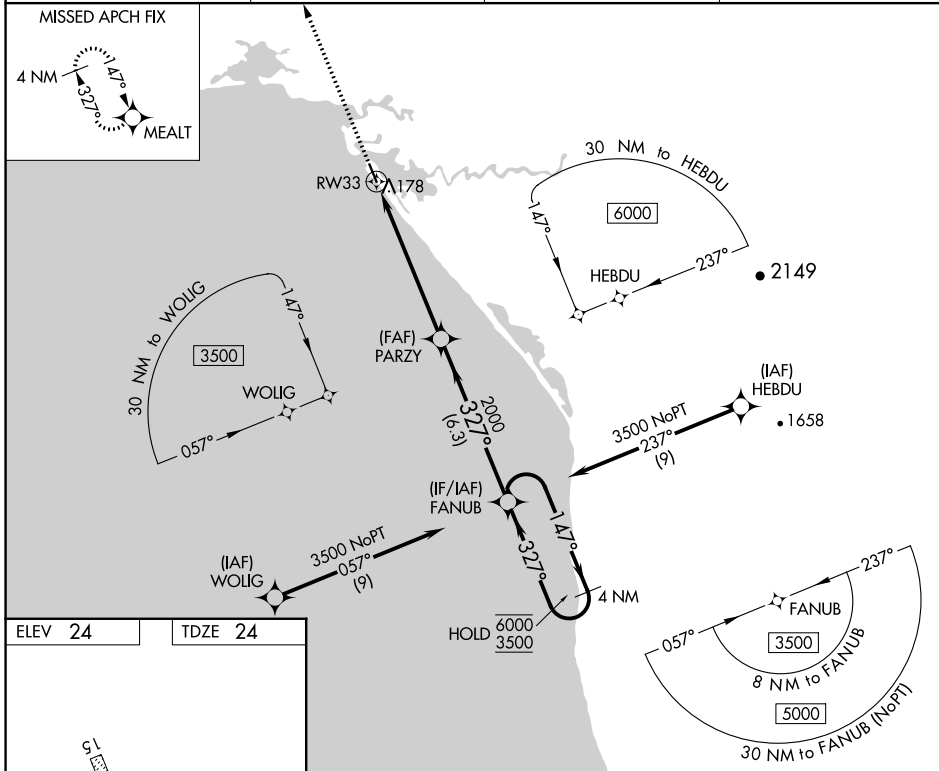

APP CRS	Rwy Idg	4001
327°	TDZE	24
	Apt Elev	24

RNAV (GPS) RWY 33

SHAKTOOLIK (2C7) (PFSH)

RNP APCH - GPS.		MISSED APPROACH: Climb to 3000 direct MEALT and hold.
<p>▼ When local altimeter setting not received, use Unalakleet altimeter setting and increase all MDA 80 feet and increase LNAV Cat C and D and Circling Cat D visibility ½ SM.</p>		

AWOS-3P 124.175	ANCHORAGE CENTER 135.7 335.5	NOME RADIO 122.3	UNICOM 122.8 (CTAF) 0
---------------------------	--	----------------------------	---------------------------------

CATEGORY	A	B	C	D
LNAV MDA	440-1	416 (500-1)	440-1½	416 (500-1½)
C CIRCLING	480-1	456 (500-1)	480-1½ 456 (500-1½)	740-2¼ 716 (800-2¼)

AK, 26 DEC 2024 to 20 FEB 2025

AK, 26 DEC 2024 to 20 FEB 2025