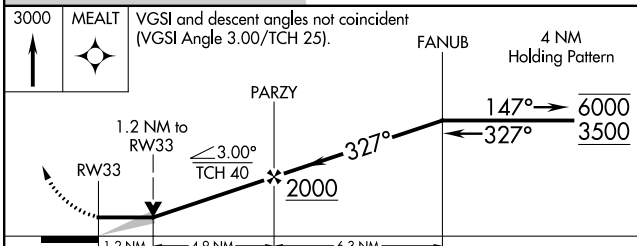

APP CRS	Rwy Idg	4001
327°	TDZE	24
	Apt Elev	24

RNAV (GPS) RWY 33

SHAKTOOLIK (2C7) (PFSH)

RNP APCH - GPS.		MISSED APPROACH: Climb to 3000 direct MEALT and hold.
<p>▼ When local altimeter setting not received, use Unalakleet altimeter setting and increase all MDA 80 feet and increase LNAV Cat C and D and Circling Cat D visibility ½ SM.</p>		

AWOS-3P 124.175	ANCHORAGE CENTER 135.7 335.5	NOME RADIO 122.3	UNICOM 122.8 (CTAF) 0
---------------------------	--	----------------------------	---------------------------------

CATEGORY	A	B	C	D
LNAV MDA	440-1	416 (500-1)	440-1½	416 (500-1½)
C CIRCLING	480-1	456 (500-1)	480-1½ 456 (500-1½)	740-2¼ 716 (800-2¼)