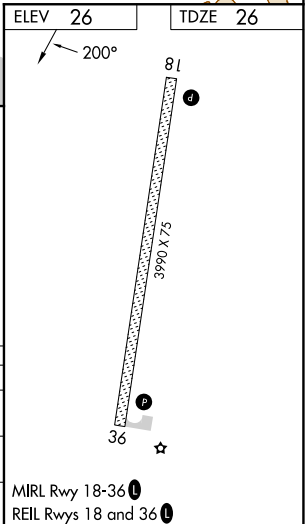

AK, 26 DEC 2024 to 20 FEB 2025

AK, 26 DEC 2024 to 20 FEB 2025

MIRL Rwy 18-36
REIL Rwys 18 and 36