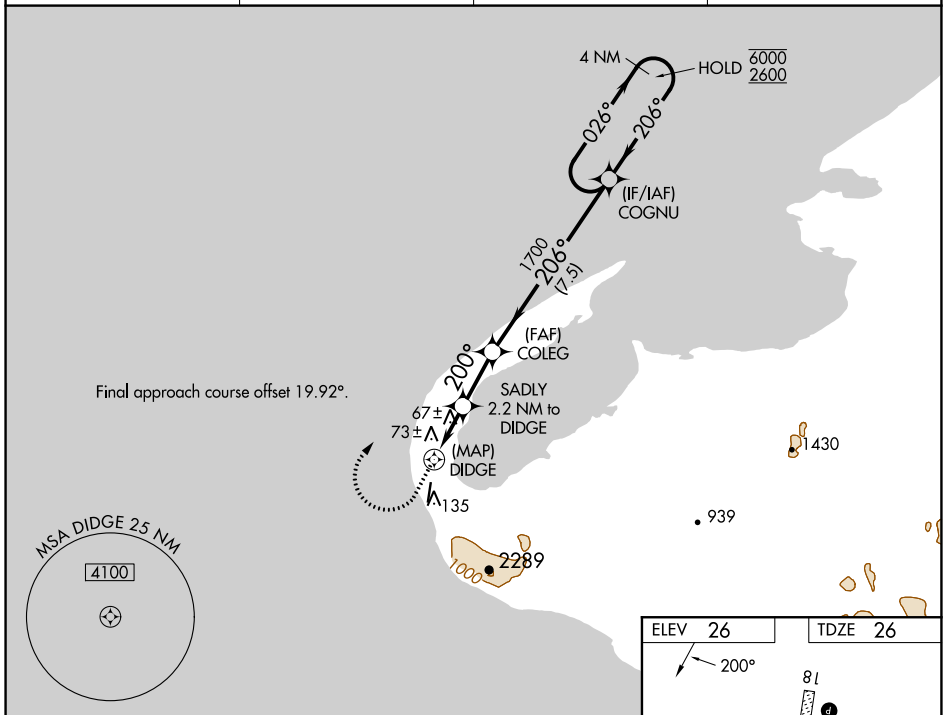

WAAS CH 57942 W18A	APP CRS 200°	Rwy Idg 3990 TDZE 26 Apt Elev 26
----------------------------------------	------------------------	-------------------------------------------------------------

RNAV (GPS) RWY 18

WALES (IWK) (PAIW)

RNP APCH. -26°C Circling NA east of Rwy 18-36.		MISSED APPROACH: Climb to 500 then climbing right turn to 2600 direct COGNU and hold.	
AWOS-3P 118.525	ANCHORAGE CENTER 133.3 290.4	NOME RADIO 122.6	CTAF 123.0

CATEGORY	A	B	C	D
LP MDA	340-1 314 (400-1)			
LNAV MDA	640-1 614 (700-1)	640-1¾ 614 (700-1¾)		
CIRCLING	640-1 614 (700-1)	640-1¾ 614 (700-1¾)	640-2 614 (700-2)	

AK, 26 DEC 2024 to 20 FEB 2025

AK, 26 DEC 2024 to 20 FEB 2025