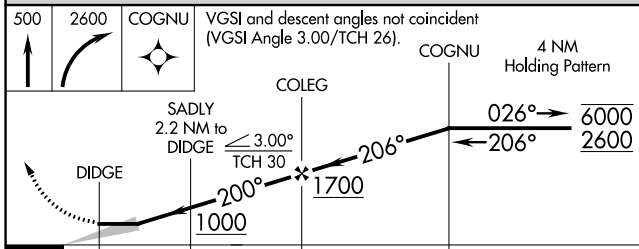

WAAS CH 57942 W18A	APP CRS 200°	Rwy Idg 3990 TDZE 26 Apt Elev 26

RNAV (GPS) RWY 18

WALES (IWK) (PAIW)

RNP APCH. -26°C Circling NA east of Rwy 18-36.		MISSED APPROACH: Climb to 500 then climbing right turn to 2600 direct COGNU and hold.	
AWOS-3P 118.525	ANCHORAGE CENTER 133.3 290.4	NOME RADIO 122.6	CTAF 123.0

CATEGORY	A	B	C	D
LP MDA	340-1 314 (400-1)			
LNAV MDA	640-1 614 (700-1)	640-1¾ 614 (700-1¾)		
CIRCLING	640-1 614 (700-1)	640-1¾ 614 (700-1¾)	640-2 614 (700-2)