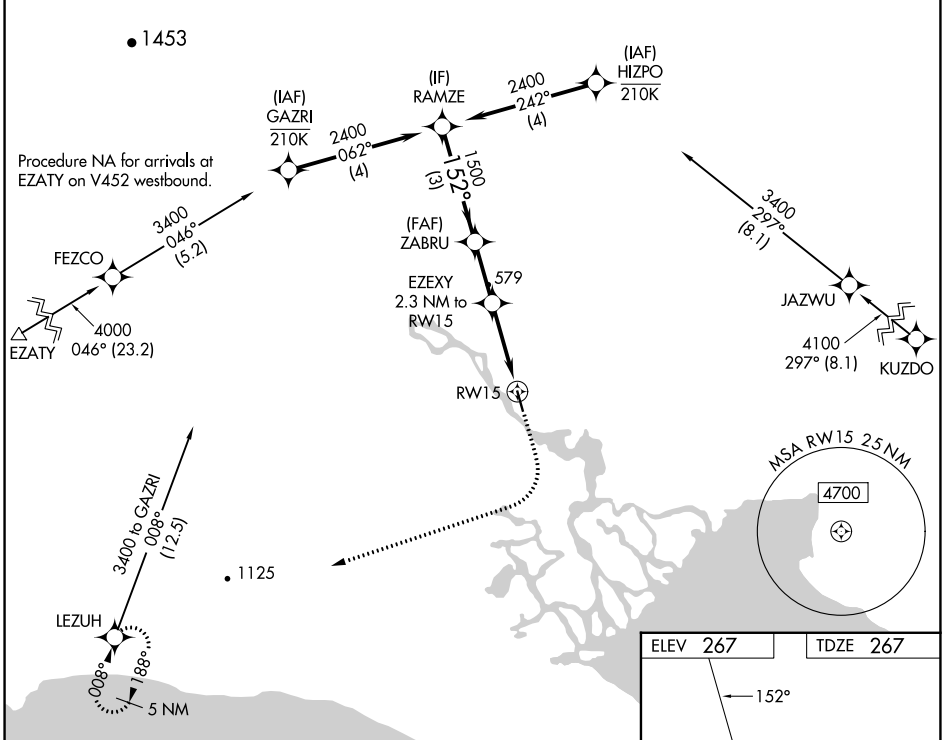

WAAS CH 82331 W15A	APP CRS 152°	Rwy Idg TDZE Apt Elev	3000 267 267
--	------------------------	-----------------------------	---

RNAV (GPS) RWY 15

WHITE MOUNTAIN (WMO) (P A W M)

RNP APCH.		MISSED APPROACH: Climb to 700 then climbing right turn to 5000 direct LEZUH and hold, continue climb-in-hold to 5000.	
Circling NA northeast of Rwy 15-33.			
AWOS-3P 121.45	ANCHORAGE CENTER 133.3 290.4	NOME RADIO 122.05	CTAF 122.9 0

AK, 26 DEC 2024 to 20 FEB 2025

AK, 26 DEC 2024 to 20 FEB 2025

ELEV 267	TDZE 267
----------	----------

MIRL Rwy 15-33 0

CATEGORY	A	B	C	D
LP MDA	660-1	393 (400-1)	660-1½ 393 (400-1½)	NA
LNAV MDA	800-1	533 (600-1)	800-1½ 533 (600-1½)	NA
CIRCLING	800-1	533 (600-1)	1080-2½ 813 (900-2½)	NA