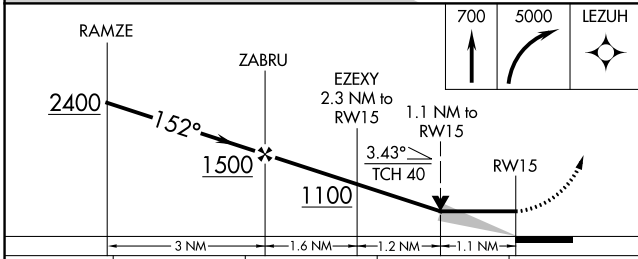

ELEV 267	TDZE 267

MIRL Rwy 15-33 0

CATEGORY	A	B	C	D
LP MDA	660-1	393 (400-1)	660-1½ 393 (400-1½)	NA
LNAV MDA	800-1	533 (600-1)	800-1½ 533 (600-1½)	NA
CIRCLING	800-1	533 (600-1)	1080-2½ 813 (900-2½)	NA