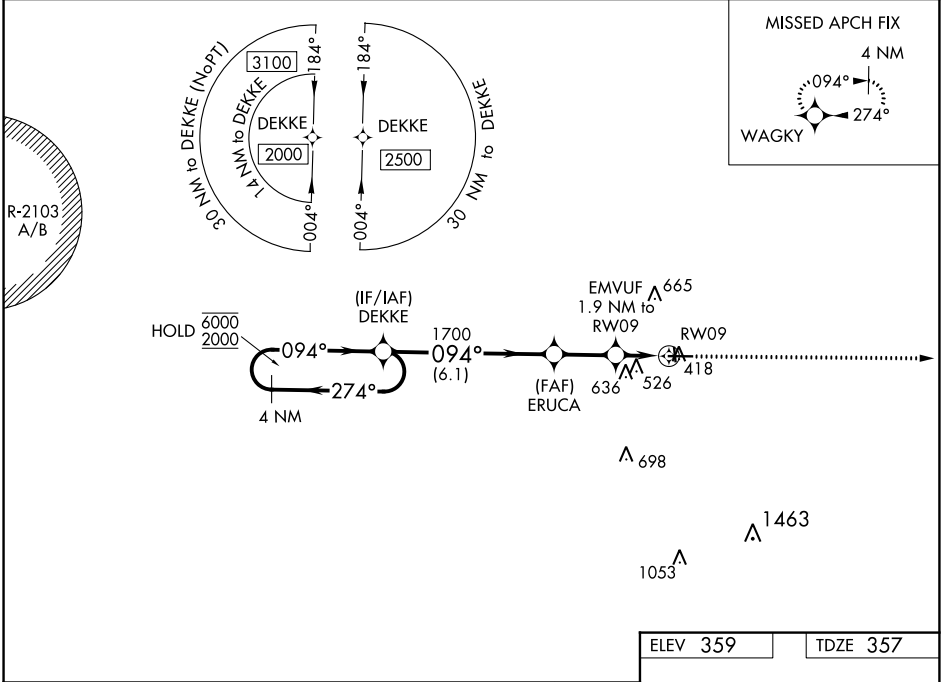

WAAS CH 70528 W09A	APP CRS 094°	Rwy Idg 5002 TDZE 357 Apt Elev 359
--	------------------------	---

RNAV (GPS) RWY 9

HEADLAND MUNI (HDL)

RNP APCH - GPS.

⚠ Circling NA to Rwy 17 and 35. Circling Rwy 27 NA at night.
⚠ Rwy 9 helicopter visibility reduction below 3/4 SM NA.

MISSED APPROACH: Climb to 2000 direct WAGKY and hold.

AWOS-3PT
119.575

CAIRNS APP CON ★
125.4

CTAF
122.90

SE-4, 26 DEC 2024 to 23 JAN 2025

SE-4, 26 DEC 2024 to 23 JAN 2025

CATEGORY	A	B	C	D
LPV DA	631-1 274 (300-1)			NA
LNNAV/ VNAV DA	810-1 ³ / ₈ 453 (500-1 ³ / ₈)			NA
LNNAV MDA	800-1 443 (500-1)		800-1 ³ / ₈ 443 (500-1 ³ / ₈)	NA
C CIRCLING	860-1 501 (600-1)	940-1 581 (600-1)	980-1 ³ / ₄ 621 (700-1 ³ / ₄)	NA

MIRL Rwy 9-27 **Ⓜ**
REIL Rwy 9 and 27 **Ⓜ**