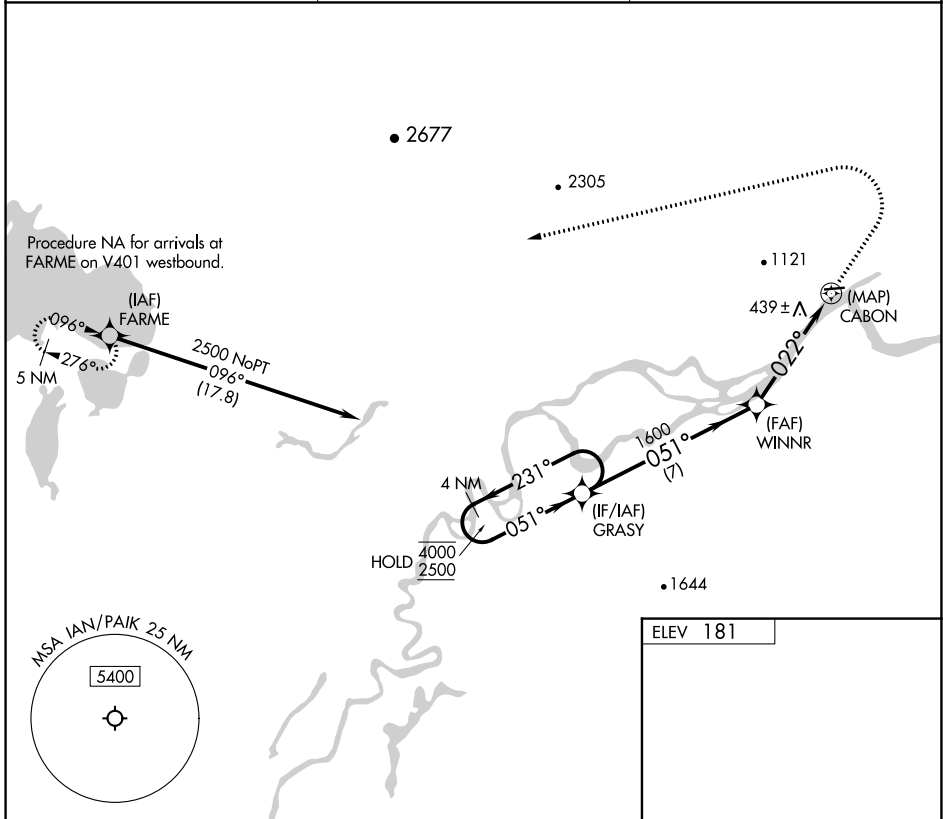

APP CRS 022°	Rwy Idg TDZE Apt Elev	N/A N/A 181
------------------------	-----------------------------	--

RNAV (GPS)-A

BOB BAKER MEML (IAN) (PAIK)

RNP APCH.	MISSED APPROACH: Climb to 1900 then climbing left turn to 4200 direct FARME and hold.
NA -28°C	Circling to Rwy 7 NA at night. Circling NA north of Rwy 7-25.

AWOS-3P 119,025	ANCHORAGE CENTER 119.2 263.0	CTAF 122.7
---------------------------	--	----------------------

AK, 26 DEC 2024 to 20 FEB 2025

AK, 26 DEC 2024 to 20 FEB 2025

ELEV 181

MIRL Rwy 7-25

REIL Rwy 25

CATEGORY	A	B	C	D
CIRCLING	800-1 619 (700-1)	820-1 639 (700-1)	1220-3	1039 (1100-3)