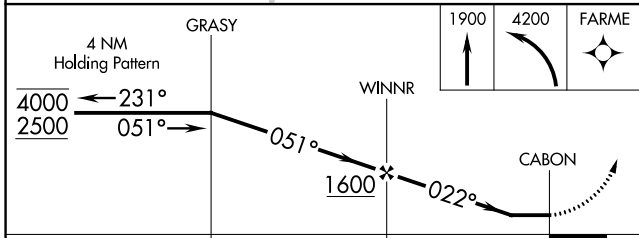

APP CRS 022°	Rwy Idg TDZE Apt Elev	N/A N/A 181
------------------------	-----------------------------	--

RNAV (GPS)-A

BOB BAKER MEML (IAN) (PAIK)

RNP APCH.	MISSED APPROACH: Climb to 1900 then climbing left turn to 4200 direct FARME and hold.
NA -28°C	Circling to Rwy 7 NA at night. Circling NA north of Rwy 7-25.

AWOS-3P 119,025	ANCHORAGE CENTER 119.2 263.0	CTAF 122.7
---------------------------	--	----------------------

AK, 26 DEC 2024 to 20 FEB 2025

AK, 26 DEC 2024 to 20 FEB 2025

ELEV 181

MIRL Rwy 7-25

REIL Rwy 25

CATEGORY	A	B	C	D
CIRCLING	800-1 619 (700-1)	820-1 639 (700-1)	1220-3	1039 (1100-3)