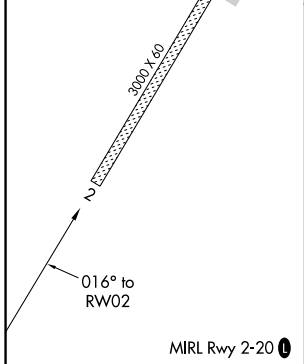

APP CRS 016°	Rwy Idg TDZE Apt Elev	3000 11 11
------------------------	-----------------------------	---------------------------------------

RNAV (GPS) RWY 2

NAPASKIAK (PKA) (PAPK)

RNP APCH-GPS.	MISSED APPROACH: Climbing right turn to 2500 direct SAHKU WP and hold.
NA Use Bethel altimeter setting.	

BET/PABE ASOS 135.45	ANCHORAGE CENTER 125.2 372.0	CTAF 122.9
--------------------------------	--	----------------------

CATEGORY	A	B	C	D
LNAV MDA	420-1	409 (500-1)	NA	
CIRCLING	440-1 429 (500-1)	580-1 569 (600-1)	NA	