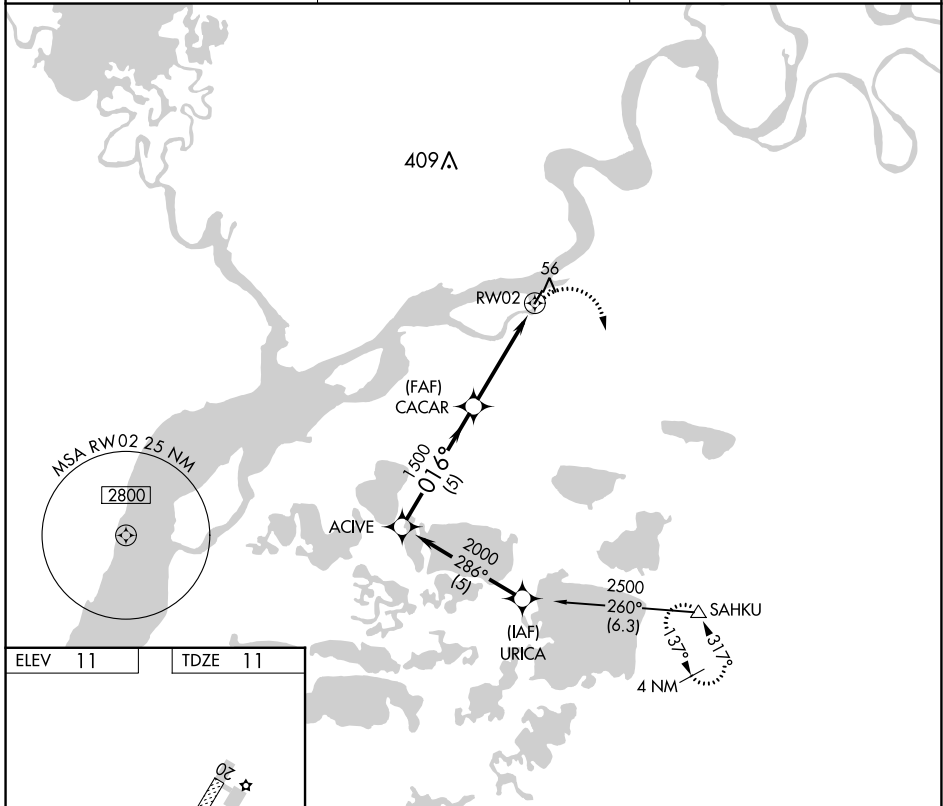

APP CRS 016°	Rwy Idg TDZE Apt Elev	3000 11 11
------------------------	-----------------------------	---------------------------------------

RNAV (GPS) RWY 2

NAPASKIAK (PKA) (PAPK)

RNP APCH-GPS.	MISSED APPROACH: Climbing right turn to 2500 direct SAHKU WP and hold.
NA Use Bethel altimeter setting.	

BET/PABE ASOS 135.45	ANCHORAGE CENTER 125.2 372.0	CTAF 122.9
--------------------------------	--	----------------------

CATEGORY	A	B	C	D
LNAV MDA	420-1	409 (500-1)	NA	
CIRCLING	440-1 429 (500-1)	580-1 569 (600-1)	NA	