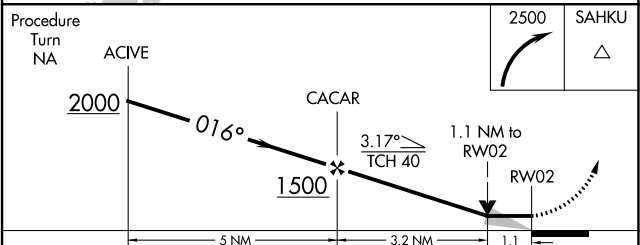

APP CRS 016°	Rwy Idg TDZE Apt Elev	3000 11 11
------------------------	-----------------------------	---------------------------------------

RNAV (GPS) RWY 2

NAPASKIAK (PKA) (PAPK)

RNP APCH-GPS.	MISSED APPROACH: Climbing right turn to 2500 direct SAHKU WP and hold.
NA Use Bethel altimeter setting.	

BET/PABE ASOS 135.45	ANCHORAGE CENTER 125.2 372.0	CTAF 122.9
--------------------------------	--	----------------------

CATEGORY	A	B	C	D
LNAV MDA	420-1	409 (500-1)	NA	
CIRCLING	440-1 429 (500-1)	580-1 569 (600-1)	NA	