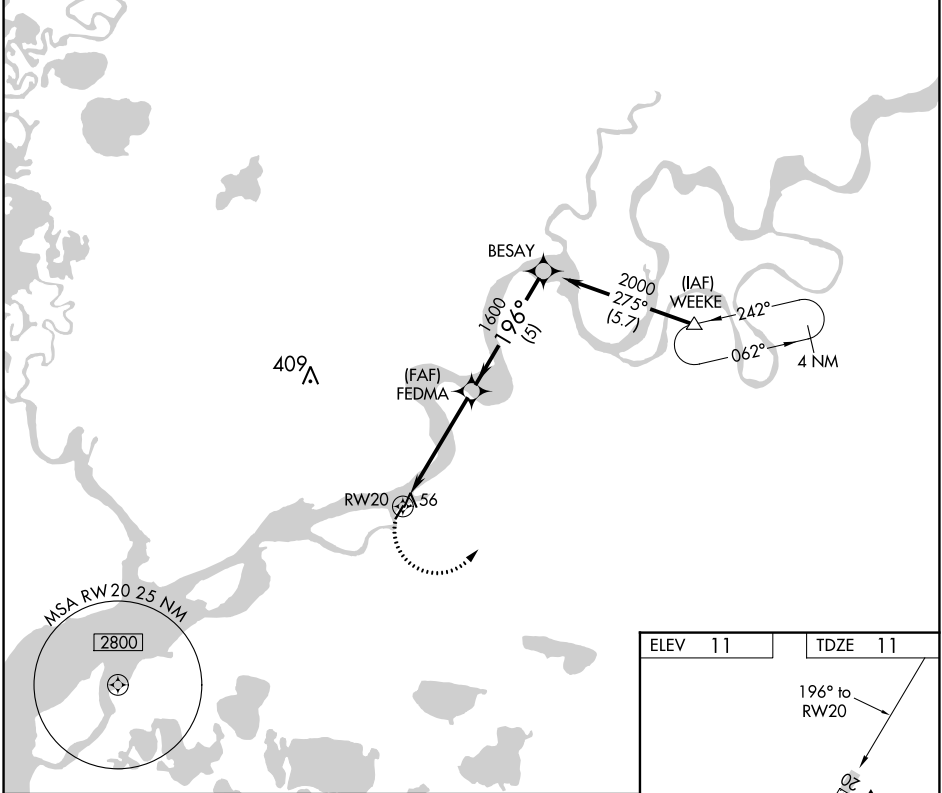

APP CRS 196°	Rwy Idg TDZE Apt Elev	3000 11 11
------------------------	-----------------------------	---------------------------------------

RNAV (GPS) RWY 20

NAPASKIAK (PKA) (PAPK)

RNP APCH-GPS.	MISSED APPROACH: Climbing left turn to 2000 direct WEEKE WP and hold.
Use Bethel altimeter setting.	

BET/PABE ASOS 135.45	ANCHORAGE CENTER 125.2 372.0	CTAF 122.9
--------------------------------	--	----------------------

AK, 26 DEC 2024 to 20 FEB 2025

AK, 26 DEC 2024 to 20 FEB 2025