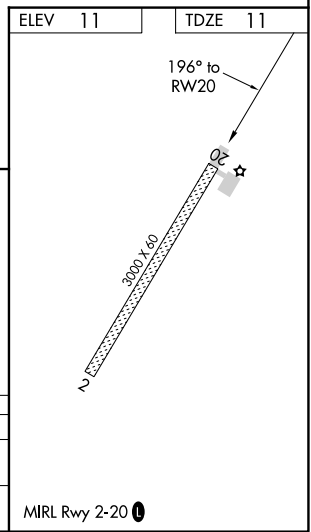

APP CRS 196°	Rwy Idg TDZE Apt Elev	3000 11 11

RNAV (GPS) RWY 20

NAPASKIAK (PKA) (PAPK)

RNP APCH-GPS.	MISSED APPROACH: Climbing left turn to 2000 direct WEEKE WP and hold.
Use Bethel altimeter setting.	

BET/PABE ASOS 135.45	ANCHORAGE CENTER 125.2 372.0	CTAF 122.9

AK, 26 DEC 2024 to 20 FEB 2025

AK, 26 DEC 2024 to 20 FEB 2025