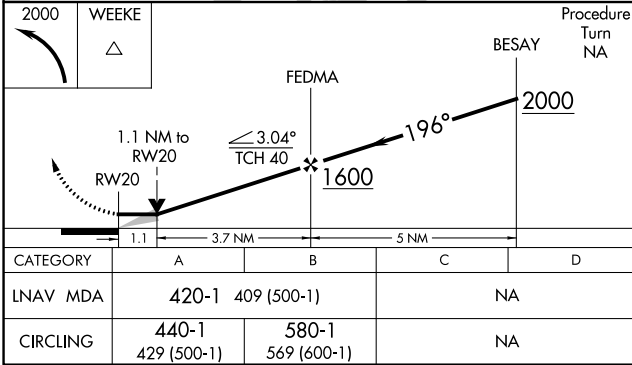

APP CRS 196°	Rwy Idg TDZE Apt Elev	3000 11 11
------------------------	-----------------------------	---------------------------------------

RNAV (GPS) RWY 20

NAPASKIAK (PKA) (PAPK)

RNP APCH-GPS.	MISSED APPROACH: Climbing left turn to 2000 direct WEEKE WP and hold.
Use Bethel altimeter setting.	

BET/PABE ASOS 135.45	ANCHORAGE CENTER 125.2 372.0	CTAF 122.9
--------------------------------	--	----------------------

AK, 26 DEC 2024 to 20 FEB 2025

AK, 26 DEC 2024 to 20 FEB 2025