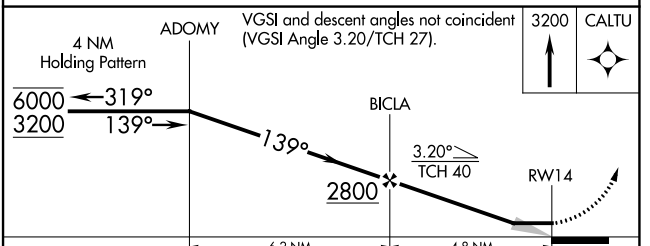

CATEGORY	A	B	C	D
LNAV MDA	1600-1	463 (500-1)	NA	
CIRCLING	1660-1 523 (600-1)	1760-1 623 (700-1)	NA	

NC-1, 26 DEC 2024 to 23 JAN 2025

NC-1, 26 DEC 2024 to 23 JAN 2025