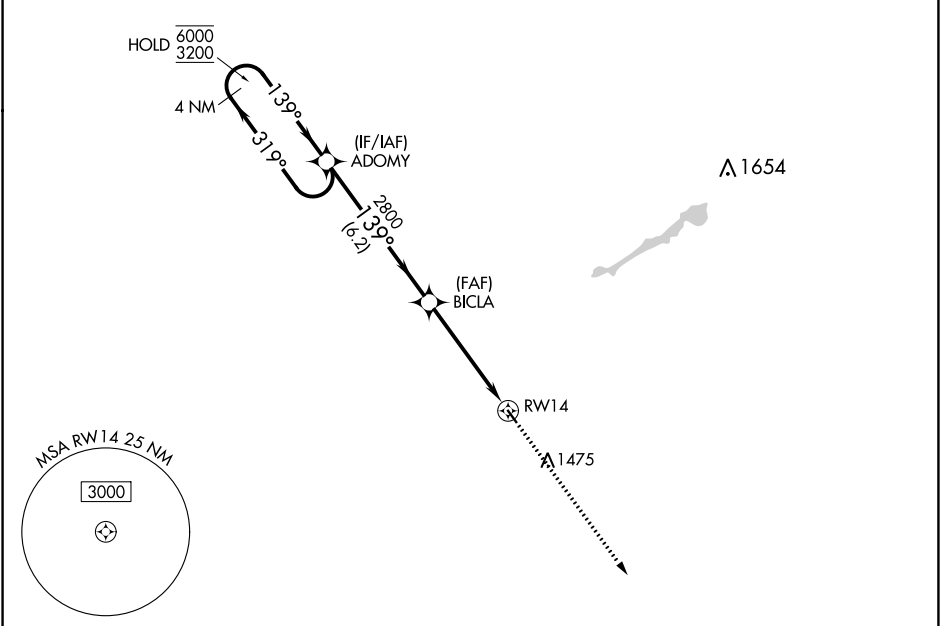

APP CRS 139°	Rwy Idg 3000
	TDZE 1137
	Apt Elev 1137

RNAV (GPS) RWY 14

FERTILE MUNI (D14)

RNP APCH - GPS.	MISSED APPROACH: Climb to 3200 direct CALTU and hold.
Use Mahanomen altimeter setting.	

3N8 AWOS-3PT 121.125	GRAND FORKS APP CON* 118.1 318.1	UNICOM 122.8 (CTAF) 0
--------------------------------	--	---------------------------------

ELEV 1137	TDZE 1137
-----------	-----------

CATEGORY	A	B	C	D
LNAV MDA	1600-1	463 (500-1)	NA	
CIRCLING	1660-1 523 (600-1)	1760-1 623 (700-1)	NA	

NC-1, 26 DEC 2024 to 23 JAN 2025

NC-1, 26 DEC 2024 to 23 JAN 2025