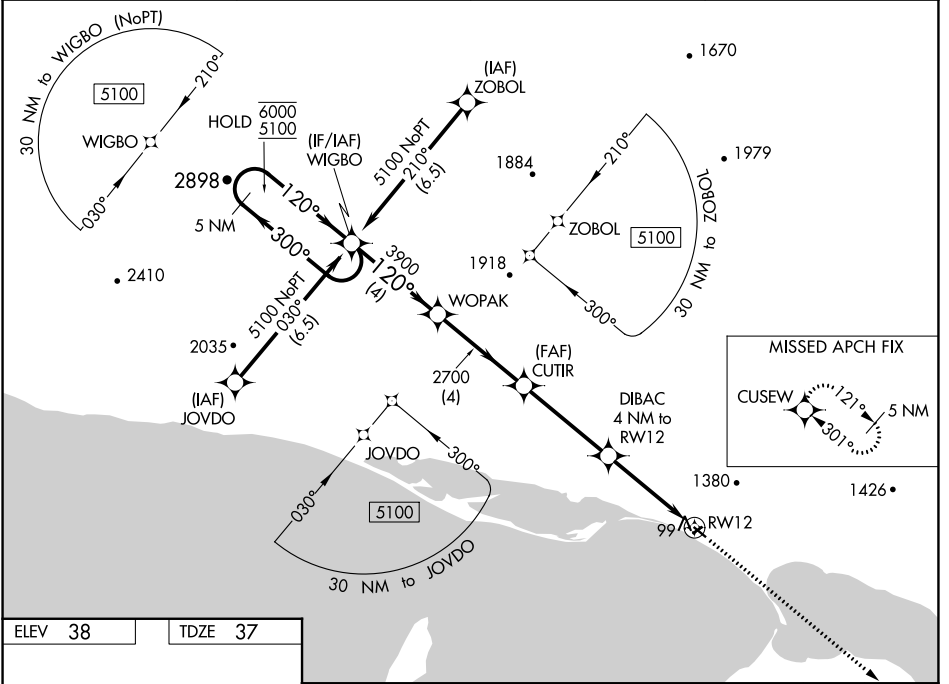

WAAS CH 77628 W12A	APP CRS 120°	Rwy Idg 2990 TDZE 37 Apt Elev 38
---------------------------------	------------------------	---

RNAV (GPS) RWY 12

BREVIG MISSION (KTS) (PFKT)

RNP APCH.	MISSED APPROACH: Climb to 6300 direct CUSEW and hold, continue climb-in-hold to 6300.
<p>⚠ Circling NA north of Rws 12 and 23. Circling Rwy 23 NA at night. For uncompensated Baro-VNAV systems, LNAV/VNAV NA below -25° C or above 54°C.</p>	

AWOS-3P 121.55	ANCHORAGE CENTER 133.3 290.4	NOME RADIO 135.6	CTAF 123.0
--------------------------	--	----------------------------	----------------------

ELEV 38	TDZE 37
---------	---------

CATEGORY	A	B	C	D
LPV DA	287-1	250 (300-1)		NA
LNAV/VNAV DA	287-1	250 (300-1)		NA
LNAV MDA	360-1	323 (400-1)		NA
C CIRCLING	620-1 582 (600-1)	1460-1½ 1422 (1500-1½)		NA

AK, 26 DEC 2024 to 20 FEB 2025

AK, 26 DEC 2024 to 20 FEB 2025