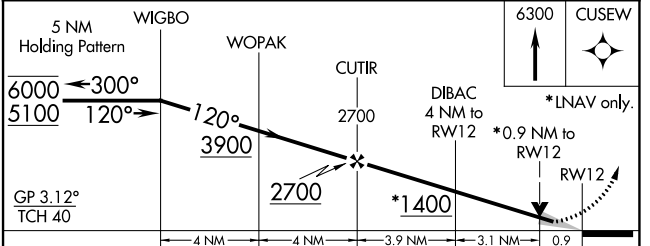

WAAS CH 77628 W12A	APP CRS 120°	Rwy Idg 2990 TDZE 37 Apt Elev 38
---------------------------------	------------------------	---

RNAV (GPS) RWY 12

BREVIG MISSION (KTS) (PFKT)

RNP APCH.	MISSED APPROACH: Climb to 6300 direct CUSEW and hold, continue climb-in-hold to 6300.
<p>⚠ Circling NA north of Rws 12 and 23. Circling Rwy 23 NA at night. For uncompensated Baro-VNAV systems, LNAV/VNAV NA below -25° C or above 54°C.</p>	

AWOS-3P 121.55	ANCHORAGE CENTER 133.3 290.4	NOME RADIO 135.6	CTAF 123.0
--------------------------	--	----------------------------	----------------------

ELEV 38	TDZE 37
---------	---------

CATEGORY	A	B	C	D
LPV DA	287-1	250 (300-1)		NA
LNAV/VNAV DA	287-1	250 (300-1)		NA
LNAV MDA	360-1	323 (400-1)		NA
C CIRCLING	620-1 582 (600-1)	1460-1½ 1422 (1500-1½)		NA