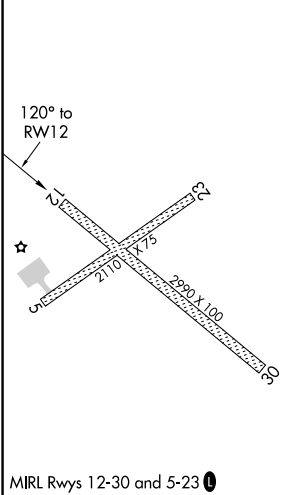

WAAS CH 77628 W12A	APP CRS 120°	Rwy Idg 2990 TDZE 37 Apt Elev 38
---------------------------------	------------------------	---

RNAV (GPS) RWY 12

BREVIG MISSION (KTS) (PFKT)

RNP APCH.	MISSED APPROACH: Climb to 6300 direct CUSEW and hold, continue climb-in-hold to 6300.
<p>⚠ Circling NA north of Rws 12 and 23. Circling Rwy 23 NA at night. For uncompensated Baro-VNAV systems, LNAV/VNAV NA below -25° C or above 54°C.</p>	

AWOS-3P 121.55	ANCHORAGE CENTER 133.3 290.4	NOME RADIO 135.6	CTAF 123.0
--------------------------	--	----------------------------	----------------------

ELEV 38	TDZE 37
---------	---------

CATEGORY	A	B	C	D
LPV DA	287-1	250 (300-1)		NA
LNAV/VNAV DA	287-1	250 (300-1)		NA
LNAV MDA	360-1	323 (400-1)		NA
C CIRCLING	620-1 582 (600-1)	1460-1½ 1422 (1500-1½)		NA