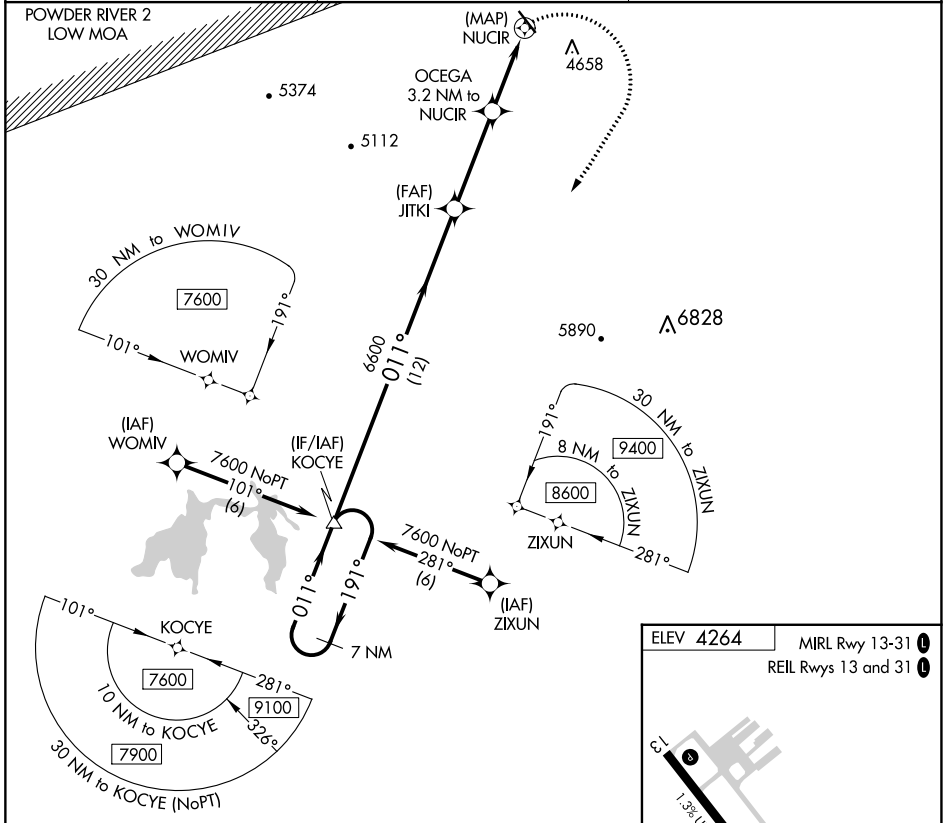

APP CRS	Rwy Idg	N/A
011°	TDZE	N/A
	Apt Elev	4264

RNAV (GPS)-A

HULETT MUNI (W43)

RNP APCH - GPS.

Procedure NA at night. When local altimeter setting is not received, use GCC altimeter setting and increase all MDA 120 feet and visibility Cat B ¼ SM.

MISSED APPROACH: Climbing right turn to 15000 direct KOCYE and hold, continue climb-in-hold to 15000.

AWOS-3PT 128.775	DENVER CENTER 127.95 338.2	UNICOM 122.8 (CTAF) 0
----------------------------	--------------------------------------	---------------------------------

CATEGORY	A	B	C	D
CIRCLING	4900-1 636 (700-1)	5020-1 756 (800-1)		NA

NW-1, 26 DEC 2024 to 23 JAN 2025

NW-1, 26 DEC 2024 to 23 JAN 2025