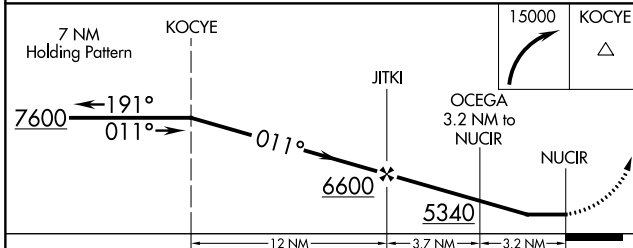

APP CRS	Rwy Idg	N/A
011°	TDZE	N/A
	Apt Elev	4264

RNAV (GPS)-A

HULETT MUNI (W43)

RNP APCH - GPS.

Procedure NA at night. When local altimeter setting is not received, use GCC altimeter setting and increase all MDA 120 feet and visibility Cat B ¼ SM.

MISSED APPROACH: Climbing right turn to 15000 direct KOCYE and hold, continue climb-in-hold to 15000.

AWOS-3PT 128.775	DENVER CENTER 127.95 338.2	UNICOM 122.8 (CTAF) 0
----------------------------	--------------------------------------	---------------------------------