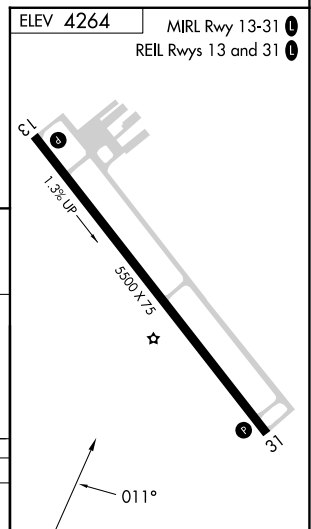

APP CRS	Rwy Idg	N/A
011°	TDZE	N/A
	Apt Elev	4264

RNAV (GPS)-A

HULETT MUNI (W43)

RNP APCH - GPS.

Procedure NA at night. When local altimeter setting is not received, use GCC altimeter setting and increase all MDA 120 feet and visibility Cat B ¼ SM.

MISSED APPROACH: Climbing right turn to 15000 direct KOCYE and hold, continue climb-in-hold to 15000.

AWOS-3PT 128.775	DENVER CENTER 127.95 338.2	UNICOM 122.8 (CTAF) 0
----------------------------	--------------------------------------	---------------------------------