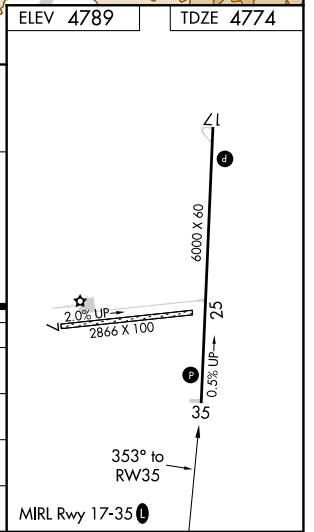

WAAS CH 42940 W35A	APP CRS 353°	Rwy Idg TDZE Apt Elev	6000 4774 4789
--	------------------------	-----------------------------	---

RNAV (GPS) RWY 35

RUBY VALLEY FLD (RVF)

RNP APCH - GPS.	MISSED APPROACH: (Do not exceed 185K until DLN VOR/DME) Climb to 5500 then climbing left turn to 11100 direct DLN VOR/DME and hold, continue climb-in-hold to 11100.
-----------------	--

AWOS-3PT 119.025	SALT LAKE CENTER 132.4 338.3	CTAF 122.90
----------------------------	--	-----------------------

CATEGORY	A	B	C	D
LPV DA	5024-1		250 (300-1)	
LNAV/VNAV DA	5196-1¼		422 (500-1¼)	
LNAV MDA	5360-1 586 (600-1)		5360-1¾ 586 (600-1¼)	
C CIRCLING	5360-1 571 (600-1)		5360-1¾ 571 (600-1¼) 5460-2¼ 671 (700-2¼)	