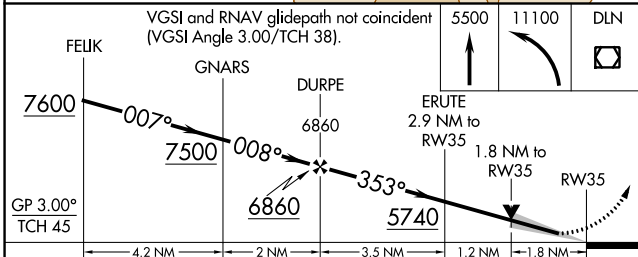

WAAS CH 42940 W35A	APP CRS 353°	Rwy Idg TDZE Apt Elev	6000 4774 4789
--	------------------------	-----------------------------	---

RNAV (GPS) RWY 35

RUBY VALLEY FLD (RVF)

RNP APCH - GPS.	MISSED APPROACH: (Do not exceed 185K until DLN VOR/DME) Climb to 5500 then climbing left turn to 11100 direct DLN VOR/DME and hold, continue climb-in-hold to 11100.
-----------------	--

AWOS-3PT 119.025	SALT LAKE CENTER 132.4 338.3	CTAF 122.90
----------------------------	--	-----------------------

CATEGORY	A	B	C	D
LPV DA	5024-1		250 (300-1)	
LNAV/VNAV DA	5196-1¼		422 (500-1¼)	
LNAV MDA	5360-1 586 (600-1)		5360-1¾ 586 (600-1¼)	
C CIRCLING	5360-1 571 (600-1)		5360-1¾ 571 (600-1¼) 5460-2¼ 671 (700-2¼)	