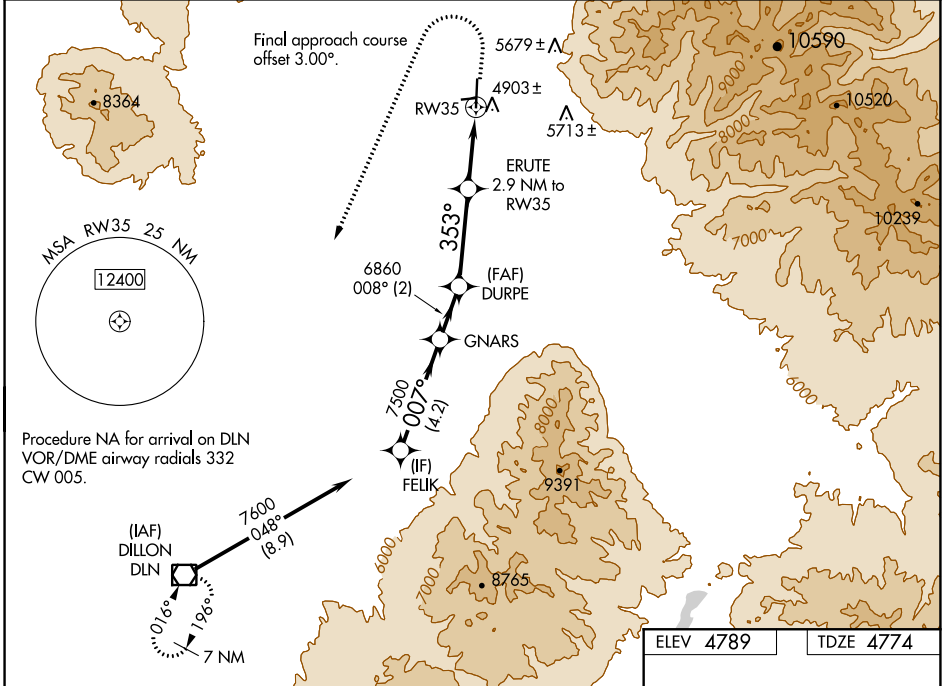

WAAS CH 42940 W35A	APP CRS 353°	Rwy Idg TDZE Apt Elev	6000 4774 4789
--	------------------------	-----------------------------	---

RNAV (GPS) RWY 35

RUBY VALLEY FLD (RVF)

RNP APCH - GPS.	MISSED APPROACH: (Do not exceed 185K until DLN VOR/DME) Climb to 5500 then climbing left turn to 11100 direct DLN VOR/DME and hold, continue climb-in-hold to 11100.
-----------------	--

AWOS-3PT 119.025	SALT LAKE CENTER 132.4 338.3	CTAF 122.90
----------------------------	--	-----------------------

CATEGORY	A	B	C	D
LPV DA	5024-1		250 (300-1)	
LNAV/VNAV DA	5196-1¼		422 (500-1¼)	
LNAV MDA	5360-1 586 (600-1)		5360-1¾ 586 (600-1¼)	
C CIRCLING	5360-1 571 (600-1)		5360-1¾ 571 (600-1¼) 5460-2¼ 671 (700-2¼)	

NW-1, 26 DEC 2024 to 23 JAN 2025

NW-1, 26 DEC 2024 to 23 JAN 2025