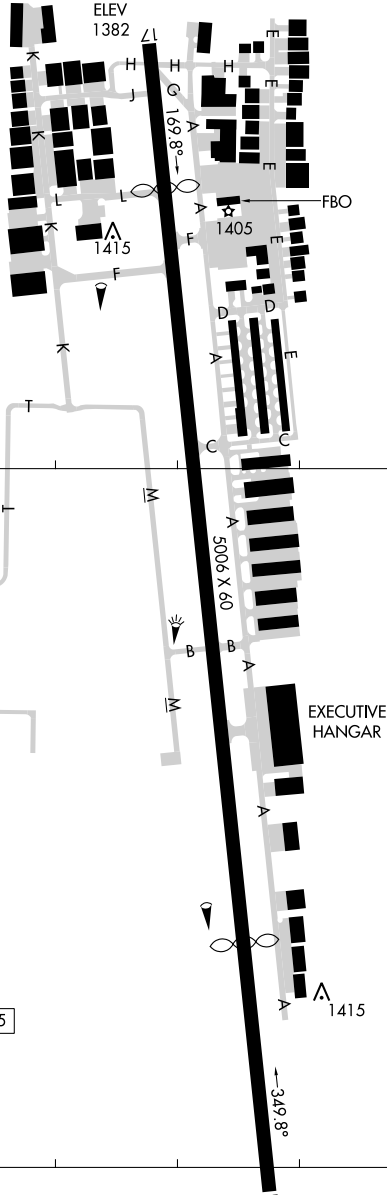

24025

AIRPORT DIAGRAM

AL-10309 (FAA)

BOERNE STAGE AIRFIELD (5C1)
SAN ANTONIO, TEXAS

AWOS-3
118.725
CTAF/UNICOM
123.0

FIELD
ELEV
1384

JANUARY 2020
ANNUAL RATE OF CHANGE
0.1° W

LIRL Rwy 17-35

SC-3, 26 DEC 2024 to 23 JAN 2025

SC-3, 26 DEC 2024 to 23 JAN 2025

29°43.5'N

29°43.0'N

98°42.0'W

ELEV
1375

98°41.5'W

AIRPORT DIAGRAM

24025

SAN ANTONIO, TEXAS
BOERNE STAGE AIRFIELD (5C1)