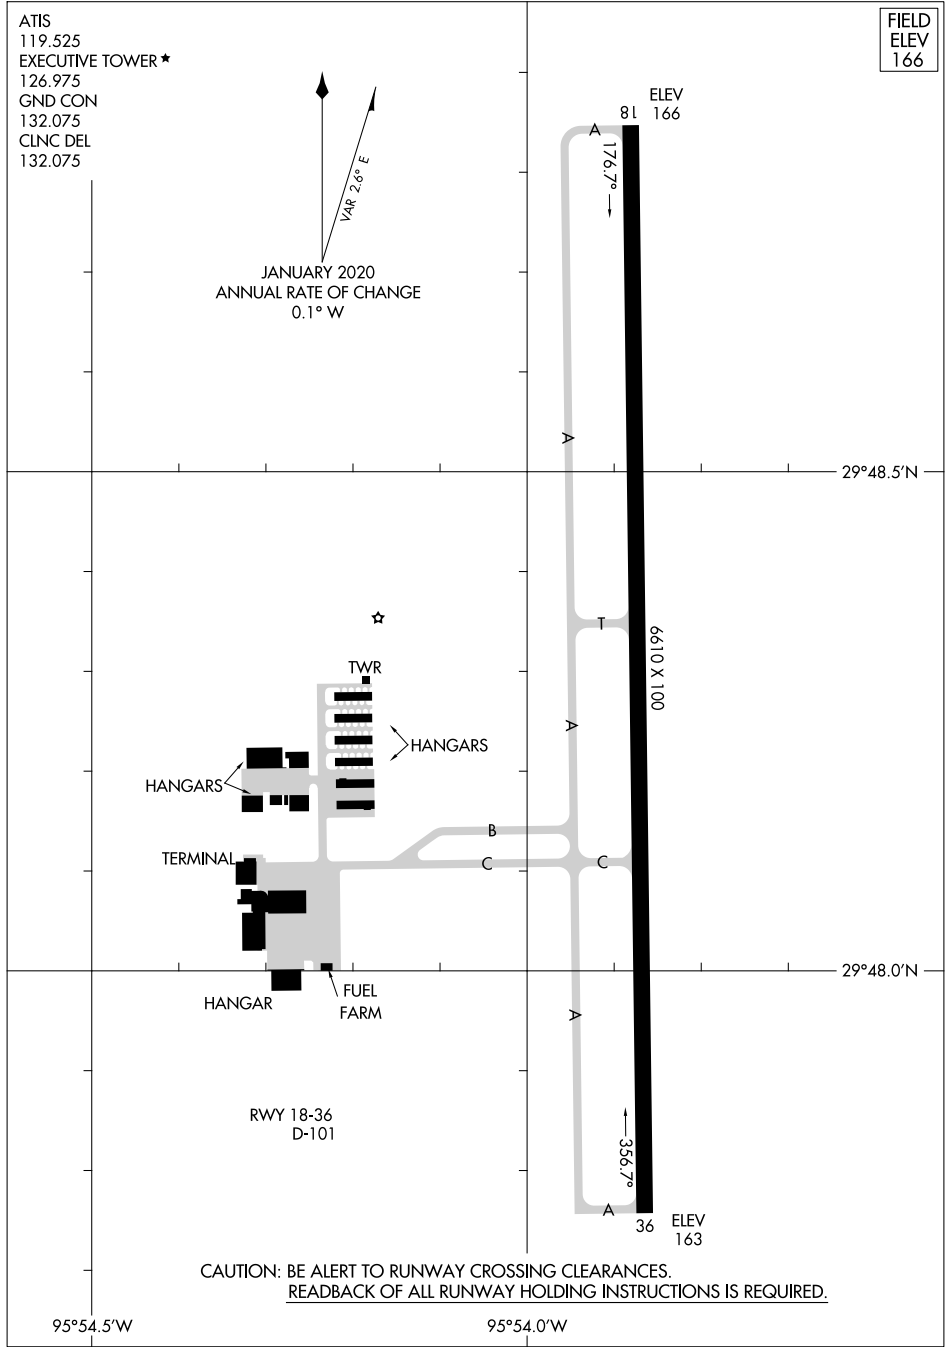

21112  
**AIRPORT DIAGRAM**

AL-10328 (FAA)

**HOUSTON EXEC (TME)**  
HOUSTON, TEXAS

ATIS  
119.525  
EXECUTIVE TOWER ★  
126.975  
GND CON  
132.075  
CLNC DEL  
132.075

FIELD  
ELEV  
166

SC-5, 26 DEC 2024 to 23 JAN 2025

SC-5, 26 DEC 2024 to 23 JAN 2025

**AIRPORT DIAGRAM**  
21112

HOUSTON, TEXAS  
**HOUSTON EXEC (TME)**