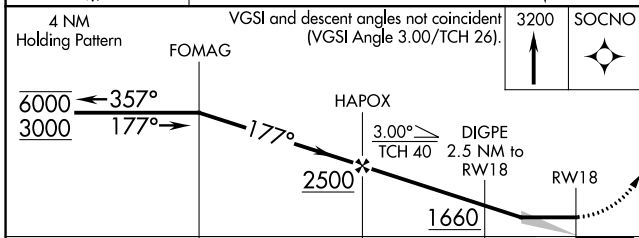

CATEGORY	A	B	C	D
LNAV MDA	1260-1	428 (500-1)		NA
CIRCLING	1400-1 568 (600-1)	1460-1 628 (700-1)		NA

MIRL Rwy 18-36
REIL Rwy 18 and 36