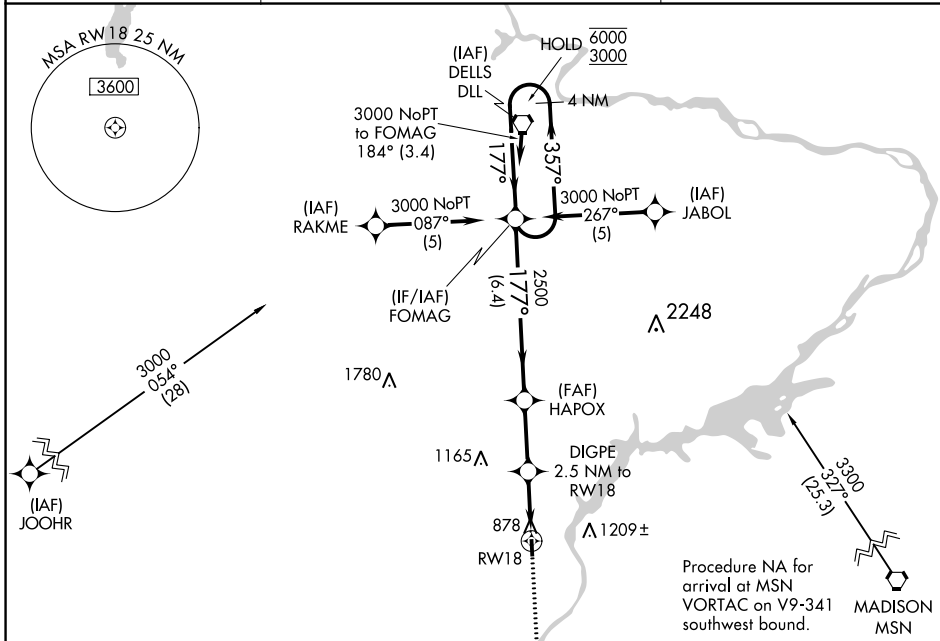

APP CRS	Rwy Idg	<b>2936</b>
<b>177°</b>	TDZE	<b>832</b>
	Apt Elev	<b>832</b>

# RNAV (GPS) RWY 18

SAUK/PRAIRIE (91C)

RNP APCH	MISSED APPROACH: Climb to 3200 direct SOCNO and hold.
▼ ▲ NA	Use Madison altimeter setting.

MSN ASOS <b>124.65 278.3</b>	MADISON APP CON★ <b>135.45 343.7</b>	CTAF <b>122.9</b>
---------------------------------	---	----------------------

EC-3, 26 DEC 2024 to 23 JAN 2025

EC-3, 26 DEC 2024 to 23 JAN 2025

CATEGORY	A	B	C	D
LNAV MDA	1260-1	428 (500-1)		NA
CIRCLING	1400-1 568 (600-1)	1460-1 628 (700-1)		NA

MIRL Rwy 18-36  
REIL Rwy 18 and 36