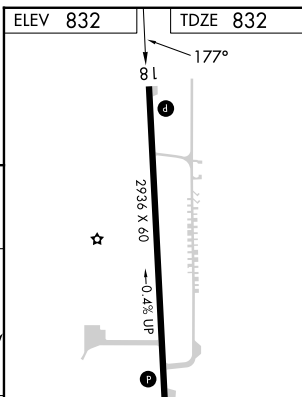

CATEGORY	A	B	C	D
LNAV MDA	1260-1	428 (500-1)		NA
CIRCLING	1400-1 568 (600-1)	1460-1 628 (700-1)		NA

MIRL Rwy 18-36
REIL Rwy 18 and 36