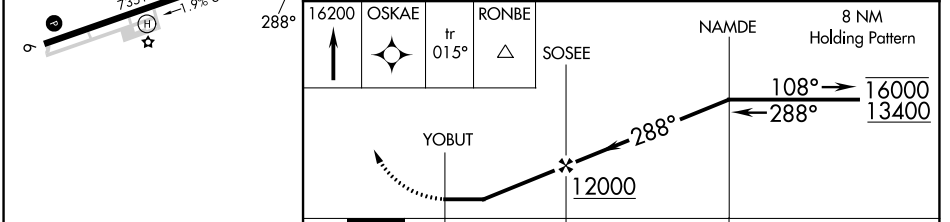

APP CRS 288°	Rwy Idg TDZE Apt Elev	N/A N/A 7523
------------------------	-----------------------------	---------------------------

RNAV (GPS)-A

SALIDA/HARRIETT ALEXANDER FLD (A.NK)

RNP APCH.	MISSED APPROACH: Climb to 16200 direct OSKAE and on track 015° to RONBE and hold, continue climb-in-hold to 16200.
<p>▼ Circling to Rwy 6 NA at night.</p> <p>▲ When local altimeter setting not received, procedure NA.</p>	

AWOS-3PT 133.85	DENVER CENTER 128.375 379.95	UNICOM 122.7 (CTAF)
---------------------------	--	-------------------------------

CATEGORY	A	B	C	D
<p>☑ CIRCLING</p>	9720-1¼ 2197 (2200-1¼)	9720-1½ 2197 (2200-1½)	NA	