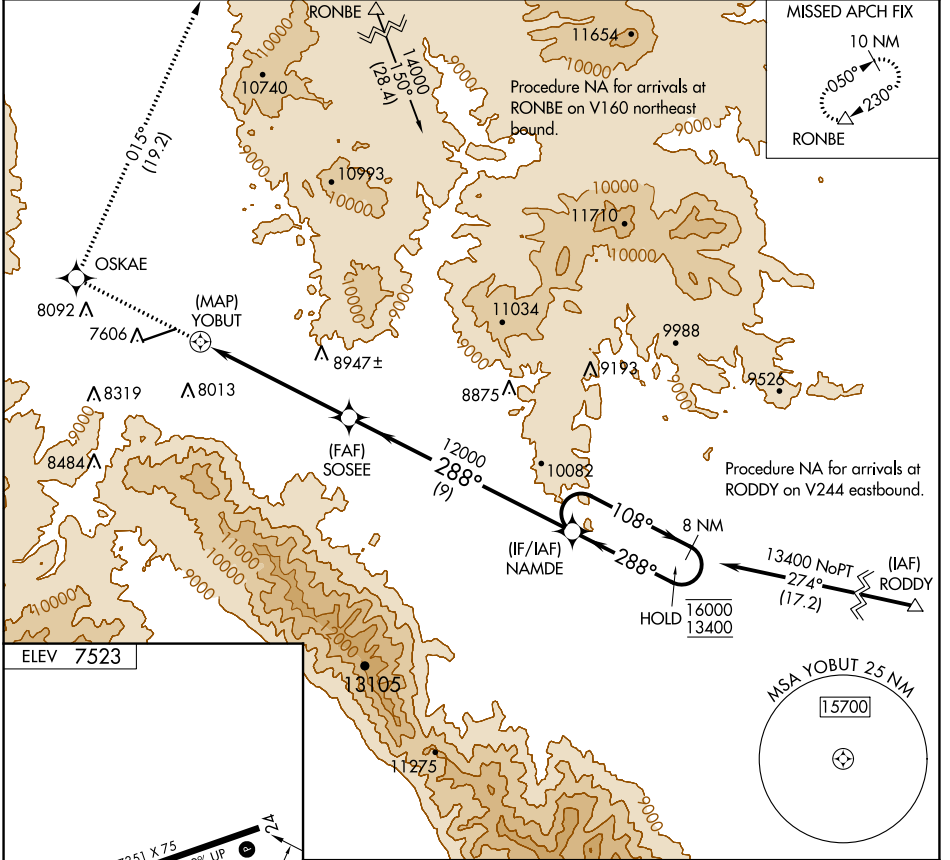

APP CRS 288°	Rwy Idg TDZE Apt Elev	N/A N/A 7523
------------------------	-----------------------------	---------------------------

RNAV (GPS)-A

SALIDA/HARRIETT ALEXANDER FLD (A.NK)

RNP APCH.	MISSED APPROACH: Climb to 16200 direct OSKAE and on track 015° to RONBE and hold, continue climb-in-hold to 16200.
<p>▼ Circling to Rwy 6 NA at night.</p> <p>▲ When local altimeter setting not received, procedure NA.</p>	

AWOS-3PT 133.85	DENVER CENTER 128.375 379.95	UNICOM 122.7 (CTAF)
---------------------------	--	-------------------------------

CATEGORY	A	B	C	D
<p>☑ CIRCLING</p>	9720-1¼ 2197 (2200-1¼)	9720-1½ 2197 (2200-1½)	NA	

SW-1, 26 DEC 2024 to 23 JAN 2025

SW-1, 26 DEC 2024 to 23 JAN 2025