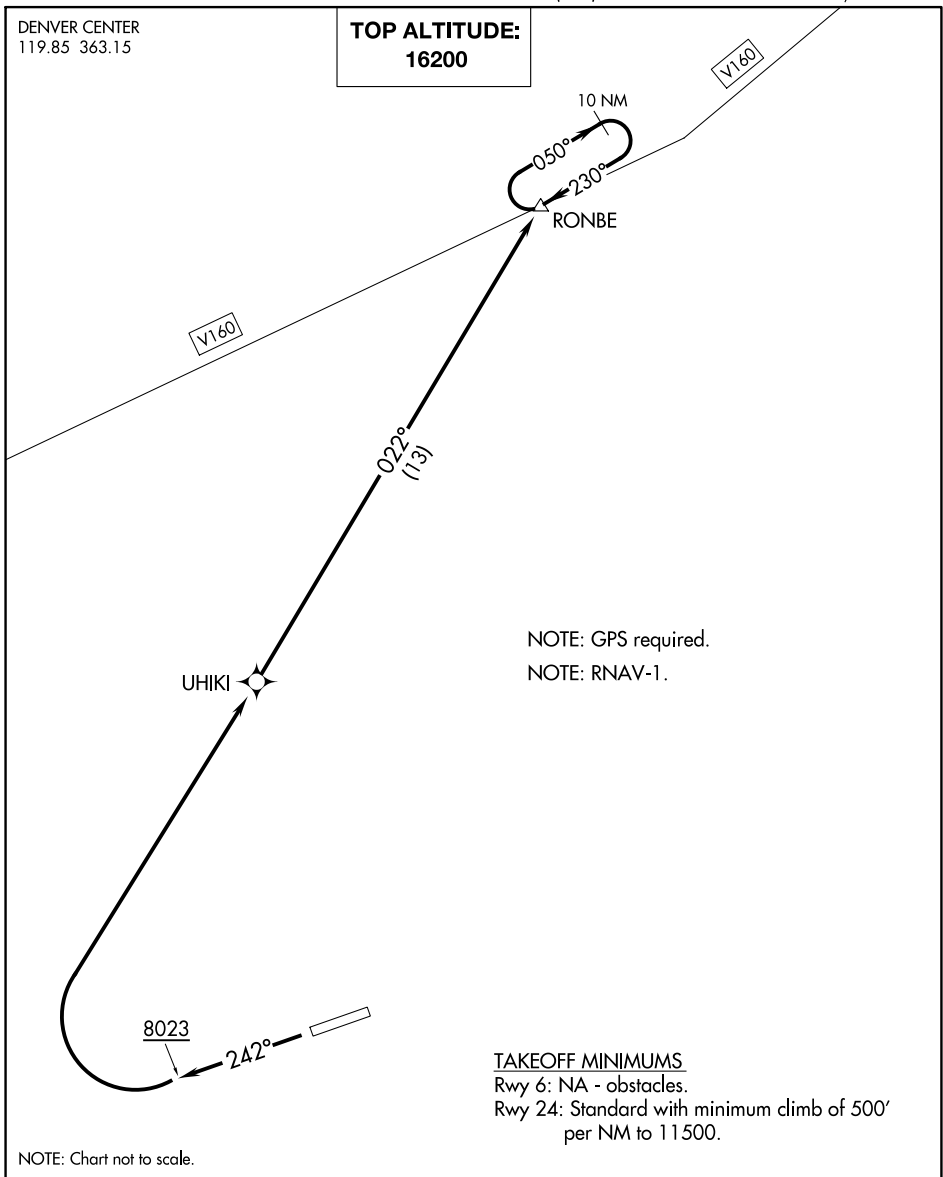

(RONBE2. RONBE) 22307

RONBE TWO DEPARTURE (RNAV)

SALIDA HARRIETT ALEXANDER FLD (ANK)

AL-10345 (FAA)

SALIDA, COLORADO

DENVER CENTER
119.85 363.15

**TOP ALTITUDE:
16200**

NOTE: GPS required.

NOTE: RNAV-1.

TAKEOFF MINIMUMS

Rwy 6: NA - obstacles.

Rwy 24: Standard with minimum climb of 500' per NM to 11500.

NOTE: Chart not to scale.

DEPARTURE ROUTE DESCRIPTION

TAKEOFF RUNWAY 24: Climb on heading 242° to 8023 then climbing right turn direct UHIKI, then on depicted route to RONBE, maintain 16200 or assigned altitude, aircraft southwest bound on V160 continue climb in RONBE holding pattern to MEA before proceeding enroute.

RONBE TWO DEPARTURE (RNAV)

(RONBE2. RONBE) 15AUG19

SALIDA, COLORADO

SALIDA HARRIETT ALEXANDER FLD (ANK)

SW-1, 26 DEC 2024 to 23 JAN 2025

SW-1, 26 DEC 2024 to 23 JAN 2025