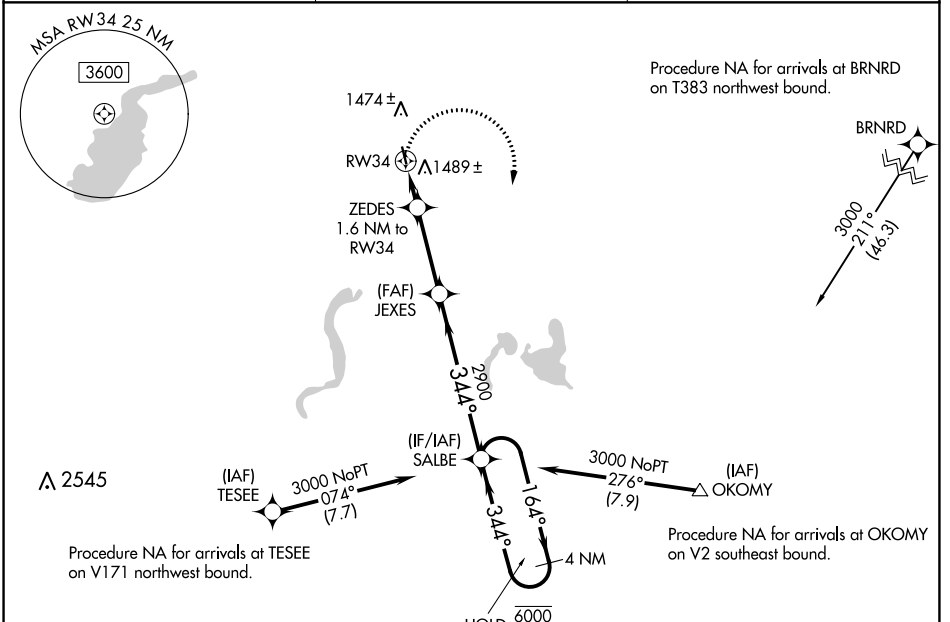

APP CRS 344°	Rwy Idg TDZE Apt Elev	3501 1330 1332
------------------------	-----------------------------	---

RNAV (GPS) RWY 34

TODD FLD (14Y)

RNP APCH. Circling Rwy 16 NA at night.		MISSED APPROACH: Climbing right turn to 3000 direct SALBE and hold.
AWOS-3 118.65	MINNEAPOLIS CENTER 126.1 269.2	CTAF 122.9

3000	SALBE	VGSI and descent angles not coincident (VGSI Angle 3.00/TCH 22).		
CATEGORY	A	B	C	D
LNAV MDA	1740-1	410 (500-1)	1740-1½ 410 (500-1½)	NA
CIRCLING	1840-1	508 (600-1)	1880-1½ 548 (600-1½)	NA

NC-1, 26 DEC 2024 to 23 JAN 2025

NC-1, 26 DEC 2024 to 23 JAN 2025