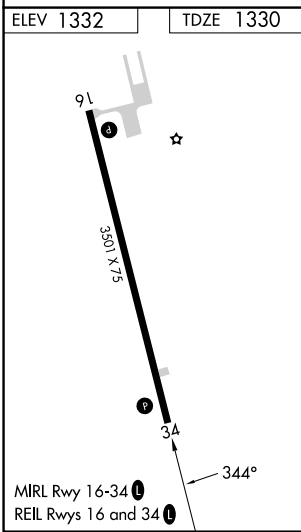

APP CRS 344°	Rwy Idg TDZE Apt Elev	3501 1330 1332
------------------------	-----------------------------	---

RNAV (GPS) RWY 34

TODD FLD (14Y)

RNP APCH. Circling Rwy 16 NA at night.		MISSED APPROACH: Climbing right turn to 3000 direct SALBE and hold.
AWOS-3 118.65	MINNEAPOLIS CENTER 126.1 269.2	CTAF 122.9

3000	SALBE	VGSI and descent angles not coincident (VGSI Angle 3.00/TCH 22).		
CATEGORY	A	B	C	D
LNAV MDA	1740-1	410 (500-1)	1740-1½ 410 (500-1½)	NA
CIRCLING	1840-1	508 (600-1)	1880-1½ 548 (600-1½)	NA

NC-1, 26 DEC 2024 to 23 JAN 2025