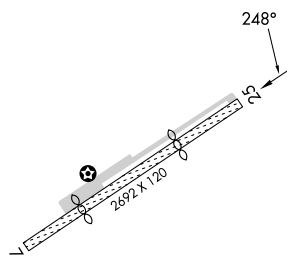

CATEGORY	A	B	C	D
LNAV MDA	1320-1 773 (800-1)	1320-1¼ 773 (800-1¼)	NA	
CIRCLING	1440-1¼ 890 (900-1¼)	1580-1½ 1030 (1100-1½)	NA