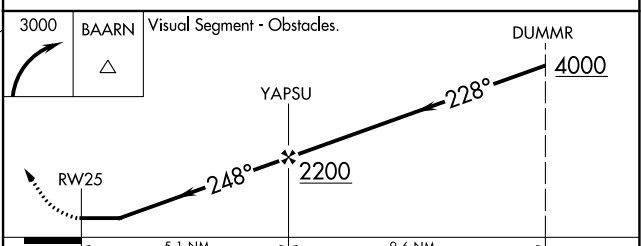

CATEGORY	A	B	C	D
LNAV MDA	1320-1 773 (800-1)	1320-1¼ 773 (800-1¼)	NA	
CIRCLING	1440-1¼ 890 (900-1¼)	1580-1½ 1030 (1100-1½)	NA