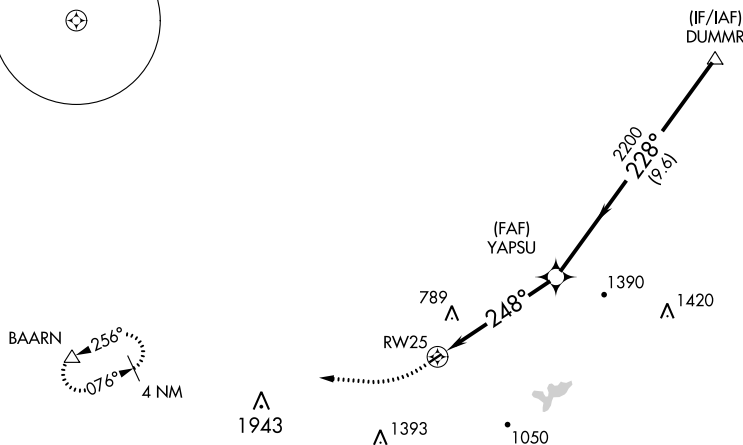

APP CRS 248°	Rwy Idg 1899
	TDZE 547
	Apt Elev 550

RNAV (GPS) RWY 25

KELLER BROTHERS (Ø8N)

RNP APCH.

⚠ Procedure NA at night. Rwy 7 helicopter visibility reduction below 1 SM NA.
⚠ NA Use Lancaster altimeter setting; when not received, use Reading altimeter setting and increase all MDA 40 feet.

MISSED APPROACH: Climbing right turn to 3000 direct BAARN and hold.

LNS ASOS 125.675	HARRISBURG APP CON 126.45 281.525	CTAF 122.9	121.9 0
----------------------------	---	----------------------	----------------

Procedure NA for arrivals at DUMMR on V93 northeast bound, V162 eastbound and V276 southeast bound.

NE-4, 26 DEC 2024 to 23 JAN 2025

NE-4, 26 DEC 2024 to 23 JAN 2025

ELEV 550	TDZE 547
----------	----------

CATEGORY	A	B	C	D
LNAV MDA	1320-1 773 (800-1)	1320-1¼ 773 (800-1¼)	NA	
CIRCLING	1440-1¼ 890 (900-1¼)	1580-1½ 1030 (1100-1½)	NA	