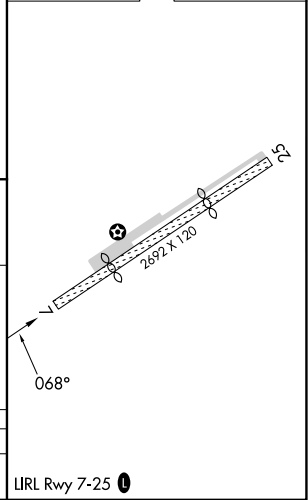

APP CRS	Rwy Idg	1991
068°	TDZE	547
	Apt Elev	550

RNAV (GPS) RWY 7

KELLER BROTHERS (Ø8N)

RNP APCH.

▼ Procedure NA at night. Rwy 7 helicopter visibility reduction below 1 SM NA. Use Lancaster altimeter setting; when not received, use Reading altimeter setting and increase all MDA 40 feet.

▲ NA

MISSED APPROACH: Climbing left turn to 3000 direct BAARN and hold.

LNS ASOS 125.675	HARRISBURG APP CON 126.45 281.525	CTAF 122.9	121.9 0
----------------------------	---	----------------------	----------------

NE-4, 26 DEC 2024 to 23 JAN 2025

NE-4, 26 DEC 2024 to 23 JAN 2025

ELEV	550	TDZE	547
------	------------	------	------------

CATEGORY	A	B	C	D
LNAV MDA	1640-1¼ 1093 (1100-1¼)	1640-1½ 1093 (1100-1½)	NA	