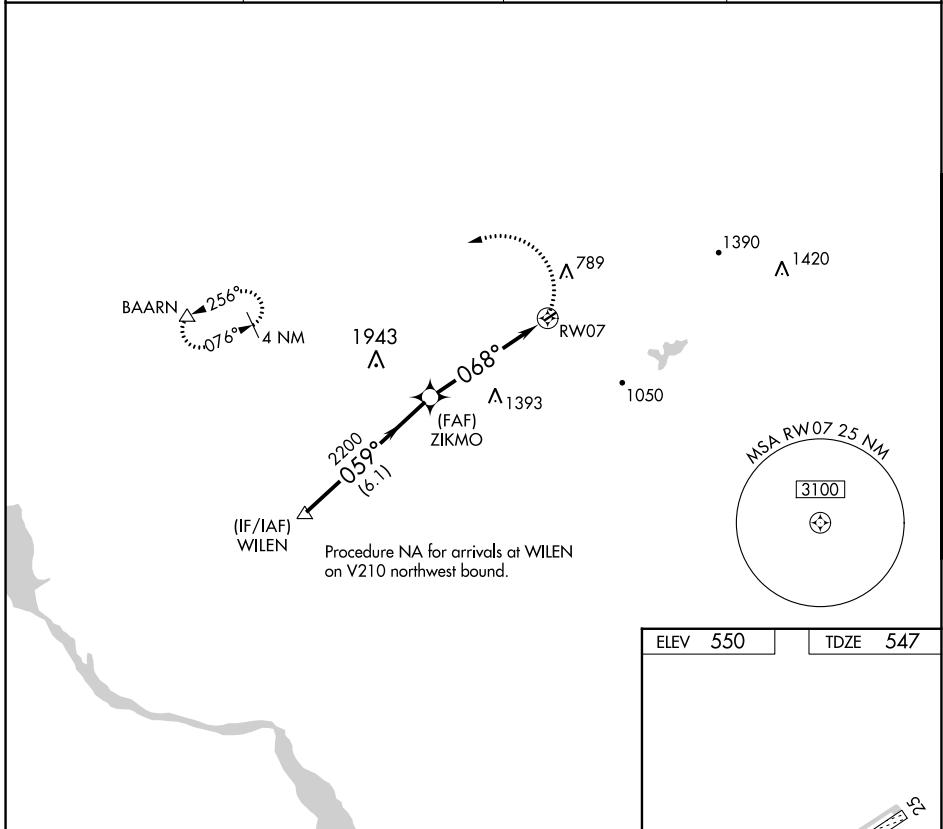

APP CRS	Rwy Idg	1991
068°	TDZE	547
	Apt Elev	550

RNAV (GPS) RWY 7

KELLER BROTHERS (Ø8N)

RNP APCH.

▼ Procedure NA at night. Rwy 7 helicopter visibility reduction below 1 SM NA. Use Lancaster altimeter setting; when not received, use Reading altimeter setting and increase all MDA 40 feet.

▲ NA

MISSED APPROACH: Climbing left turn to 3000 direct BAARN and hold.

LNS ASOS 125.675	HARRISBURG APP CON 126.45 281.525	CTAF 122.9	121.9 0
----------------------------	---	----------------------	----------------

NE-4, 26 DEC 2024 to 23 JAN 2025

NE-4, 26 DEC 2024 to 23 JAN 2025

ELEV	550	TDZE	547
------	------------	------	------------

CATEGORY	A	B	C	D
LNAV MDA	1640-1¼ 1093 (1100-1¼)	1640-1½ 1093 (1100-1½)	NA	