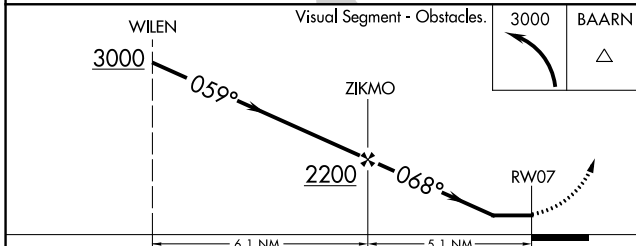

CATEGORY	A	B	C	D
LNAV MDA	1640-1¼ 1093 (1100-1¼)	1640-1½ 1093 (1100-1½)	NA