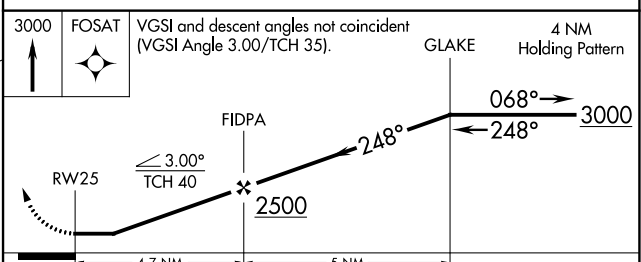

MISSED APPROACH: Climb to 3000 direct FOSAT and hold.

VOLK APP CON ★ 135.25 244.875	VOLK CTAF 127.5	CTAF 122.9
---	---------------------------	----------------------

EC-3, 26 DEC 2024 to 23 JAN 2025

EC-3, 26 DEC 2024 to 23 JAN 2025

ELEV 966	TDZE 966
----------	----------

CATEGORY	A	B	C	D
LP MDA	1440-1	474 (500-1)	1440-1 ³ / ₈ 474 (500-1 ³ / ₈)	NA
LNAV MDA	1480-1	514 (600-1)	1480-1 ³ / ₈ 514 (600-1 ³ / ₈)	NA
CIRCLING	1540-1 574 (600-1)	1560-1 594 (600-1)	1660-2 694 (700-2)	NA