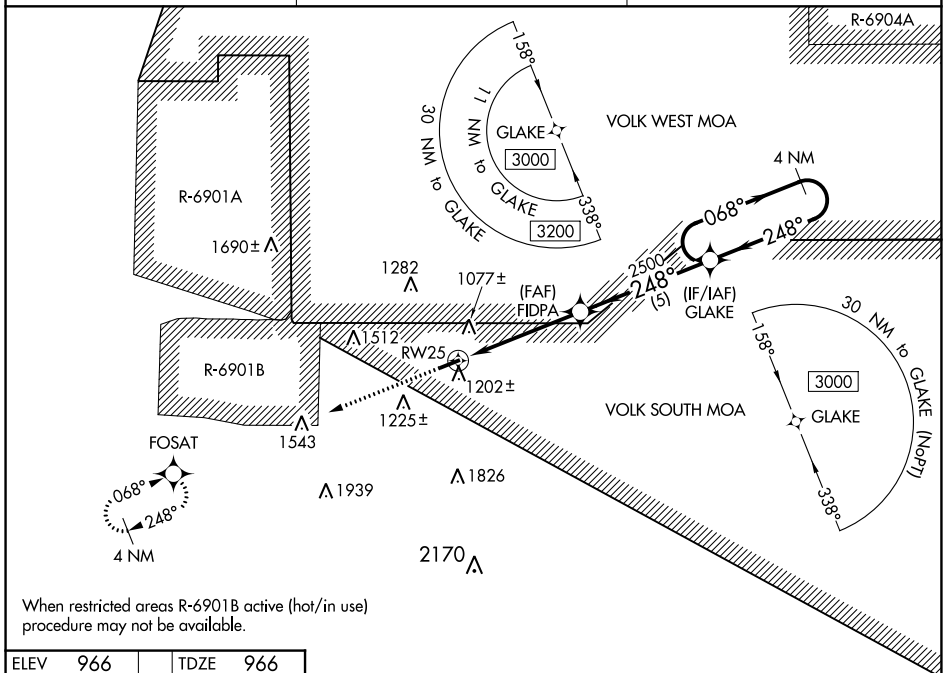

WAAS CH 56637 W25A	APP CRS 248°	Rwy Idg TDZE Apt Elev	3900 966 966
--	------------------------	-----------------------------	---

RNAV (GPS) RWY 25

BLOYER FLD (Y72)

RNP APCH - GPS.

Obtain local altimeter setting on CTAF, when not received, use CMY altimeter setting and increase all MDAs 20 feet. Rwy 7 helicopter visibility reduction below 1 SM NA. Procedure NA at night.

MISSED APPROACH: Climb to 3000 direct FOSAT and hold.

VOLK APP CON ★ 135.25 244.875	VOLK CTAF 127.5	CTAF 122.9
---	---------------------------	----------------------

EC-3, 26 DEC 2024 to 23 JAN 2025

EC-3, 26 DEC 2024 to 23 JAN 2025

ELEV 966	TDZE 966
----------	----------

CATEGORY	A	B	C	D
LP MDA	1440-1	474 (500-1)	1440-1 ³ / ₈ 474 (500-1 ³ / ₈)	NA
LNAV MDA	1480-1	514 (600-1)	1480-1 ³ / ₈ 514 (600-1 ³ / ₈)	NA
CIRCLING	1540-1 574 (600-1)	1560-1 594 (600-1)	1660-2 694 (700-2)	NA