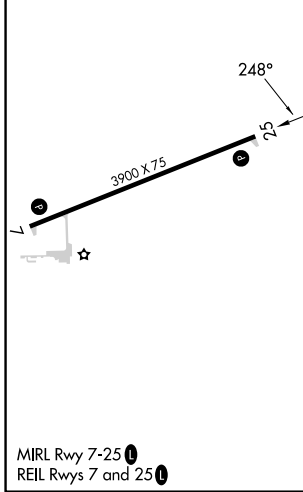

MISSED APPROACH: Climb to 3000 direct FOSAT and hold.

VOLK APP CON ★ 135.25 244.875	VOLK CTAF 127.5	CTAF 122.9
---	---------------------------	----------------------

EC-3, 26 DEC 2024 to 23 JAN 2025

EC-3, 26 DEC 2024 to 23 JAN 2025

ELEV 966	TDZE 966
----------	----------

CATEGORY	A	B	C	D
LP MDA	1440-1	474 (500-1)	1440-1 ³ / ₈ 474 (500-1 ³ / ₈)	NA
LNAV MDA	1480-1	514 (600-1)	1480-1 ³ / ₈ 514 (600-1 ³ / ₈)	NA
CIRCLING	1540-1 574 (600-1)	1560-1 594 (600-1)	1660-2 694 (700-2)	NA