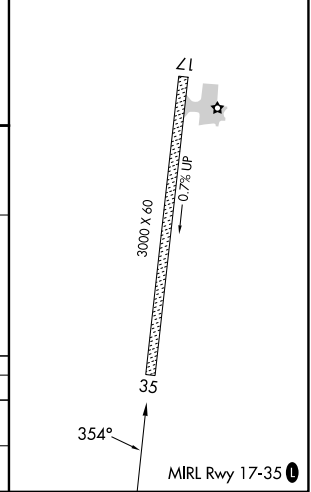

RNAV (GPS) RWY 35

KASIGLUK (Z09) (PFKA)

APP CRS 354°	Rwy Idg 3000
	TDZE 48
	Apt Elev 48

NA DME/DME RNP-0.3 NA. Use Nunapitchuk altimeter setting, when not received, use Bethel altimeter setting.

MISSED APPROACH: Climb to 2500 direct ZEREL and hold.

16A/PPIT AWOS-3P 121.55	BET/PABE ASOS 135.45	ANCHORAGE CENTER 125.2 372.0	CTAF 122.9
-----------------------------------	--------------------------------	--	----------------------

ELEV 48	TDZE 48
----------------	----------------