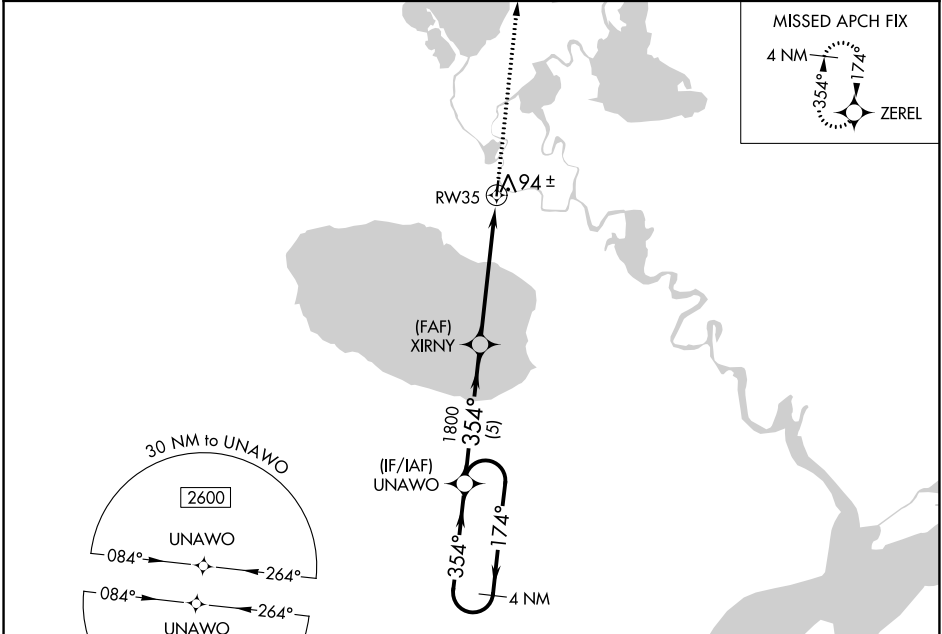

RNAV (GPS) RWY 35

KASIGLUK (Z09) (PFKA)

APP CRS 354°	Rwy Idg 3000
	TDZE 48
	Apt Elev 48

NA DME/DME RNP-0.3 NA. Use Nunapitchuk altimeter setting, when not received, use Bethel altimeter setting.

MISSED APPROACH: Climb to 2500 direct ZEREL and hold.

16A/PPIT AWOS-3P 121.55	BET/PABE ASOS 135.45	ANCHORAGE CENTER 125.2 372.0	CTAF 122.9
-----------------------------------	--------------------------------	--	----------------------

ELEV 48	TDZE 48
----------------	----------------

CATEGORY	A	B	C	D
LNAV MDA	680-1	632 (700-1)		NA
CIRCLING	720-1	672 (700-1)		NA

AK, 26 DEC 2024 to 20 FEB 2025

AK, 26 DEC 2024 to 20 FEB 2025