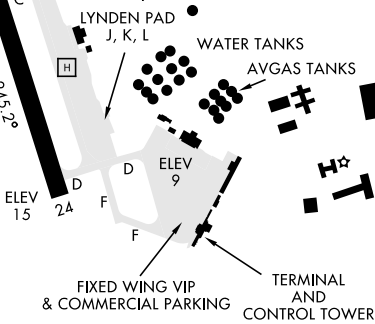

23334

AIRPORT DIAGRAM

BUCHOLZ AAF (PKWA)
KWAJALEIN USAKA, MARSHALL I

[USA]

TOWER ★
126.2 360.2
GND CON
121.9

JANUARY 2017
ANNUAL RATE OF CHANGE
0.0°

08°43'N

△ 271

N 177° 80

167°43'E

ELEV 15

RWY 6-24
PCN 43 F/A/W/T

FIELD
ELEV 16

167°44'E

PAC, 26 DEC 2024 to 20 FEB 2025

PAC, 26 DEC 2024 to 20 FEB 2025

AIRPORT DIAGRAM

KWAJALEIN USAKA, MARSHALL I
BUCHOLZ AAF (PKWA)