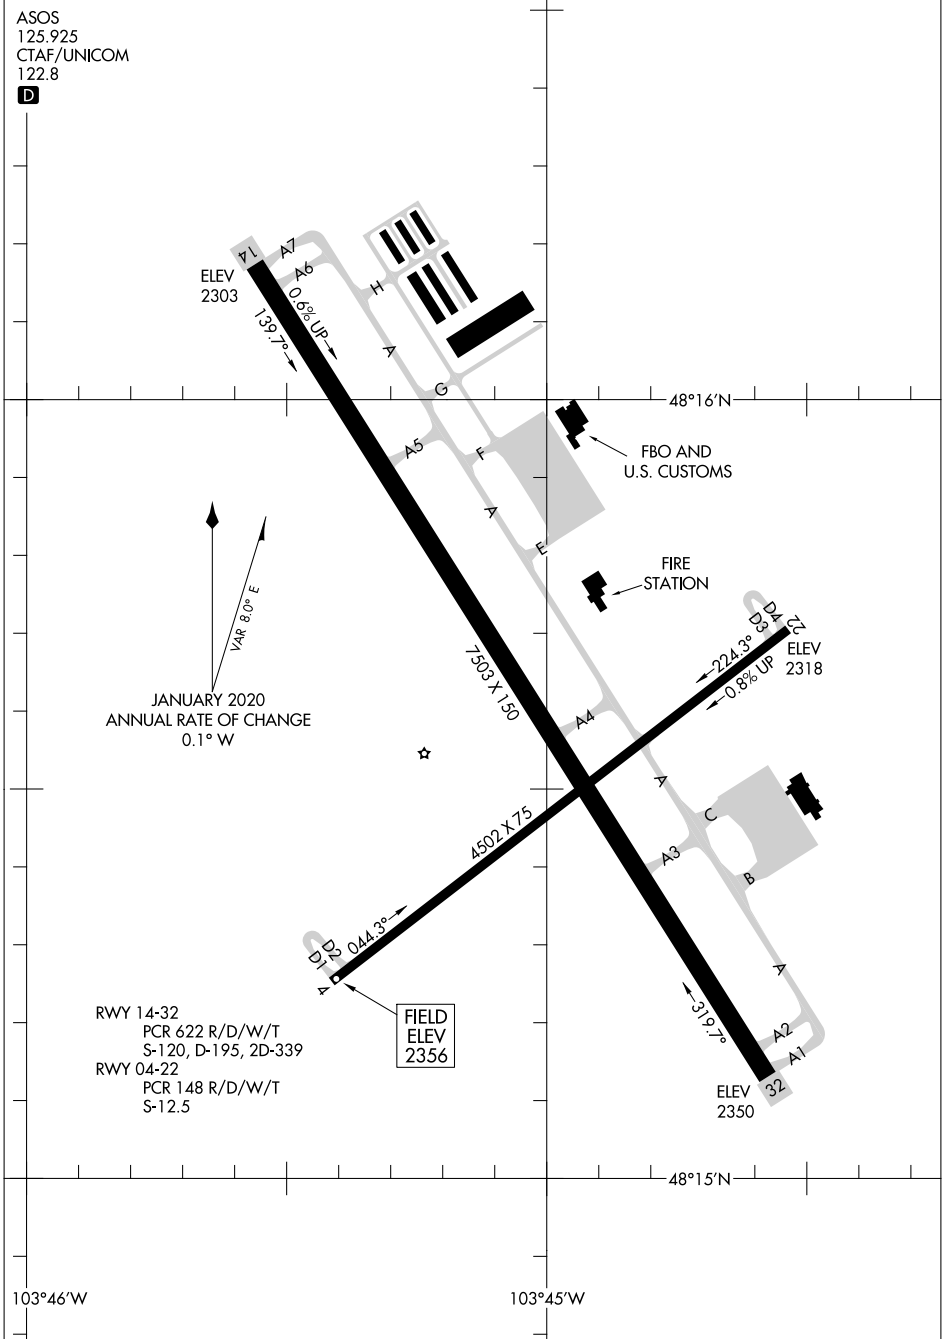

22363

AIRPORT DIAGRAM

AL-11234 (FAA)

WILLISTON BASIN INTL (XWA)
WILLISTON, NORTH DAKOTA

ASOS
125.925
CTAF/UNICOM
122.8

NC-1, 26 DEC 2024 to 23 JAN 2025

NC-1, 26 DEC 2024 to 23 JAN 2025

AIRPORT DIAGRAM
22363

WILLISTON, NORTH DAKOTA
WILLISTON BASIN INTL (XWA)