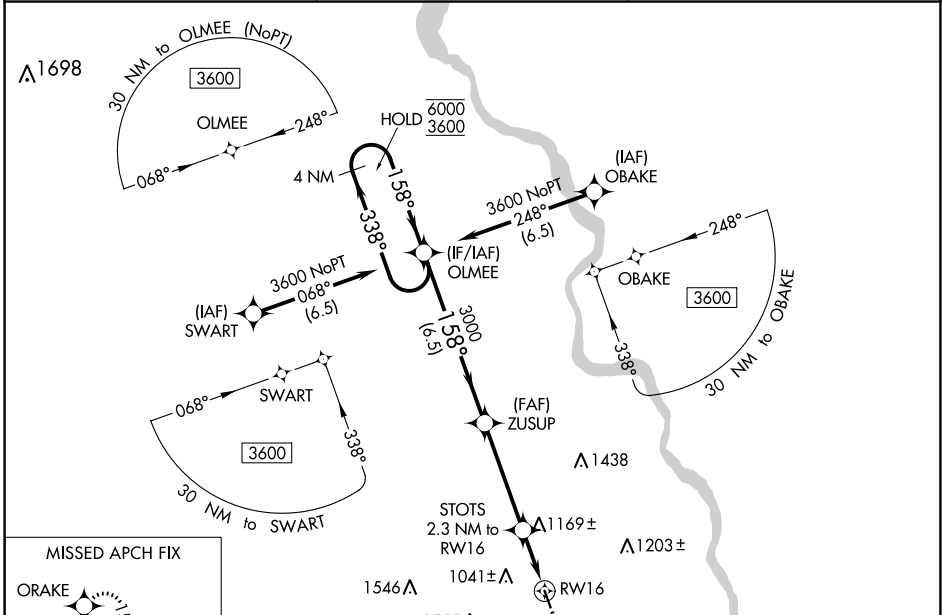

WAAS CH 49142 W16A	APP CRS 158°	Rwy Idg 3750 TDZE 924 Apt Elev 924
--	------------------------	---

RNAV (GPS) RWY 16

FARINGTON FLD (K01)

RNP APCH.	<p>▼ Circling NA for Cat C west of Rwy 16-34. ▲ NA Baro-VNAV NA. Use Brenner Fld altimeter setting.</p>	MISSED APPROACH: Climb to 3600 direct ORAKE and hold, continue climb-in-hold to 3600.
-----------	---	---

FNB ASOS 119.275	MINNEAPOLIS CENTER 128.75 346.3	CTAF 122.9
----------------------------	---	----------------------

CATEGORY	A	B	C	D
LPV DA	1180-1 256 (300-1)			NA
LNAV/VNAV DA	1230-1 306 (400-1)			NA
LNAV MDA	1480-1	556 (600-1)	1480-1 $\frac{1}{8}$ 556 (600-1 $\frac{1}{8}$)	NA
CIRCLING	1480-1	556 (600-1)	1540-1 $\frac{3}{4}$ 616 (700-1 $\frac{3}{4}$)	NA

NC-2, 26 DEC 2024 to 23 JAN 2025

NC-2, 26 DEC 2024 to 23 JAN 2025