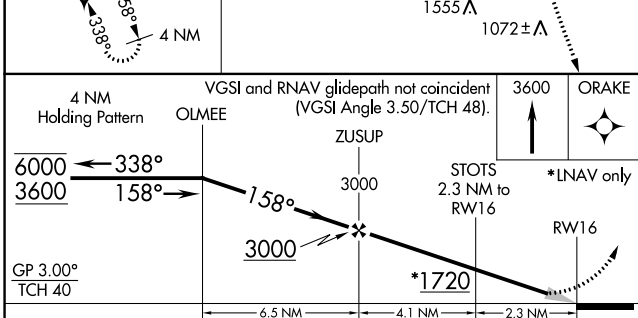

WAAS CH 49142 W16A	APP CRS 158°	Rwy Idg 3750 TDZE 924 Apt Elev 924
--	------------------------	---

RNAV (GPS) RWY 16

FARINGTON FLD (K01)

RNP APCH.	<p>▼ Circling NA for Cat C west of Rwy 16-34. ▲ NA Baro-VNAV NA. Use Brenner Fld altimeter setting.</p>	MISSED APPROACH: Climb to 3600 direct ORAKE and hold, continue climb-in-hold to 3600.
-----------	---	---

FNB ASOS 119.275	MINNEAPOLIS CENTER 128.75 346.3	CTAF 122.9
----------------------------	---	----------------------

CATEGORY	A	B	C	D
LPV DA	1180-1 256 (300-1)			NA
LNAV/VNAV DA	1230-1 306 (400-1)			NA
LNAV MDA	1480-1	556 (600-1)	1480-1 $\frac{1}{8}$ 556 (600-1 $\frac{1}{8}$)	NA
CIRCLING	1480-1	556 (600-1)	1540-1 $\frac{3}{4}$ 616 (700-1 $\frac{3}{4}$)	NA