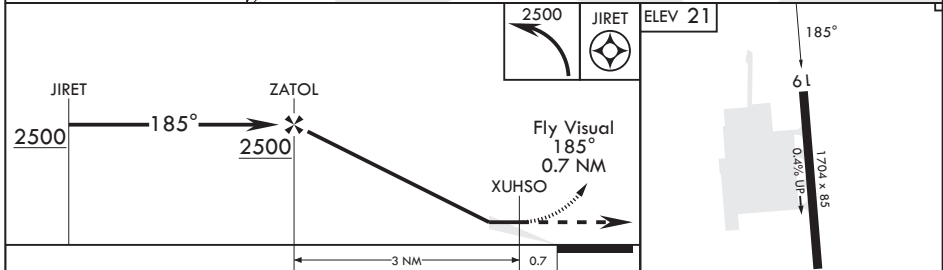

EDGEWOOD, MARYLAND

COPTER RNAV (GPS) 185

AL-11589 (USA)

WEIDE AHP (ABERDEEN PROVING GROUND) (KEDG)

APCH CRS 185°	Rwy Idg TDZE Arprt Elev	1704 N/A 21
-------------------------	-------------------------------	--

RNP APCH - GPS	MISSED APPROACH: Climbing left turn to 2500 direct JIRET and hold.
----------------	--

NA	
----	--

AWOS-AV 126.2 (CTAF)	POTOMAC APP CON/DEP CON 125.525 291.625
--------------------------------	---

CATEGORY	COPTER			ELEV 21
LNAV MDA	720-1	699	(700-1)	MIRL all Rwys

EDGEWOOD, MARYLAND

39°24'N - 76°17'W

WEIDE AHP (ABERDEEN PROVING GROUND) (KEDG)

Amdt 1 23FEB23
TERPS

COPTER RNAV (GPS) 185

NE-3, 26 DEC 2024 to 23 JAN 2025