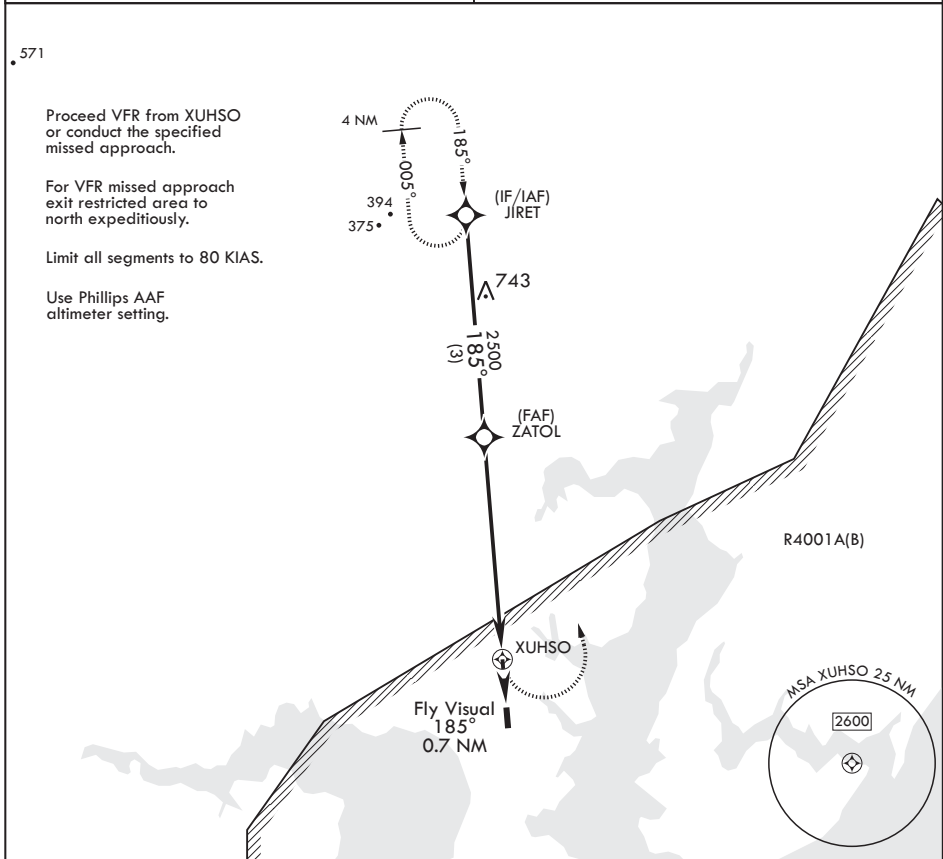

EDGEWOOD, MARYLAND

COPTER RNAV (GPS) 185

AL-11589 (USA)

WEIDE AHP (ABERDEEN PROVING GROUND) (KEDG)

APCH CRS 185°	Rwy Idg TDZE Arprt Elev	1704 N/A 21
-------------------------	-------------------------------	--

RNP APCH - GPS	MISSED APPROACH: Climbing left turn to 2500 direct JIRET and hold.
----------------	--

NA	
----	--

AWOS-AV 126.2 (CTAF)	POTOMAC APP CON/DEP CON 125.525 291.625
--------------------------------	---

CATEGORY	COPTER			ELEV 21
LNAV MDA	720-1	699	(700-1)	MIRL all Rwys

EDGEWOOD, MARYLAND

39°24'N - 76°17'W

WEIDE AHP (ABERDEEN PROVING GROUND) (KEDG)

Amdt 1 23FEB23
TERPS

COPTER RNAV (GPS) 185

NE-3, 26 DEC 2024 to 23 JAN 2025

NE-3, 26 DEC 2024 to 23 JAN 2025