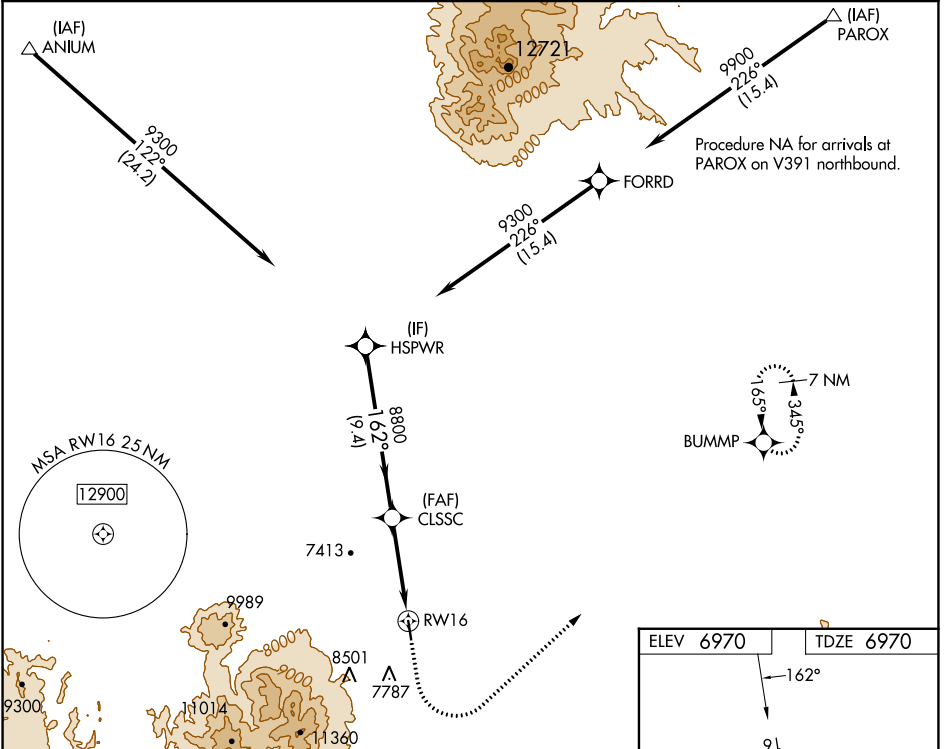

WAAS CH 86246 W16A	APP CRS 162°	Rwy ldg TDZE Apt Elev	5998 6970 6970
--	------------------------	-----------------------------	---

RNAV (GPS) RWY 16

MONTICELLO (U64)

RNP APCH - GPS.	MISSED APPROACH: Climb to 7700 then climbing left turn to 9300 direct BUMMP and hold.
▼ For uncompensated Baro-VNAV systems, LNAV/VNAV NA below -28°C or above 54°C.	

AWOS-3PT 121.025	DENVER CENTER 127.55 256.875	UNICOM 122.8 (CTAF)
----------------------------	--	-------------------------------

CATEGORY	A	B	C	D
LPV DA	7170-1	200 (200-1)		NA
LNAV/VNAV DA	7407-1¼	437 (500-1¼)		NA
LNAV MDA	7660-1	690 (700-1)		NA

SW-4, 26 DEC 2024 to 23 JAN 2025

SW-4, 26 DEC 2024 to 23 JAN 2025