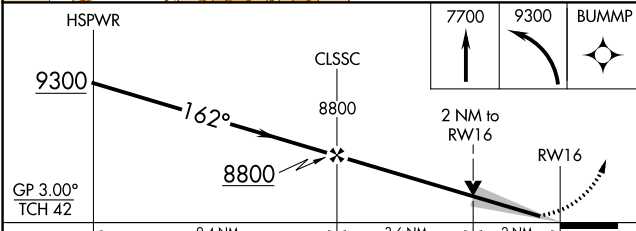

WAAS CH 86246 W16A	APP CRS 162°	Rwy ldg TDZE Apt Elev	5998 6970 6970
--	------------------------	-----------------------------	---

RNAV (GPS) RWY 16

MONTICELLO (U64)

RNP APCH - GPS.	MISSED APPROACH: Climb to 7700 then climbing left turn to 9300 direct BUMMP and hold.
▼ For uncompensated Baro-VNAV systems, LNAV/VNAV NA below -28°C or above 54°C.	

AWOS-3PT 121.025	DENVER CENTER 127.55 256.875	UNICOM 122.8 (CTAF)
----------------------------	--	-------------------------------

CATEGORY	A	B	C	D
LPV DA	7170-1	200 (200-1)		NA
LNAV/VNAV DA	7407-1¼	437 (500-1¼)		NA
LNAV MDA	7660-1	690 (700-1)		NA