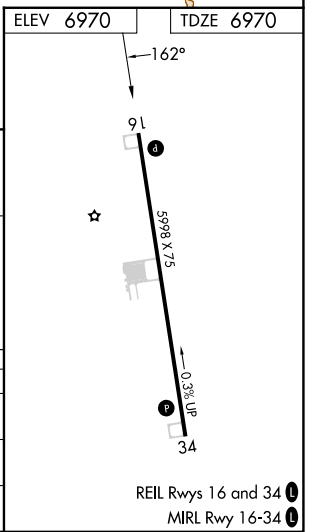

WAAS CH 86246 W16A	APP CRS 162°	Rwy ldg TDZE Apt Elev	5998 6970 6970

RNAV (GPS) RWY 16

MONTICELLO (U64)

RNP APCH - GPS.	MISSED APPROACH: Climb to 7700 then climbing left turn to 9300 direct BUMMP and hold.
▼ For uncompensated Baro-VNAV systems, LNAV/VNAV NA below -28°C or above 54°C.	

AWOS-3PT 121.025	DENVER CENTER 127.55 256.875	UNICOM 122.8 (CTAF)

CATEGORY	A	B	C	D
LPV DA	7170-1	200 (200-1)		NA
LNAV/VNAV DA	7407-1¼	437 (500-1¼)		NA
LNAV MDA	7660-1	690 (700-1)		NA

SW-4, 26 DEC 2024 to 23 JAN 2025

SW-4, 26 DEC 2024 to 23 JAN 2025