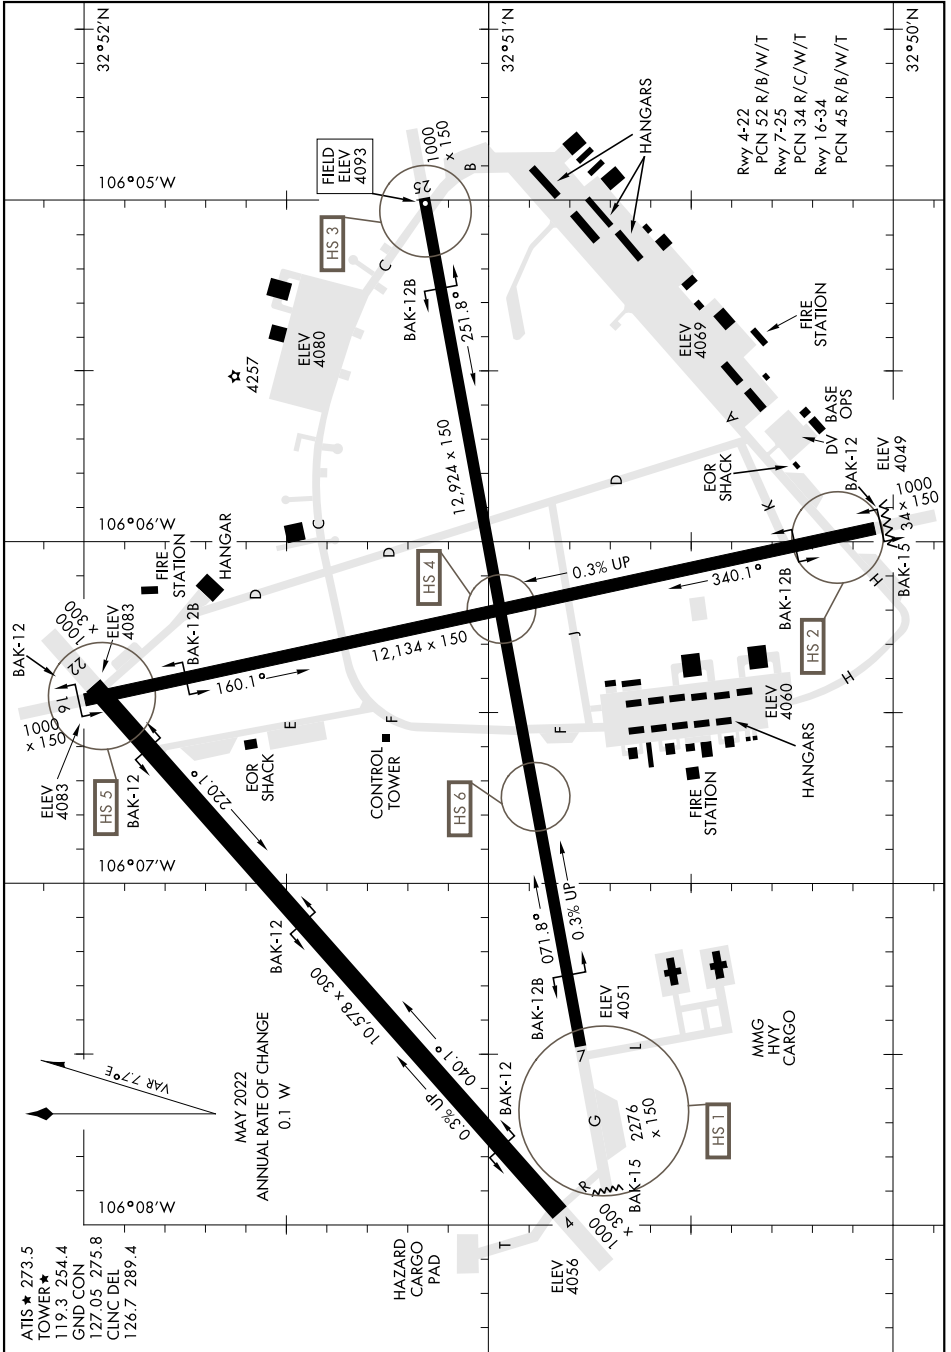

AIRPORT DIAGRAM

AL-7 [USAF]

HOLLOMAN AFB (KHMN)

ALAMOGORDO, NEW MEXICO

SW-1, 23 JAN 2025 to 20 FEB 2025

SW-1, 23 JAN 2025 to 20 FEB 2025

AIRPORT DIAGRAM

ALAMOGORDO, NEW MEXICO

HOLLOMAN AFB (KHMN)

- ATIS ★ 273.5
- TOWER ★ 119.3 254.4
- GND CON 127.05 275.8
- CLNC DEL 126.7 289.4

MAY 2022
ANNUAL RATE OF CHANGE
0.1 W