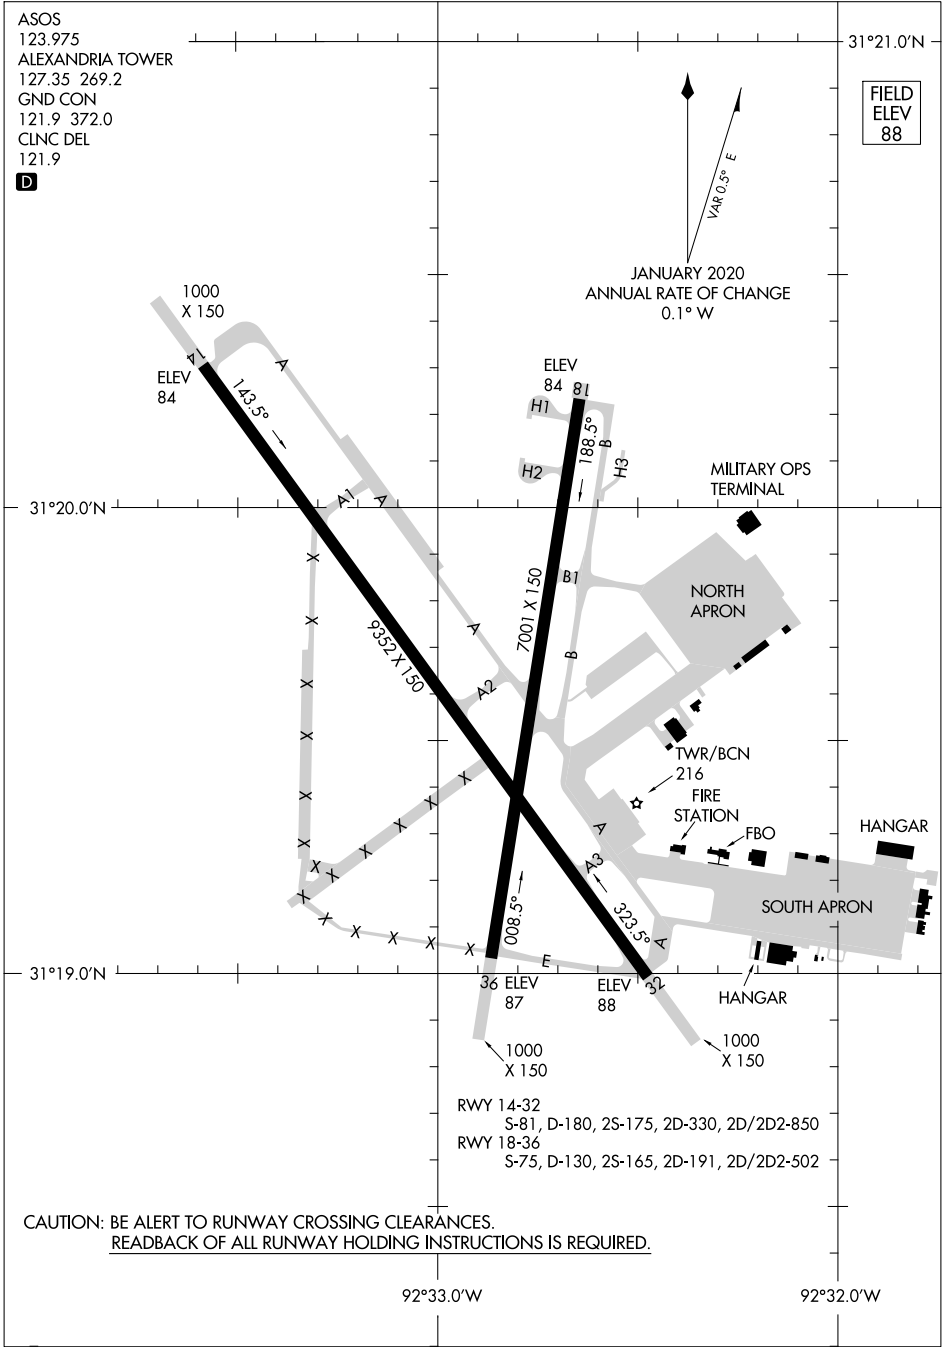

21280

AIRPORT DIAGRAM

AL-13 (FAA)

ALEXANDRIA INTL (AEX)
ALEXANDRIA, LOUISIANA

ASOS
123.975
ALEXANDRIA TOWER
127.35 269.2
GND CON
121.9 372.0
CLNC DEL
121.9

FIELD
ELEV
88

D

VAR 0.5° E
JANUARY 2020
ANNUAL RATE OF CHANGE
0.1° W

SC-4, 23 JAN 2025 to 20 FEB 2025

SC-4, 23 JAN 2025 to 20 FEB 2025

CAUTION: BE ALERT TO RUNWAY CROSSING CLEARANCES.
READBACK OF ALL RUNWAY HOLDING INSTRUCTIONS IS REQUIRED.

92°33.0'W

92°32.0'W

AIRPORT DIAGRAM

21280

ALEXANDRIA, LOUISIANA
ALEXANDRIA INTL (AEX)