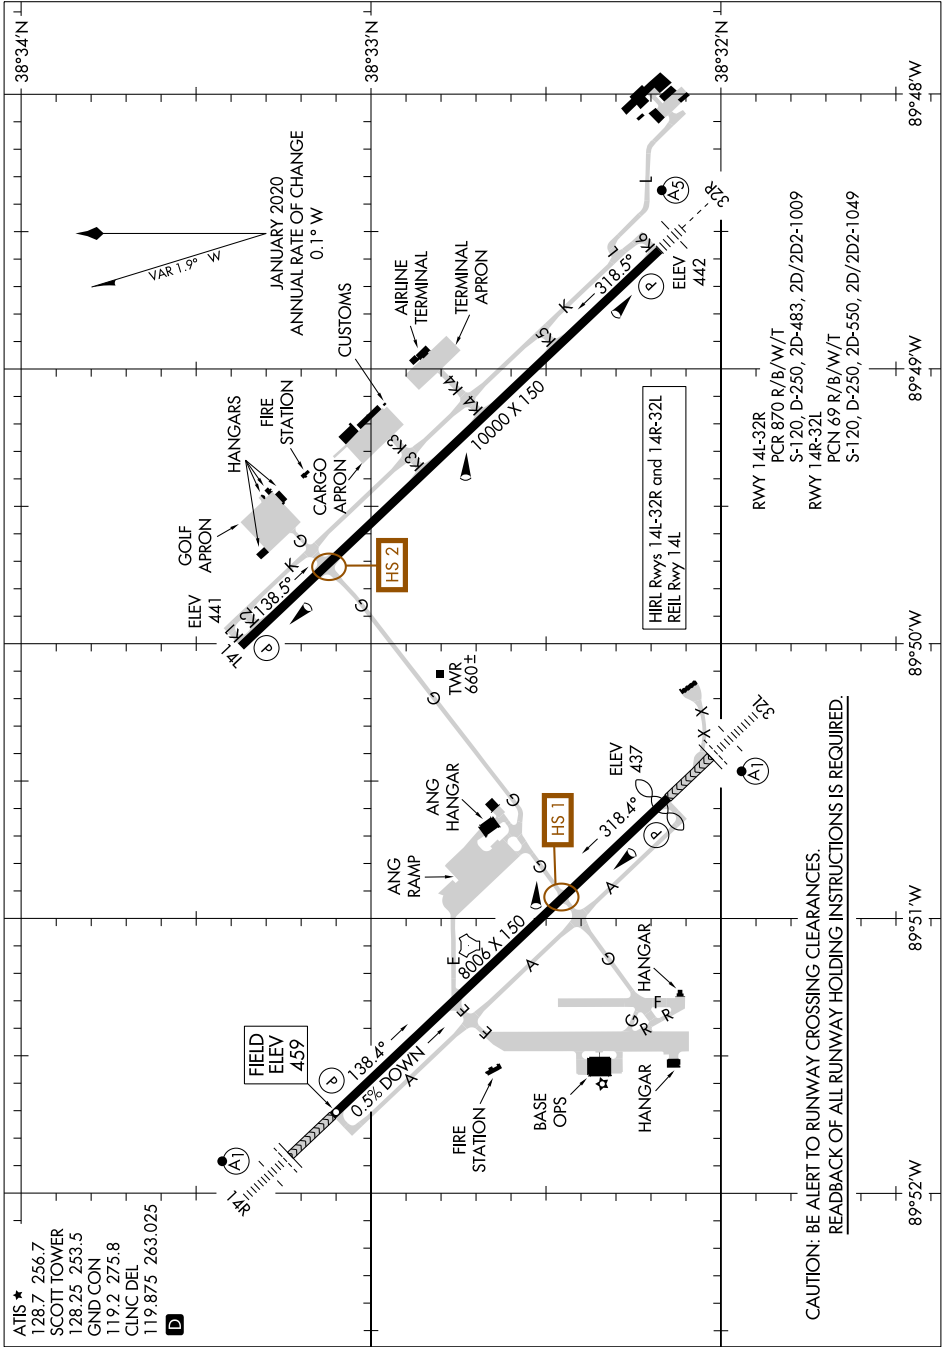

# AIRPORT DIAGRAM

AL-46 (FAA)

SCOTT AFB/MIDAMERICA ST LOUIS (BLV)  
BELLEVILLE, ILLINOIS

EC-3, 23 JAN 2025 to 20 FEB 2025

CAUTION: BE ALERT TO RUNWAY CROSSING CLEARANCES.  
READBACK OF ALL RUNWAY HOLDING INSTRUCTIONS IS REQUIRED.

# AIRPORT DIAGRAM

BELLEVILLE, ILLINOIS  
SCOTT AFB/MIDAMERICA ST LOUIS (BLV)

EC-3, 23 JAN 2025 to 20 FEB 2025