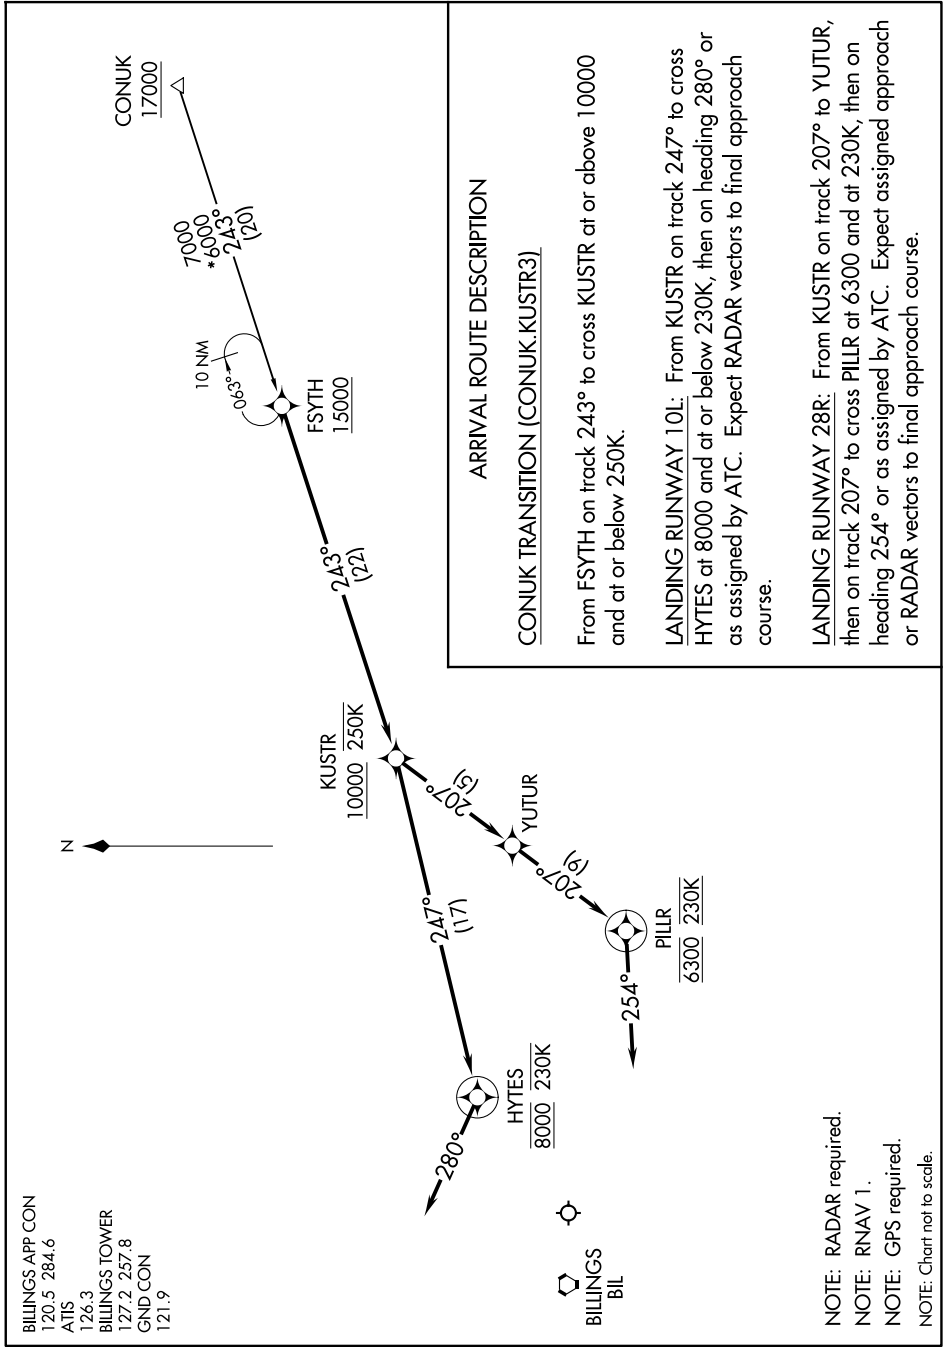

NW-1, 23 JAN 2025 to 20 FEB 2025

BILLINGS APP CON
 120.5 284.6
 ATIS
 126.3
 BILLINGS TOWER
 127.2 257.8
 GND CON
 121.9

BILLINGS
 BIL

NOTE: RADAR required.
 NOTE: RNAV 1.
 NOTE: GPS required.
 NOTE: Chart not to scale.

NW-1, 23 JAN 2025 to 20 FEB 2025