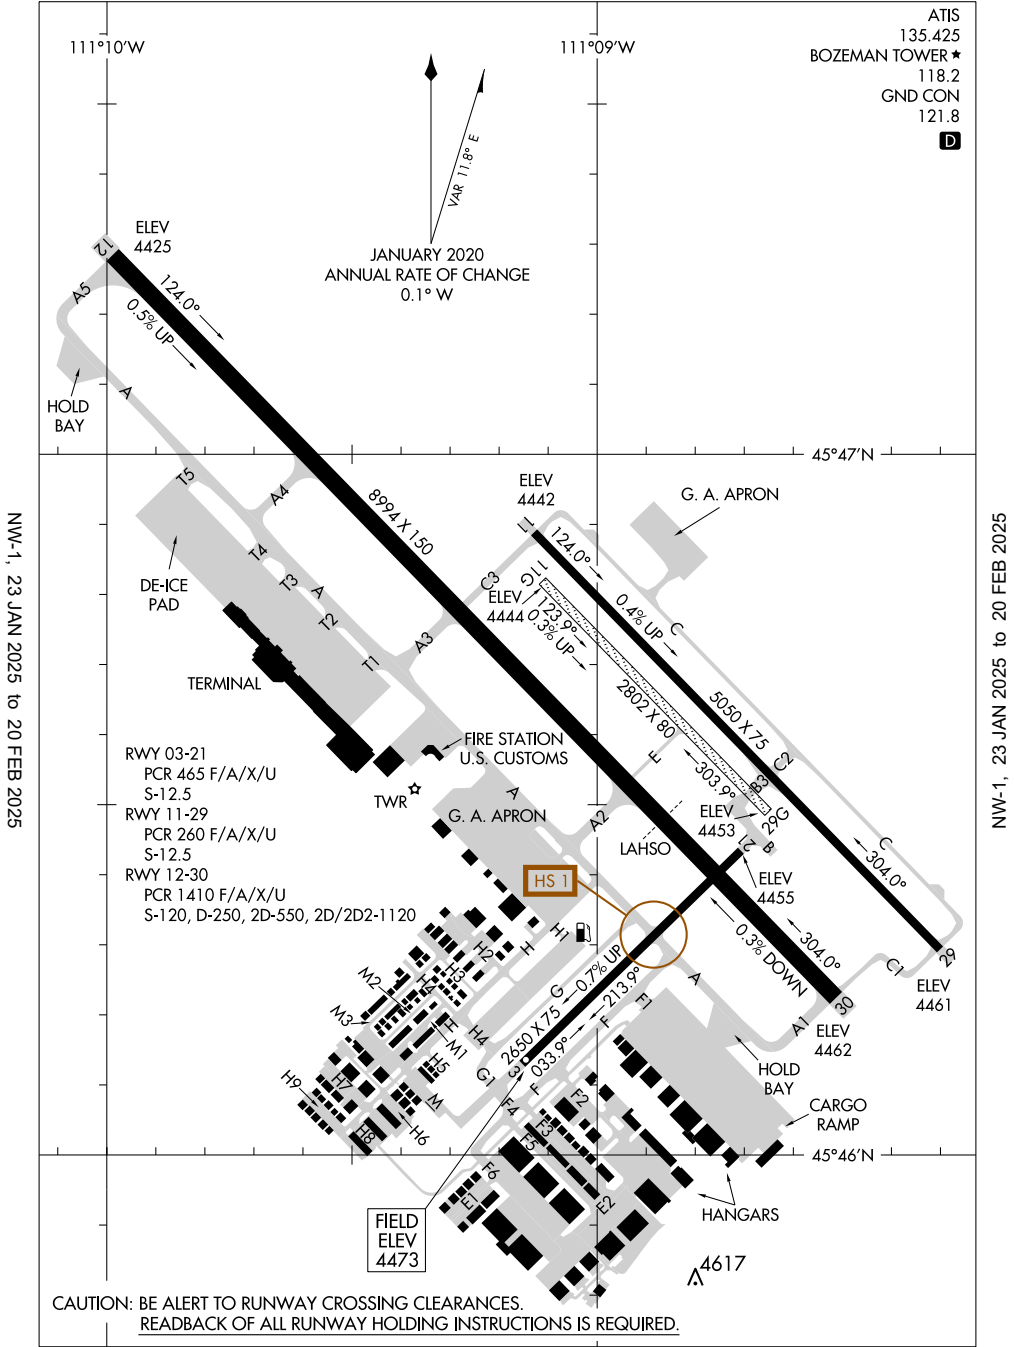

24361
AIRPORT DIAGRAM

BOZEMAN YELLOWSTONE INTL (BZN)
BOZEMAN, MONTANA

AL-59 (FAA)

ATIS 135.425
BOZEMAN TOWER ★ 118.2
GND CON 121.8
D

NW-1, 23 JAN 2025 to 20 FEB 2025

NW-1, 23 JAN 2025 to 20 FEB 2025

24361
AIRPORT DIAGRAM