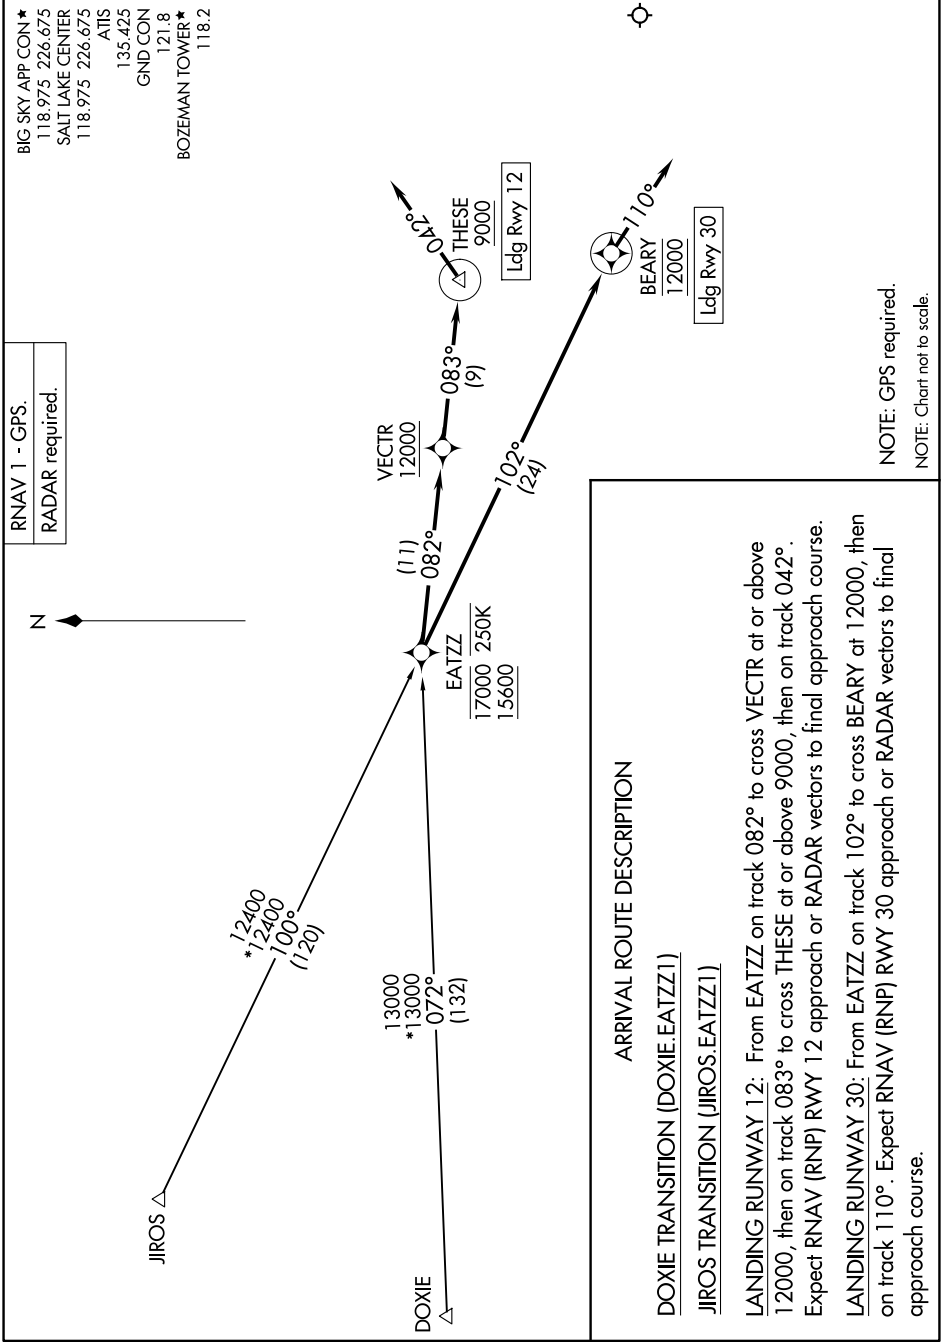

EATZZ ONE ARRIVAL (RNAV)

AL-59 (FAA)

BOZEMAN YELLOWSTONE INTL (BZN)
BOZEMAN, MONTANA

NW-1, 23 JAN 2025 to 20 FEB 2025

BIG SKY APP CON ★
118.975 226.675
SALT LAKE CENTER
118.975 226.675

ATIS
135.425
GND CON
121.8
BOZEMAN TOWER ★
118.2

RNAV 1 - GPS.
RADAR required.

NOTE: GPS required.
NOTE: Chart not to scale.

EATZZ ONE ARRIVAL (RNAV)

NW-1, 23 JAN 2025 to 20 FEB 2025