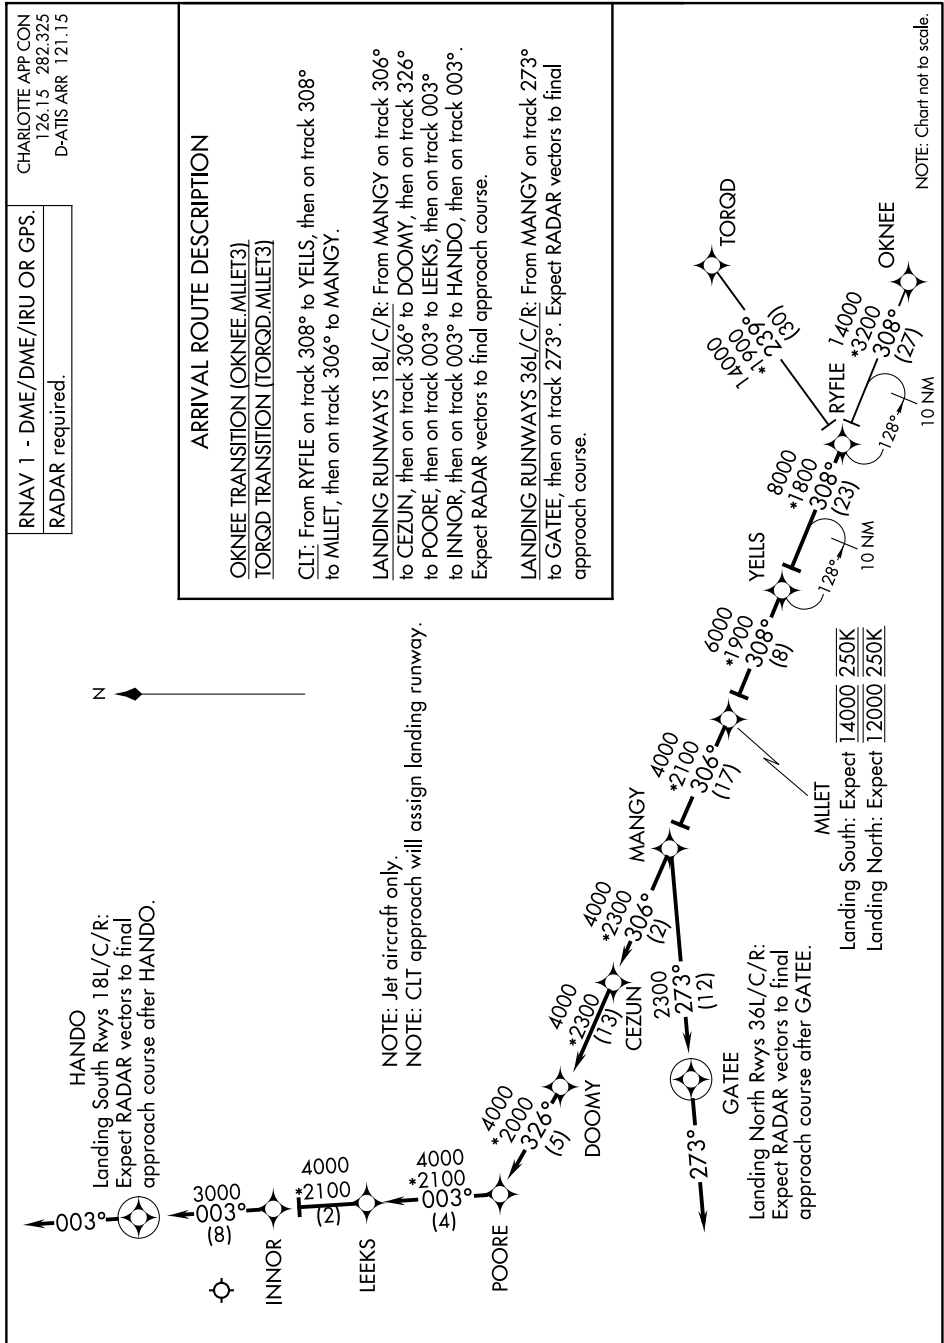

MLLET THREE ARRIVAL (RNAV)

SE-2, 23 JAN 2025 to 20 FEB 2025

SE-2, 23 JAN 2025 to 20 FEB 2025