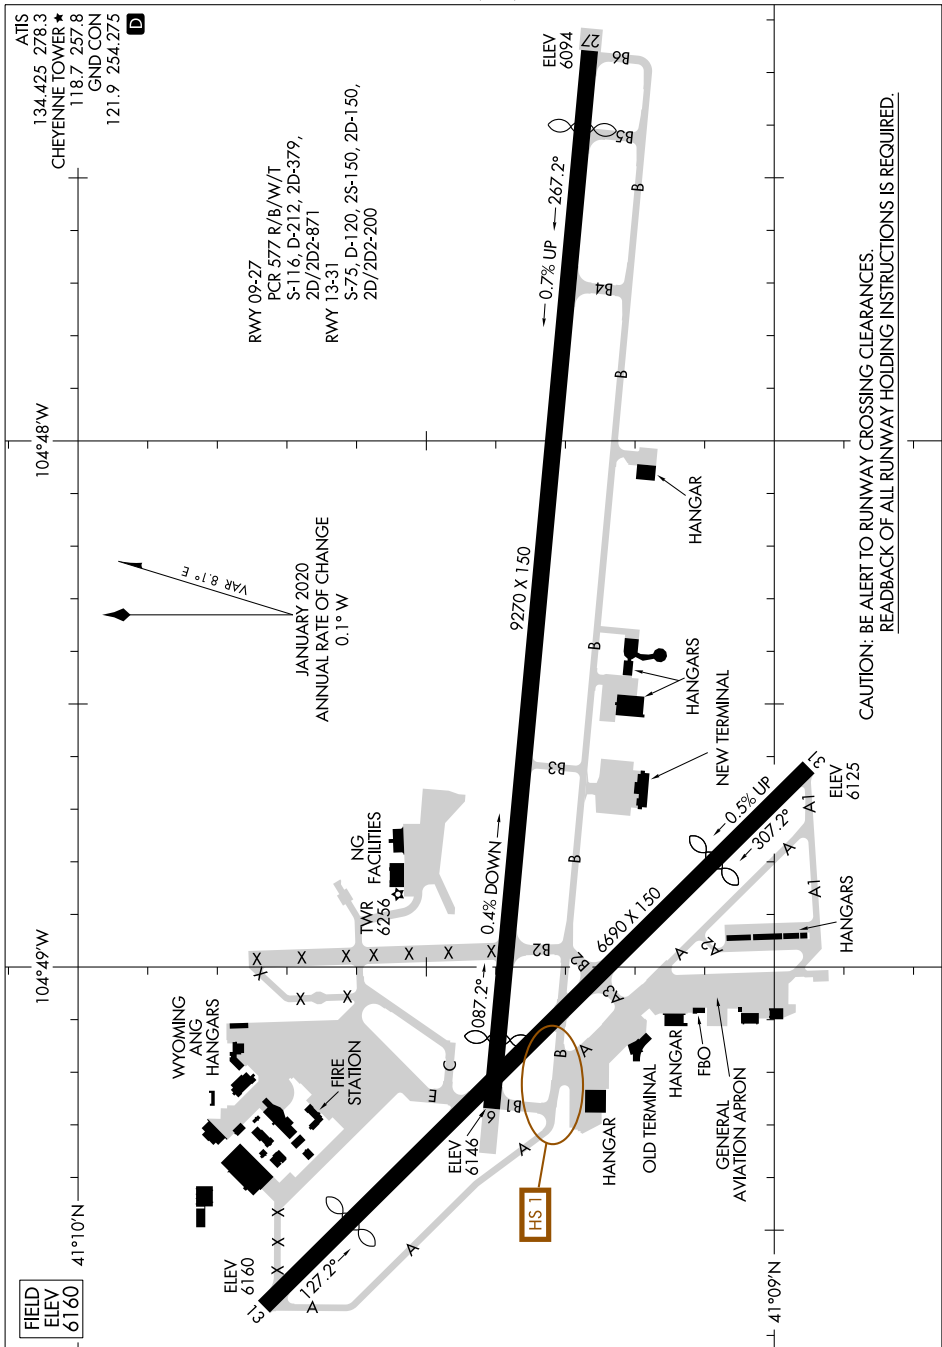

AIRPORT DIAGRAM

CHEYENNE RGNL/JERRY OLSON FLD (CYS)

AL-80 (FAA)

CHEYENNE, WYOMING

NW-1, 23 JAN 2025 to 20 FEB 2025

NW-1, 23 JAN 2025 to 20 FEB 2025

AIRPORT DIAGRAM

CHEYENNE, WYOMING