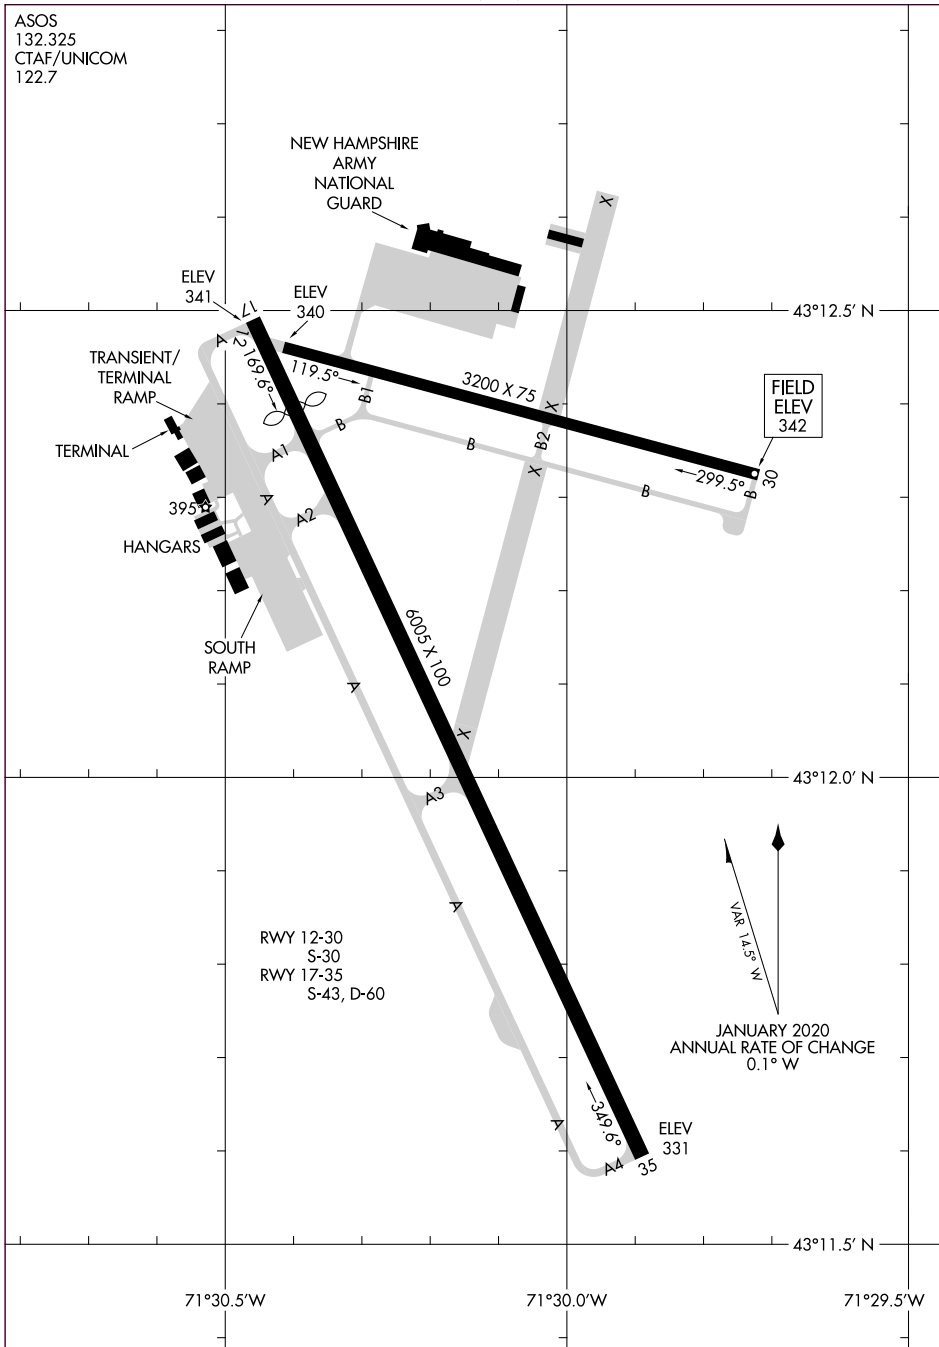

24193

AIRPORT DIAGRAM

AL-95 (FAA)

CONCORD MUNI (CON)
CONCORD, NEW HAMPSHIRE

ASOS
132.325
CTAF/UNICOM
122.7

NE-1, 23 JAN 2025 to 20 FEB 2025

NE-1, 23 JAN 2025 to 20 FEB 2025

AIRPORT DIAGRAM
24193

CONCORD, NEW HAMPSHIRE
CONCORD MUNI (CON)