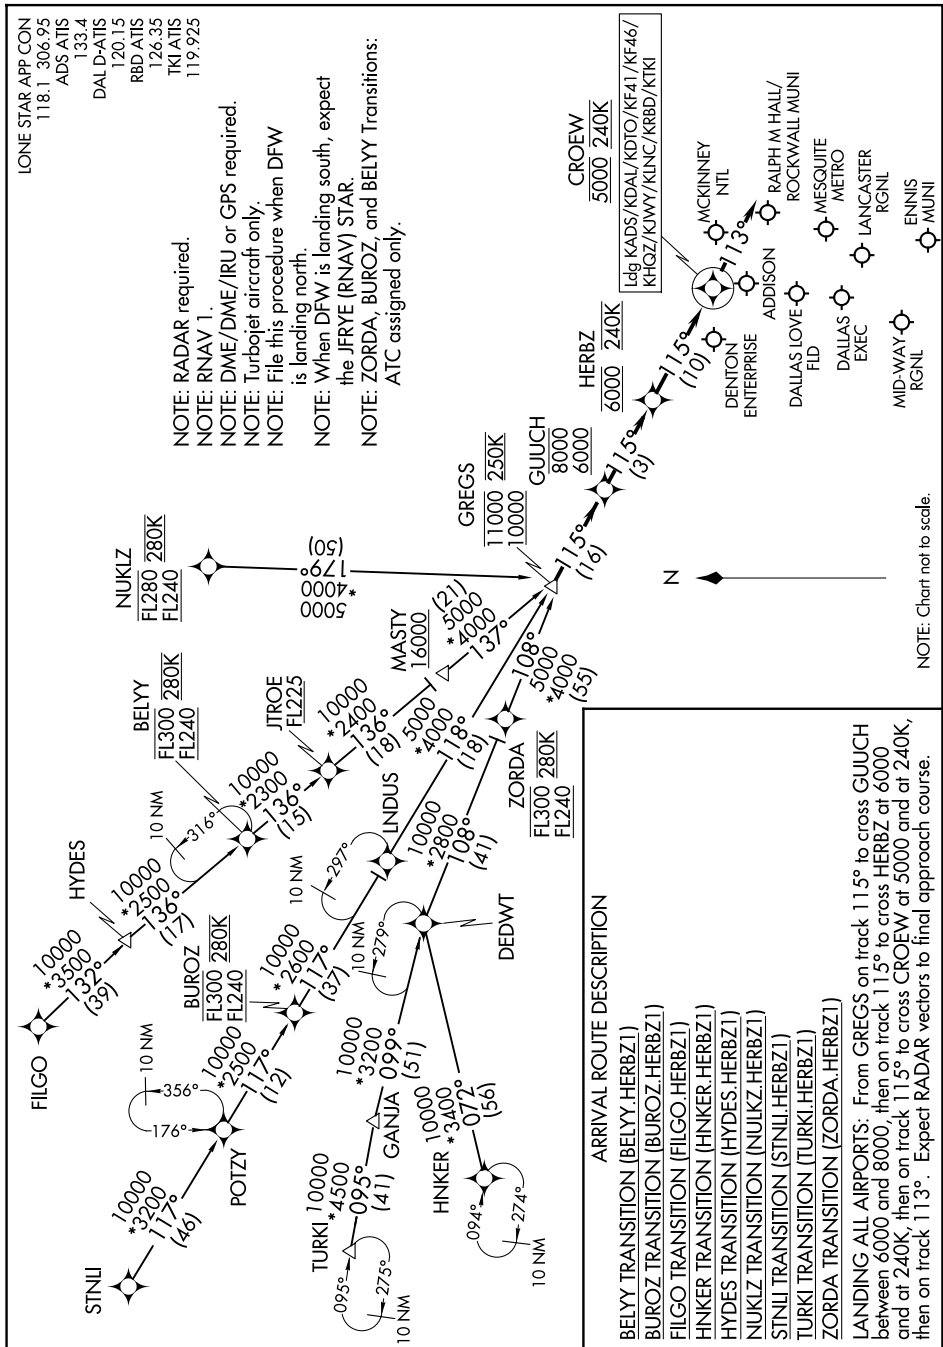

HERBZ ONE ARRIVAL (RNAV)

SC-2, 23 JAN 2025 to 20 FEB 2025

SC-2, 23 JAN 2025 to 20 FEB 2025

LONE STAR APP CON
118.1 306.95
ADS ATIS
133.4
DAL D-ATIS
120.15
RBD ATIS
126.35
TKI ATIS
119.925

NOTE: RADAR required.

NOTE: RNAV 1.

NOTE: DME/DME/IRU or GPS required.

NOTE: Turbojet aircraft only.

NOTE: File this procedure when DFW is landing north.

NOTE: When DFW is landing south, expect the JFRYE (RNAV) STAR.

NOTE: ZORDA, BUROZ, and BELYU Transitions: ATC assigned only.

Ldg KADS/KDAL/KDLO/KF41/KF46/
KHQZ/KIWW/KJNC/KRBD/KTKI

HERBZ ONE ARRIVAL (RNAV)