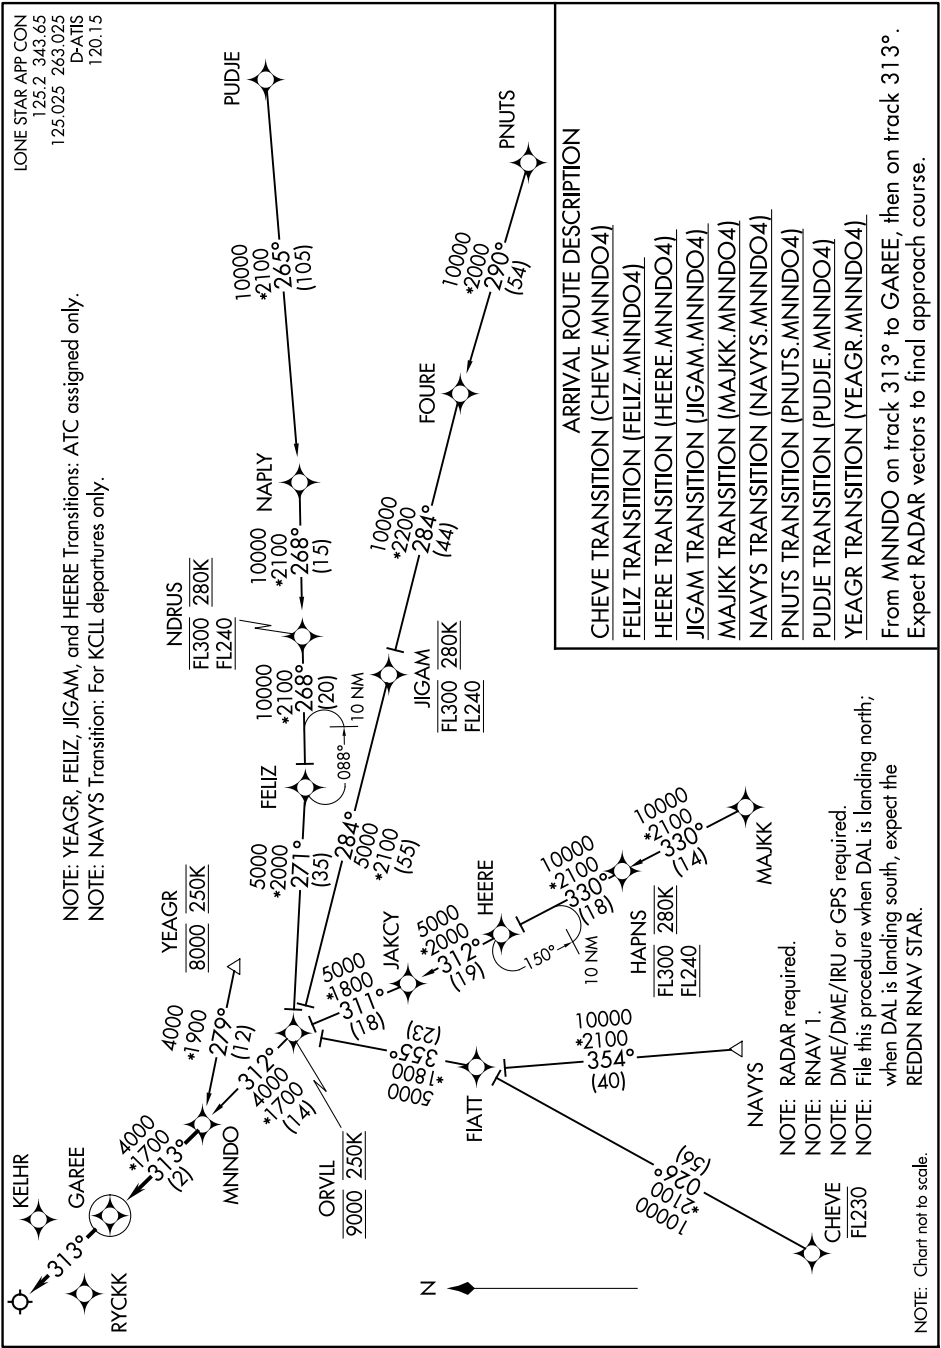

# MNND0 FOUR ARRIVAL (RNAV)

SC-2, 23 JAN 2025 to 20 FEB 2025

LONE STAR APP CON  
125.2 343.65  
125.025 263.025  
D-ATIS  
120.15

NOTE: YEAGR, FELIZ, JIGAM, and HEERE Transitions: ATC assigned only.  
NOTE: NAVYS Transition: For KCLL departures only.

**ARRIVAL ROUTE DESCRIPTION**

CHEVE TRANSITION (CHEVE.MNND04)
FELIZ TRANSITION (FELIZ.MNND04)
HEERE TRANSITION (HEERE.MNND04)
JIGAM TRANSITION (JIGAM.MNND04)
MAJJK TRANSITION (MAJJK.MNND04)
NAVYS TRANSITION (NAVYS.MNND04)
PNUTS TRANSITION (PNUTS.MNND04)
PUDJE TRANSITION (PUDJE.MNND04)
YEAGR TRANSITION (YEAGR.MNND04)

From MNND0 on track 313° to GAREE, then on track 313°.  
Expect RADAR vectors to final approach course.

NOTE: RADAR required.  
NOTE: RNAV 1.  
NOTE: DME/DME/IRU or GPS required.  
NOTE: File this procedure when DAL is landing north;  
when DAL is landing south, expect the  
REDDN RNAV STAR.

# MNND0 FOUR ARRIVAL (RNAV)

SC-2, 23 JAN 2025 to 20 FEB 2025

NOTE: Chart not to scale.