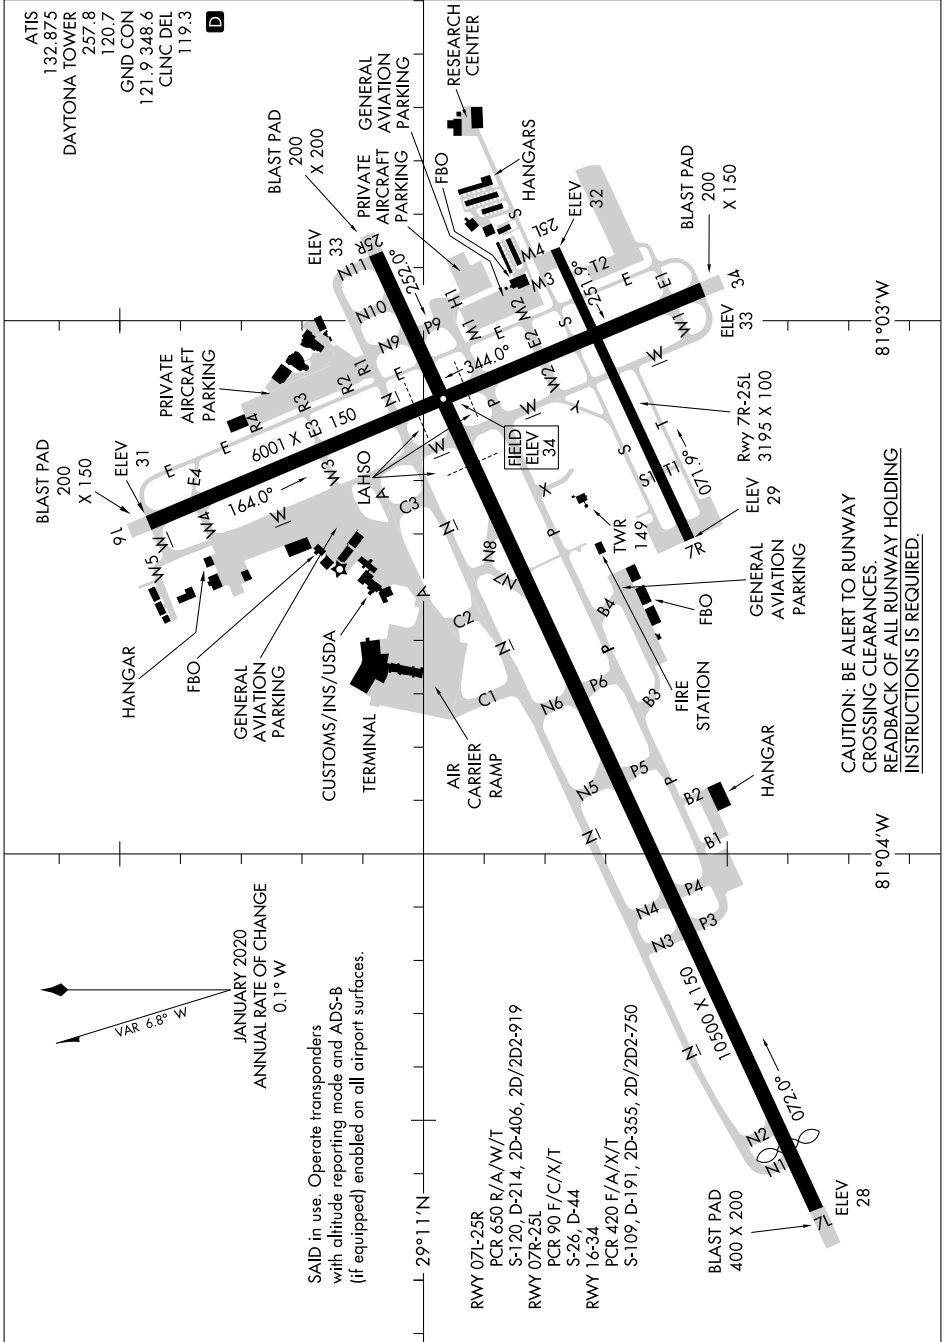

AIRPORT DIAGRAM

DAYTONA BEACH INTL (DAB)
DAYTONA BEACH, FLORIDA

AL-110 (FAA)

SE-3, 23 JAN 2025 to 20 FEB 2025

CAUTION: BE ALERT TO RUNWAY CROSSING CLEARANCES. READBACK OF ALL RUNWAY HOLDING INSTRUCTIONS IS REQUIRED.

SE-3, 23 JAN 2025 to 20 FEB 2025

AIRPORT DIAGRAM

DAYTONA BEACH, FLORIDA
DAYTONA BEACH INTL (DAB)