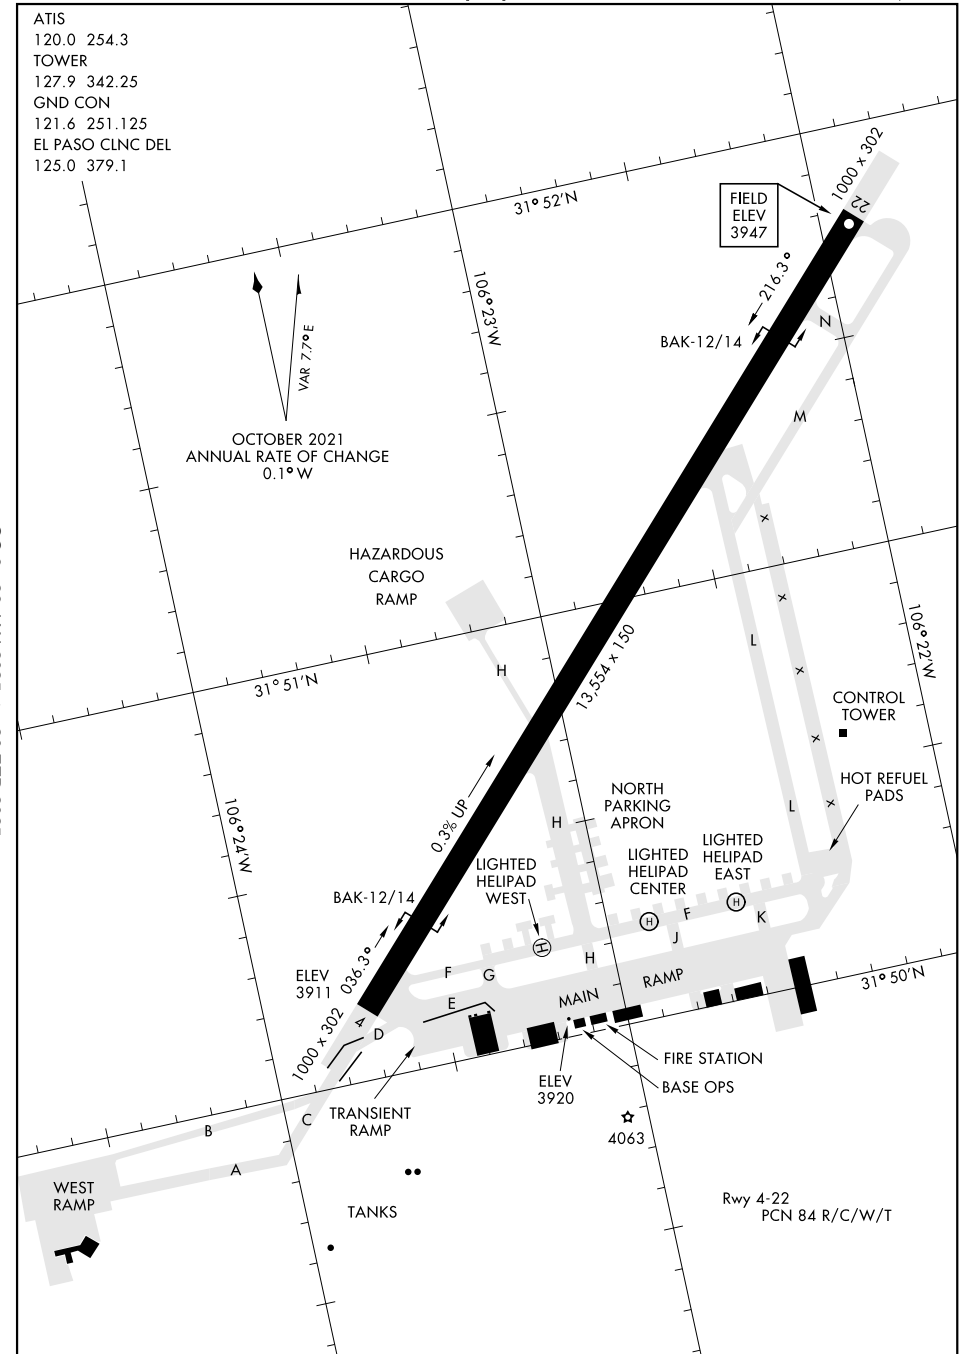

# AIRPORT DIAGRAM

[USA]

BIGGS AAF (KBIF)

FORT BLISS, TEXAS

ATIS  
 120.0 254.3  
 TOWER  
 127.9 342.25  
 GND CON  
 121.6 251.125  
 EL PASO CLNC DEL  
 125.0 379.1

OCTOBER 2021  
 ANNUAL RATE OF CHANGE  
 0.1°W

FIELD  
 ELEV  
 3947

SC-3, 23 JAN 2025 to 20 FEB 2025

SC-3, 23 JAN 2025 to 20 FEB 2025