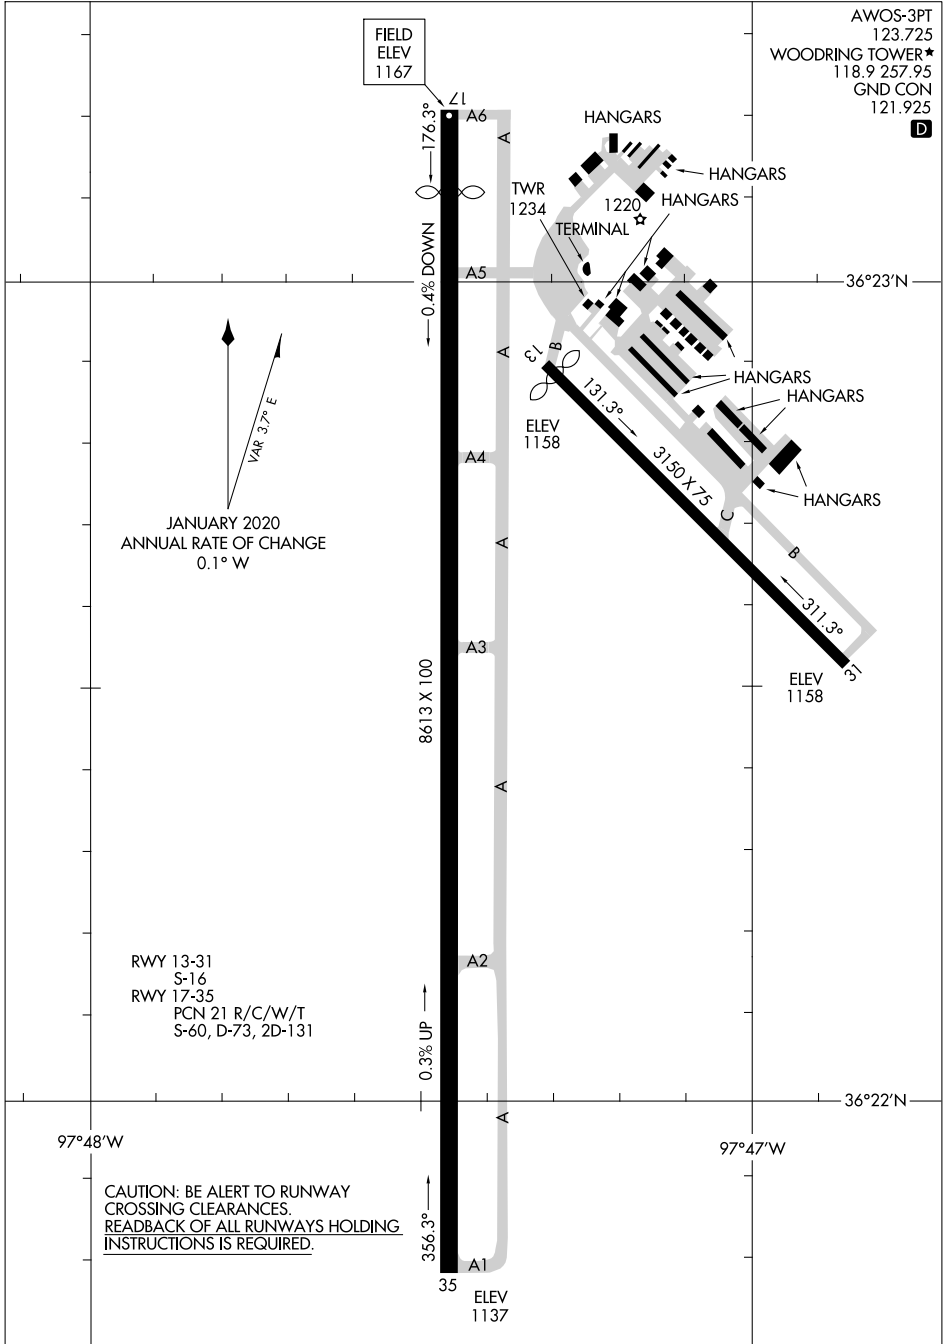

AIRPORT DIAGRAM

AL-136 (FAA)

ENID WOODRING RGNL (WDG)

ENID, OKLAHOMA

AWOS-3PT
123.725
WOODRING TOWER★
118.9 257.95
GND CON
121.925

SC-1, 23 JAN 2025 to 20 FEB 2025

SC-1, 23 JAN 2025 to 20 FEB 2025

AIRPORT DIAGRAM

ENID WOODRING RGNL (WDG)

ENID, OKLAHOMA