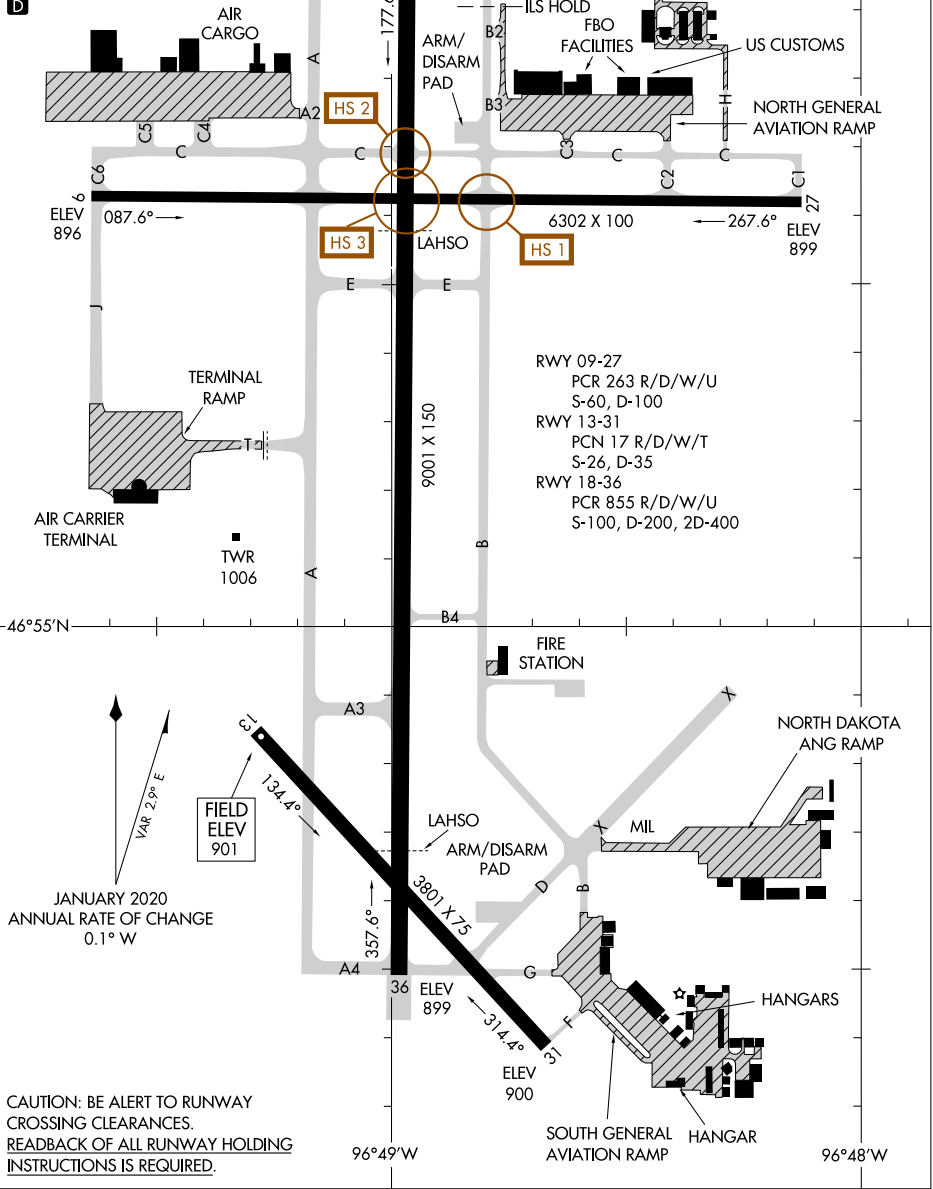

AIRPORT DIAGRAM

HECTOR INTL (FAR)
FARGO, NORTH DAKOTA

AL-144 (FAA)

ATIS
124.5 379.2
FARGO TOWER
133.8 290.4
GND CON
121.9 348.6
CLNC DEL
121.9 348.6

NC-1, 23 JAN 2025 to 20 FEB 2025

NC-1, 23 JAN 2025 to 20 FEB 2025

CAUTION: BE ALERT TO RUNWAY CROSSING CLEARANCES.
READBACK OF ALL RUNWAY HOLDING INSTRUCTIONS IS REQUIRED.