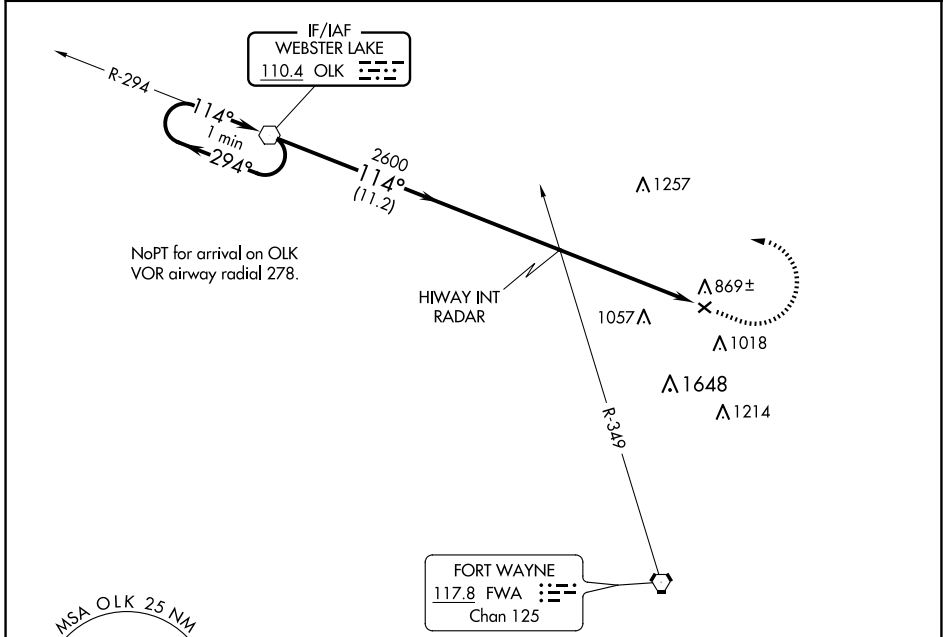

VOR OLK 110.4	APP CRS 114°	Rwy ldg 2623 TDZE 836 Apt Elev 836
-------------------------	------------------------	---

VOR RWY 13

SMITH FLD (SMD)

⚠ NA Rwy 13 helicopter visibility reduction below 1 SM NA. Procedure NA at night. When local altimeter setting not received, use Fort Wayne Intl altimeter setting and increase all MDA 40 feet and S-13 Cat C visibility 1/8 SM.

⚠ -22°C

MISSED APPROACH: Climb to 1900 then climbing left turn to 2700 direct OLK VOR and hold.

AWOS-3 124.55	FORT WAYNE APP CON 127.2 284.6	UNICOM 122.8 (CTAF) 0
-------------------------	--	---------------------------------

EC-2, 23 JAN 2025 to 20 FEB 2025

EC-2, 23 JAN 2025 to 20 FEB 2025