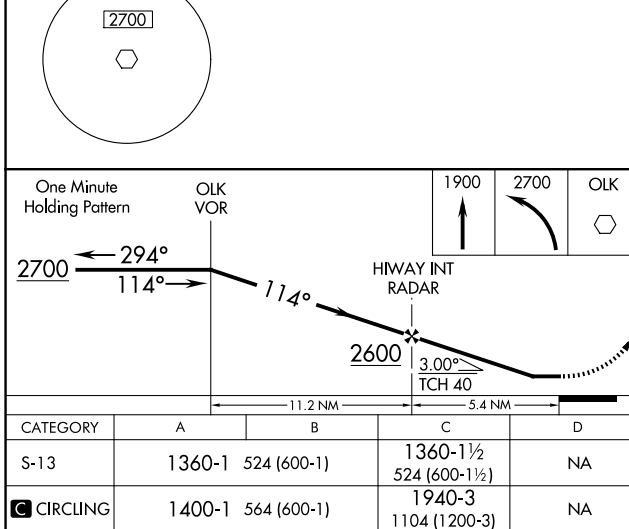

VOR OLK 110.4	APP CRS 114°	Rwy ldg 2623 TDZE 836 Apt Elev 836
-------------------------	------------------------	---

VOR RWY 13

SMITH FLD (SMD)

⚠ NA Rwy 13 helicopter visibility reduction below 1 SM NA. Procedure NA at night. When local altimeter setting not received, use Fort Wayne Intl altimeter setting and increase all MDA 40 feet and S-13 Cat C visibility 1/8 SM.

⚠ -22°C

MISSED APPROACH: Climb to 1900 then climbing left turn to 2700 direct OLK VOR and hold.

AWOS-3 124.55	FORT WAYNE APP CON 127.2 284.6	UNICOM 122.8 (CTAF) 0
-------------------------	--	---------------------------------