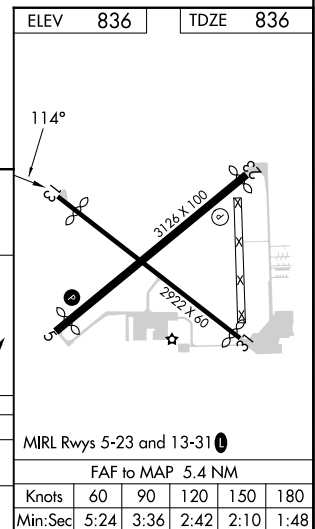

VOR OLK 110.4	APP CRS 114°	Rwy ldg 2623 TDZE 836 Apt Elev 836
-------------------------	------------------------	---

VOR RWY 13

SMITH FLD (SMD)

⚠ NA Rwy 13 helicopter visibility reduction below 1 SM NA. Procedure NA at night. When local altimeter setting not received, use Fort Wayne Intl altimeter setting and increase all MDA 40 feet and S-13 Cat C visibility 1/8 SM.

⚠ -22°C

MISSED APPROACH: Climb to 1900 then climbing left turn to 2700 direct OLK VOR and hold.

AWOS-3 124.55	FORT WAYNE APP CON 127.2 284.6	UNICOM 122.8 (CTAF) 0
-------------------------	--	---------------------------------