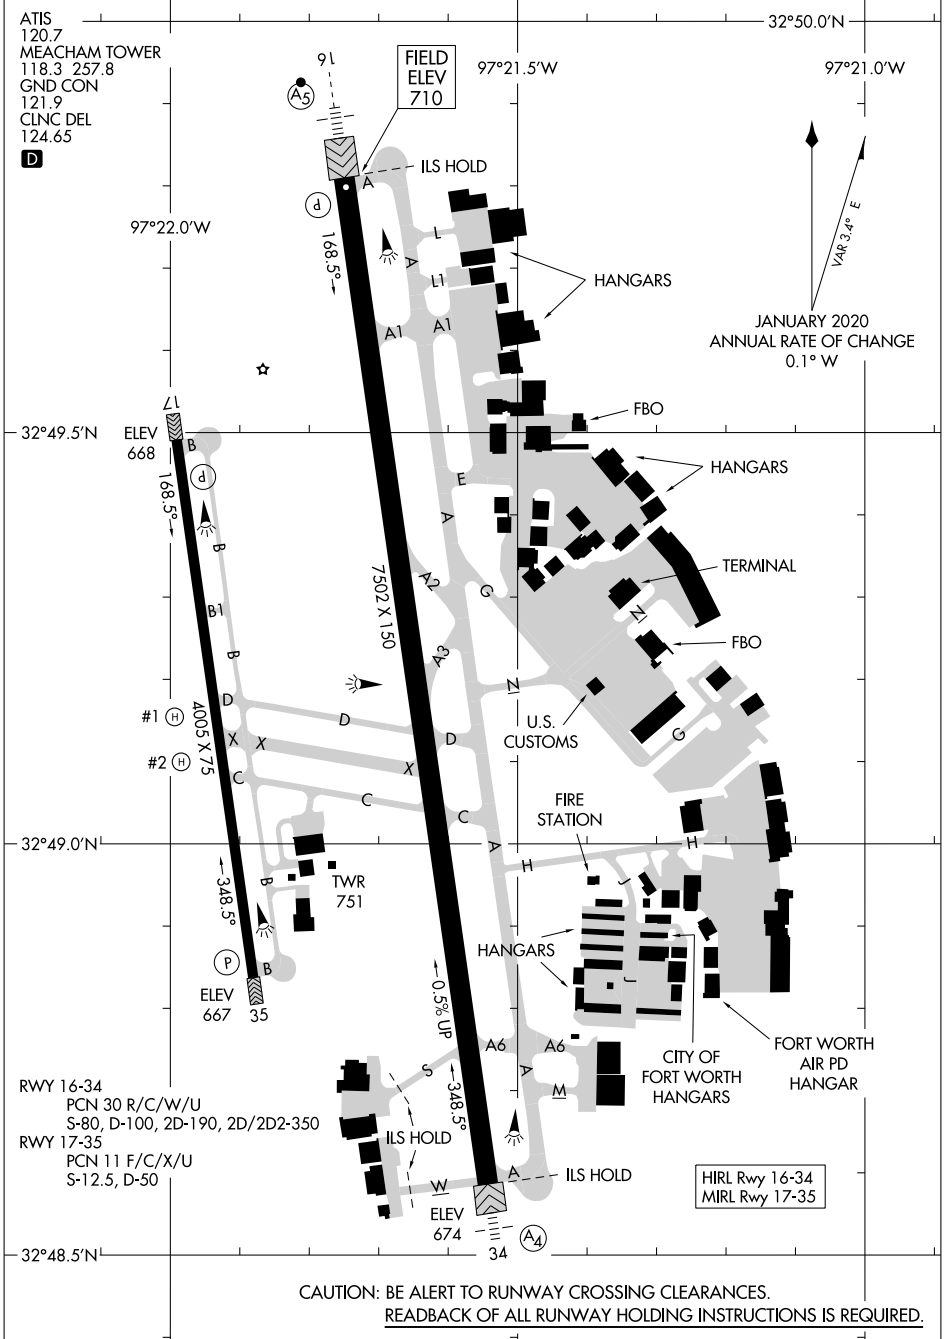

24361 **AIRPORT DIAGRAM** FORT WORTH MEACHAM INTL (F'TW) FORT WORTH, TEXAS

AL-159 (FAA)

SC-2, 23 JAN 2025 to 20 FEB 2025

SC-2, 23 JAN 2025 to 20 FEB 2025

AIRPORT DIAGRAM FORT WORTH, TEXAS FORT WORTH MEACHAM INTL (F'TW)

24361