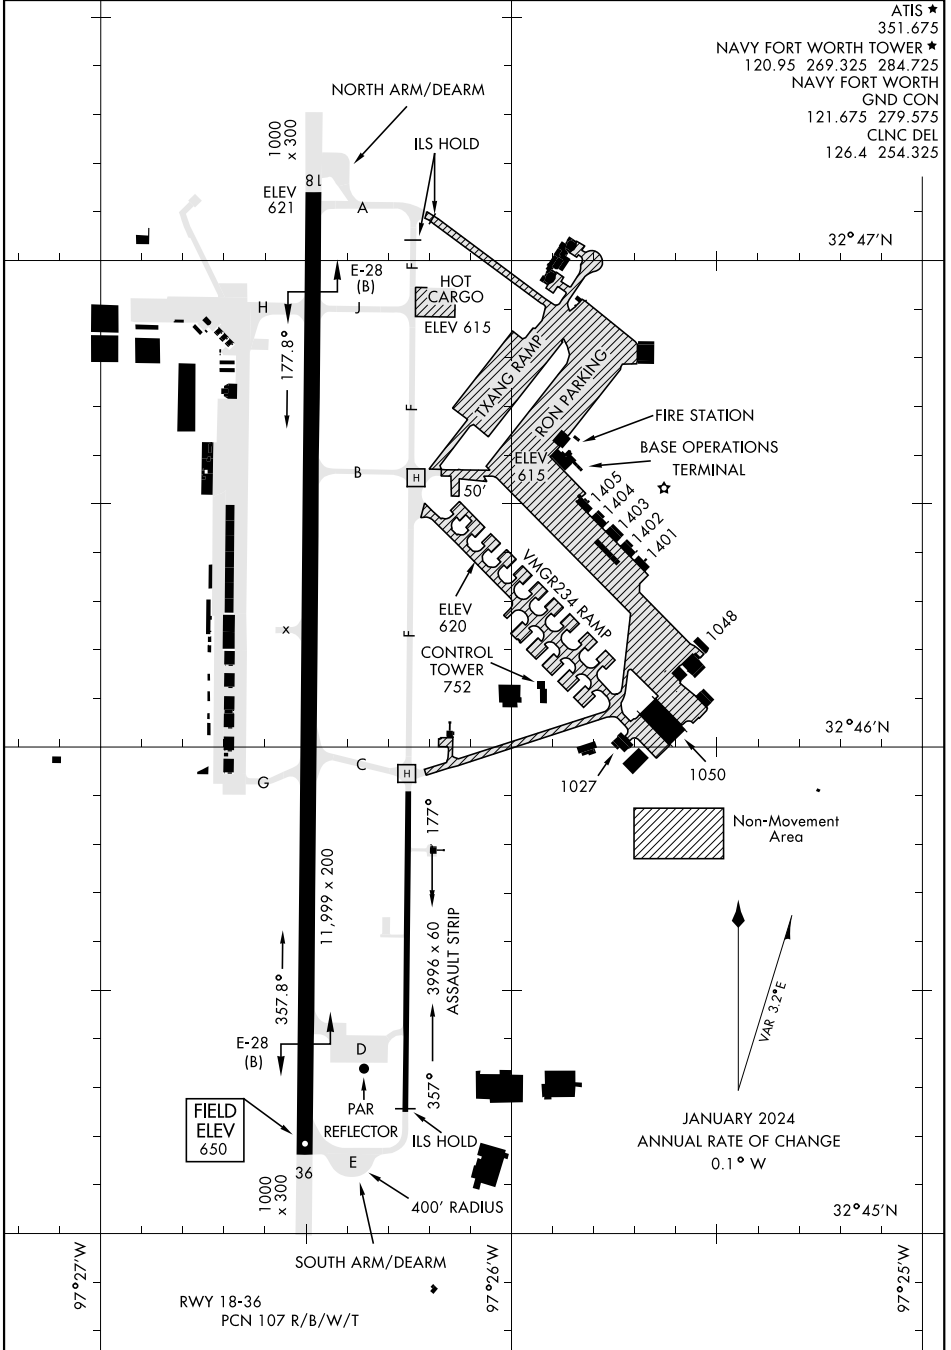

AIRPORT DIAGRAM

[USN]

FORT WORTH NAS JRB (CARSWELL FLD) (KNFW)

FORT WORTH, TEXAS

- ATIS ★ 351.675
- NAVY FORT WORTH TOWER ★ 120.95 269.325 284.725
- NAVY FORT WORTH GND CON 121.675 279.575
- CLNC DEL 126.4 254.325

SC-2, 23 JAN 2025 to 20 FEB 2025

SC-2, 23 JAN 2025 to 20 FEB 2025

AIRPORT DIAGRAM

FORT WORTH, TEXAS

FORT WORTH NAS JRB (CARSWELL FLD) (KNFW)